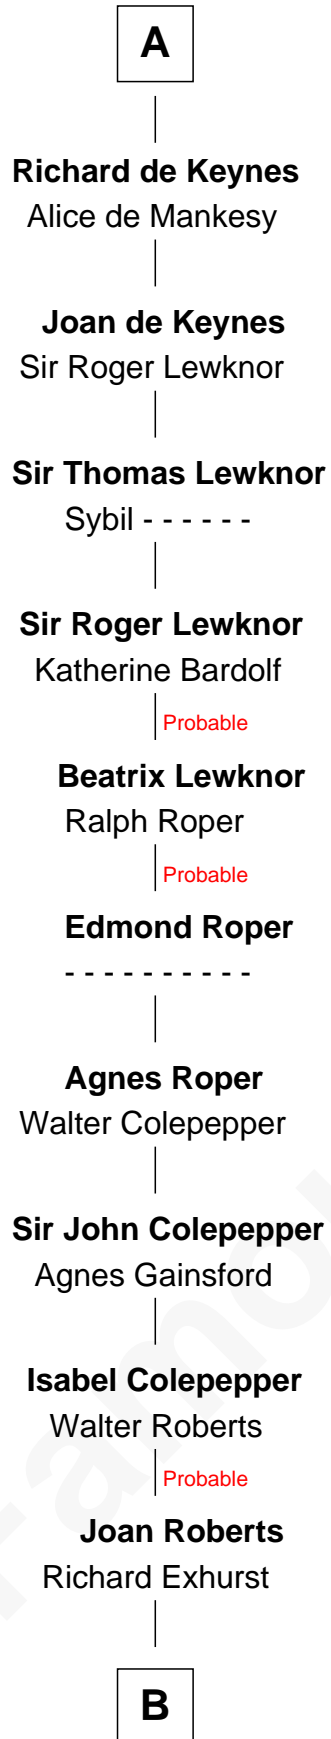

FamousKin.com

Relationship Chart of

William Stoughton

Chief Judge and Prosecutor, Salem Witch Trials 1692

6th cousin 15 times removed of

King Edward I
King of England

B

—
Mary Exhurst
Edward Stoughton

—
Francis Stoughton
Agnes - - - - -

—
Rev. Thomas Stoughton
Katherine - - - - -

—
Israel Stoughton
Elizabeth Knight

—
William Stoughton
[Salem Witch Trials 1692](#)

FamousKin.com