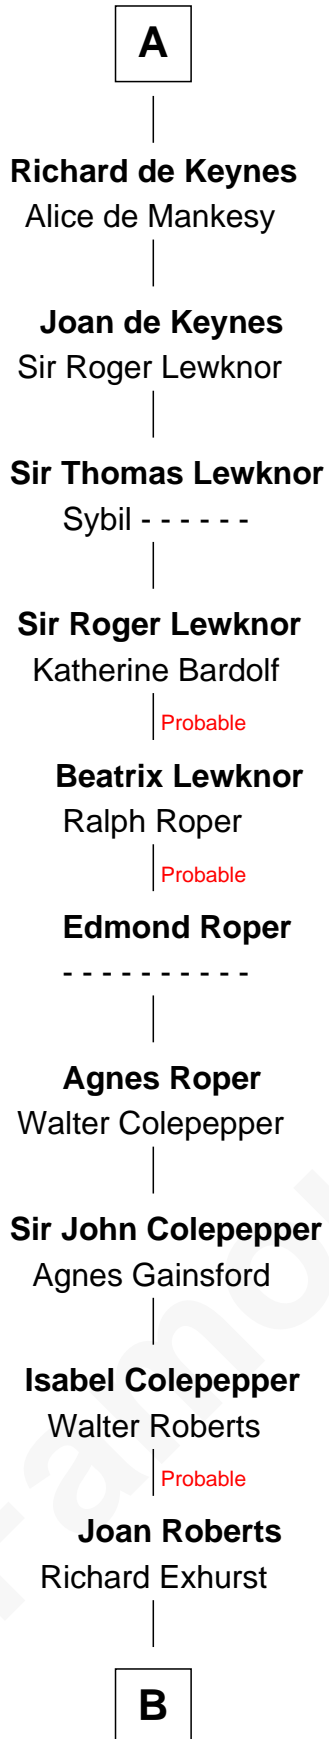

FamousKin.com

Relationship Chart of

William Stoughton

Chief Judge and Prosecutor, Salem Witch Trials 1692

5th cousin 16 times removed of

King Henry III
King of England

B

—
Mary Exhurst
Edward Stoughton

—
Francis Stoughton
Agnes - - - - -

—
Rev. Thomas Stoughton
Katherine - - - - -

—
Israel Stoughton
Elizabeth Knight

—
William Stoughton
[Salem Witch Trials 1692](#)

FamousKin.com