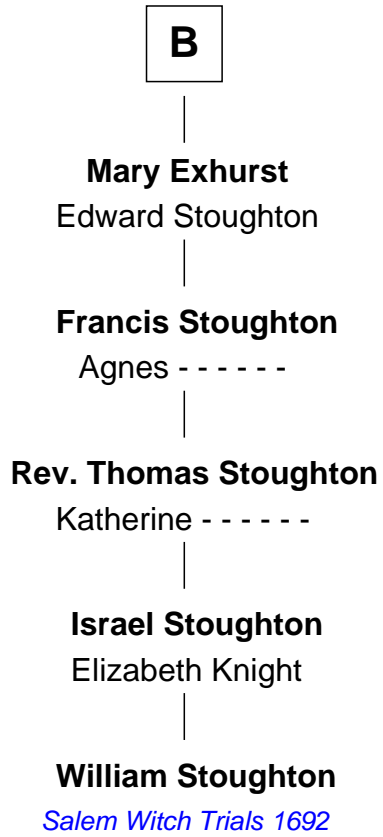

FamousKin.com

Relationship Chart of

William Stoughton

Chief Judge and Prosecutor, Salem Witch Trials 1692

19th great-grandnephew of

William the Conqueror
King of England

FamousKin.com