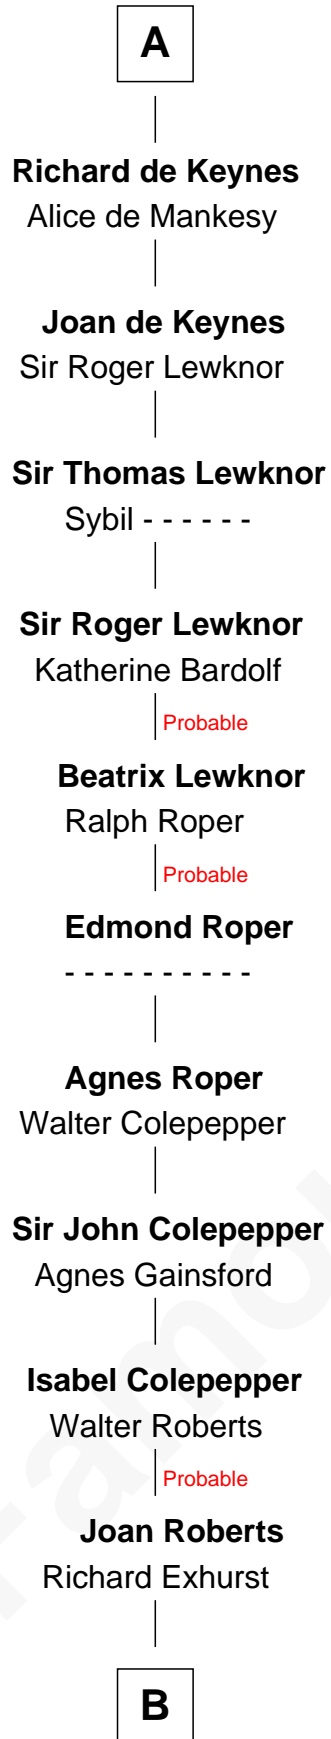

FamousKin.com

Relationship Chart of

William Stoughton

Chief Judge and Prosecutor, Salem Witch Trials 1692

19th great-grandnephew of

William the Conqueror
King of England

FamousKin.com