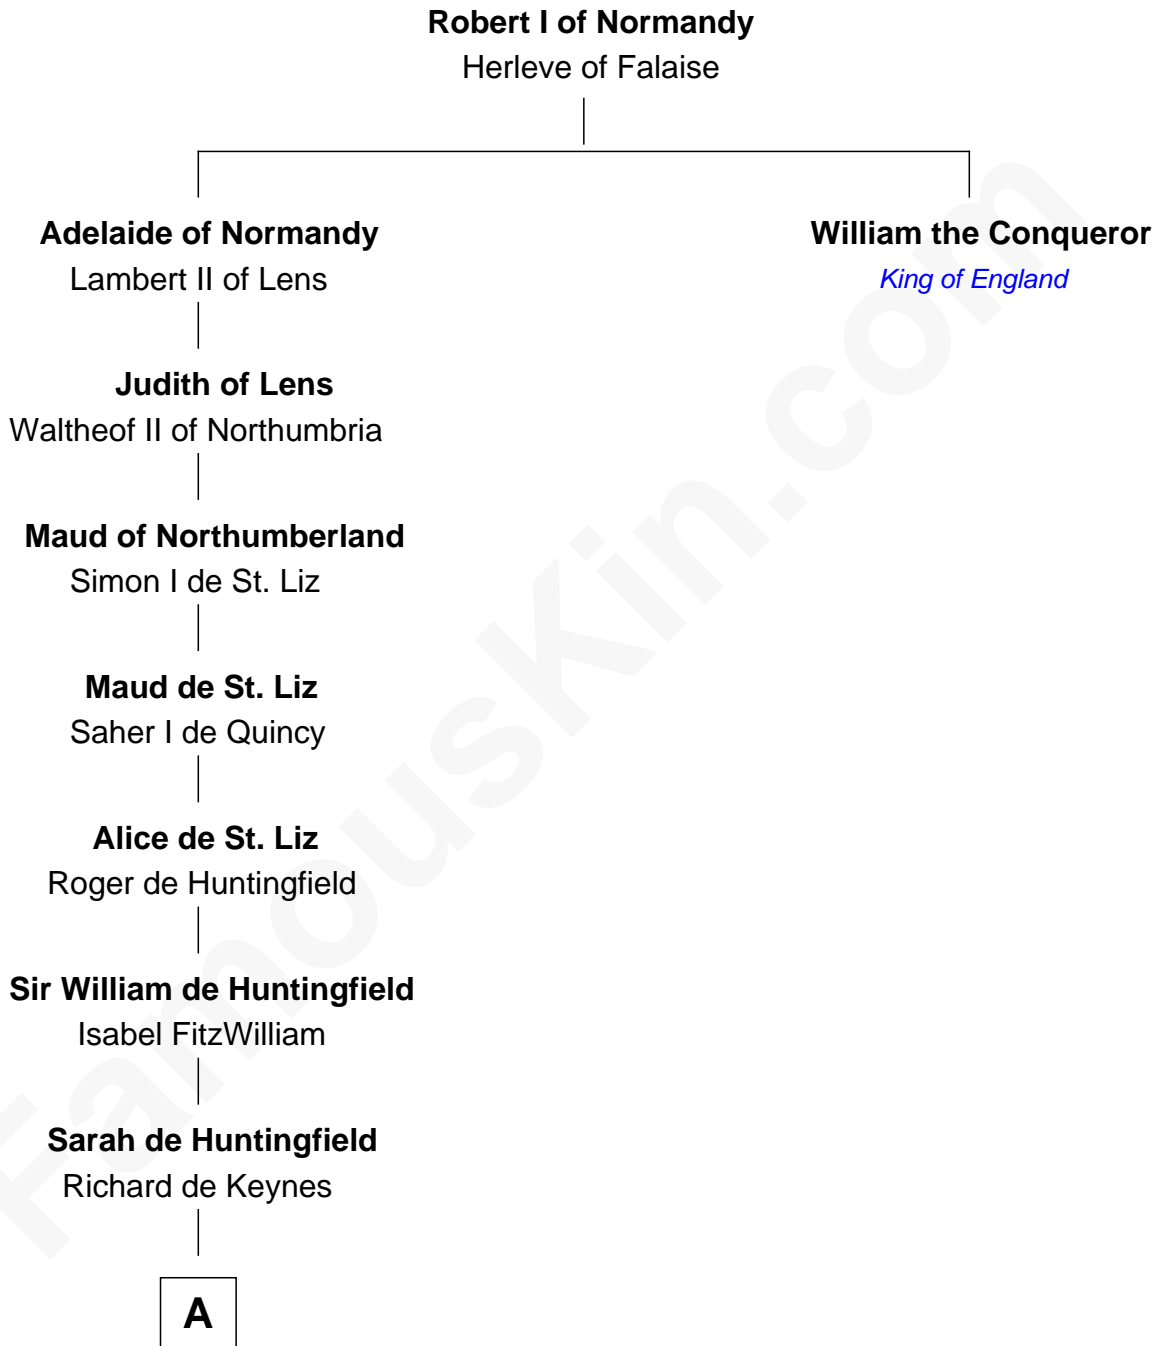

FamousKin.com

Relationship Chart of

William Stoughton

Chief Judge and Prosecutor, Salem Witch Trials 1692

19th great-grandnephew of

William the Conqueror
King of England

FamousKin.com