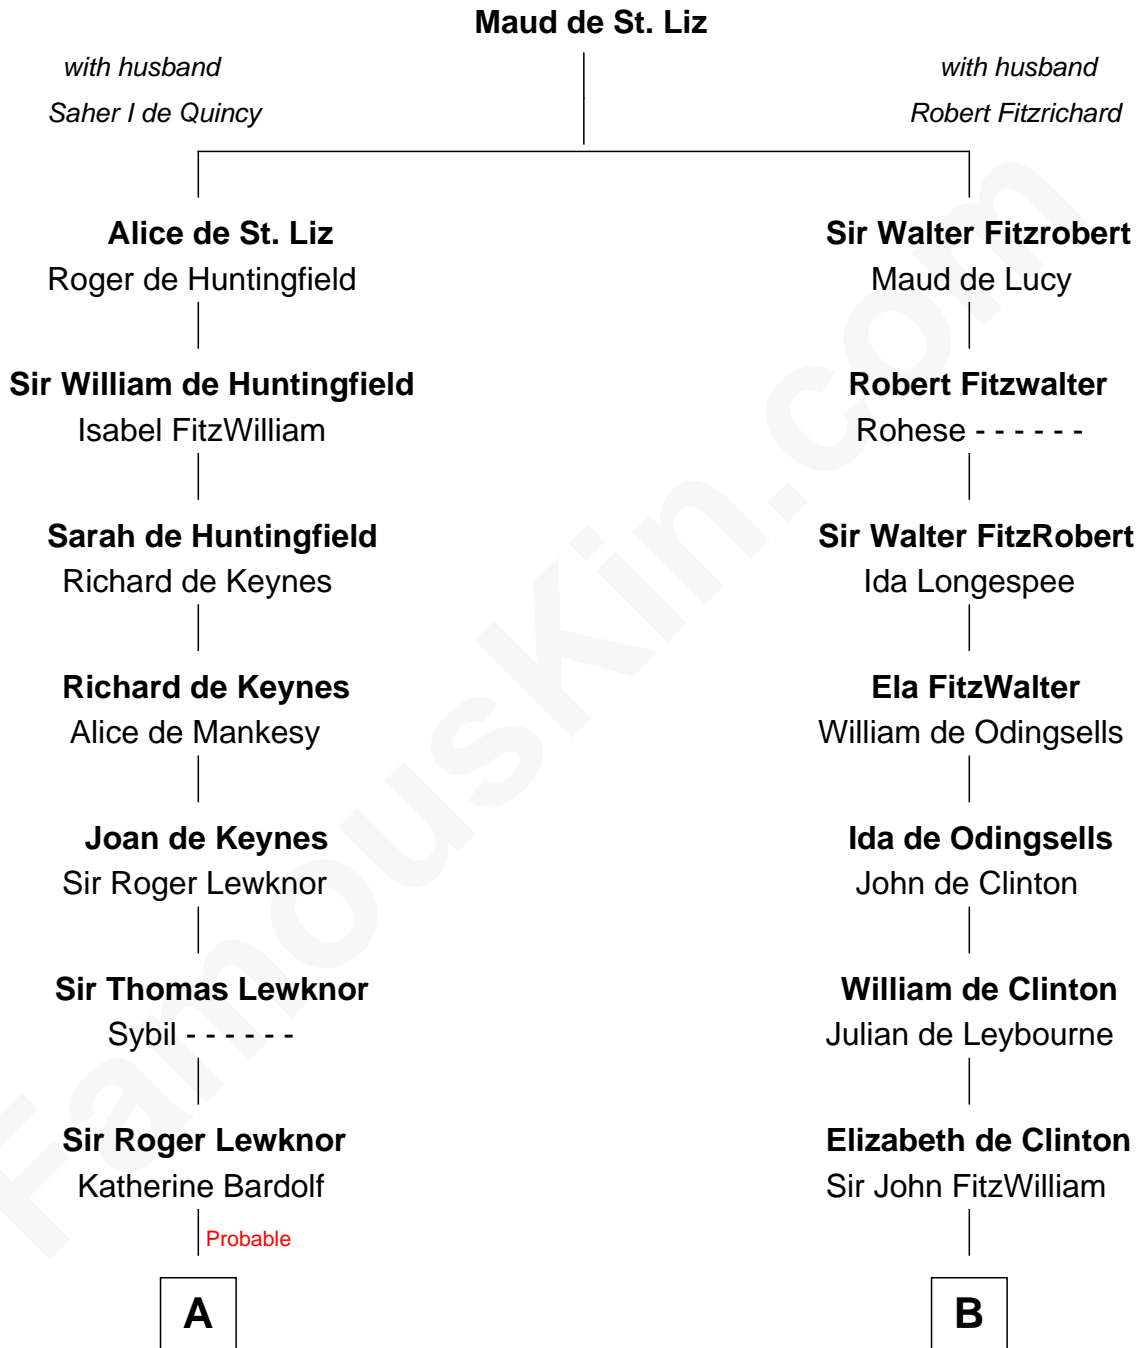

FamousKin.com

Relationship Chart of

William Stoughton

Chief Judge and Prosecutor, Salem Witch Trials 1692

17th cousin 3 times removed of

John Quincy Adams
6th U.S. President

C

Col John Quincy

Elizabeth Norton

Elizabeth Quincy

Rev. William Smith

Abigail Quincy Smith

John Adams

John Quincy Adams

6th U.S. President