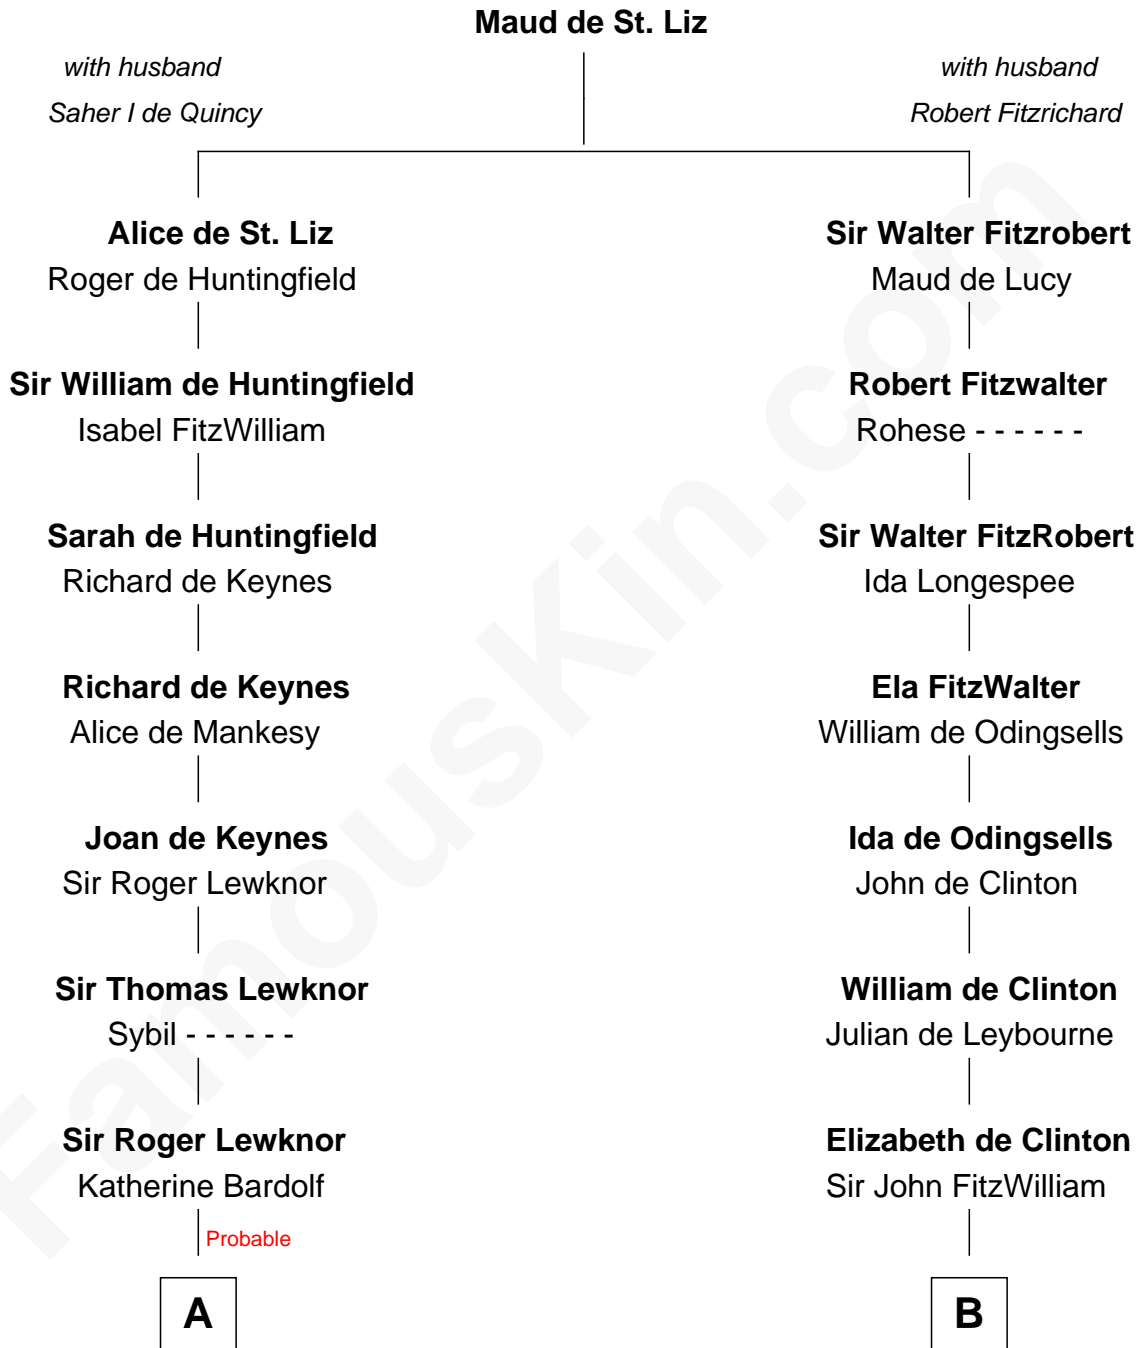

FamousKin.com

Relationship Chart of

William Stoughton

Chief Judge and Prosecutor, Salem Witch Trials 1692

17th cousin 2 times removed of

Abigail (Smith) Adams

First Lady of President John Adams

C

Col John Quincy
Elizabeth Norton

Elizabeth Quincy
Rev. William Smith

Abigail (Smith) Adams
First Lady of John Adams

FamousKin.com