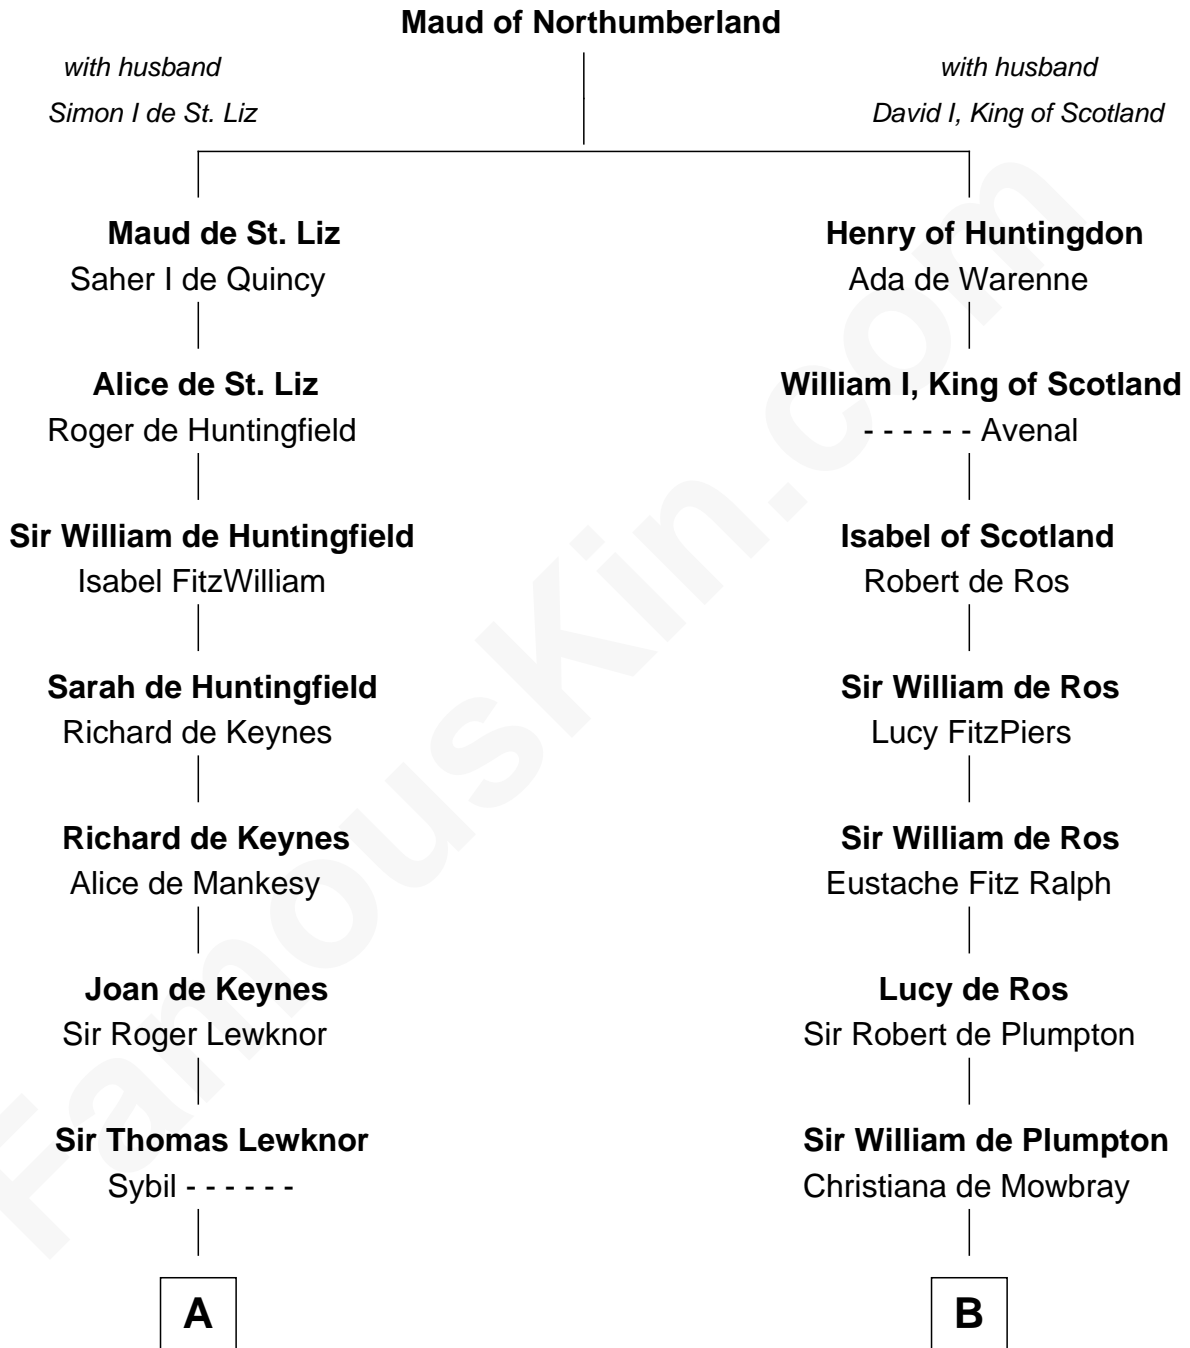

## Relationship Chart of

### William Stoughton

Chief Judge and Prosecutor, Salem Witch Trials 1692

18th cousin 2 times removed of

### John Hancock

Signer of the Declaration of Independence

**C**

**Israel Stoughton**  
Elizabeth Knight

**William Stoughton**  
*Salem Witch Trials 1692*

**D**

**Mary Bulkeley**  
Rev. Thomas Clarke

**Elizabeth Clarke**  
John Hancock