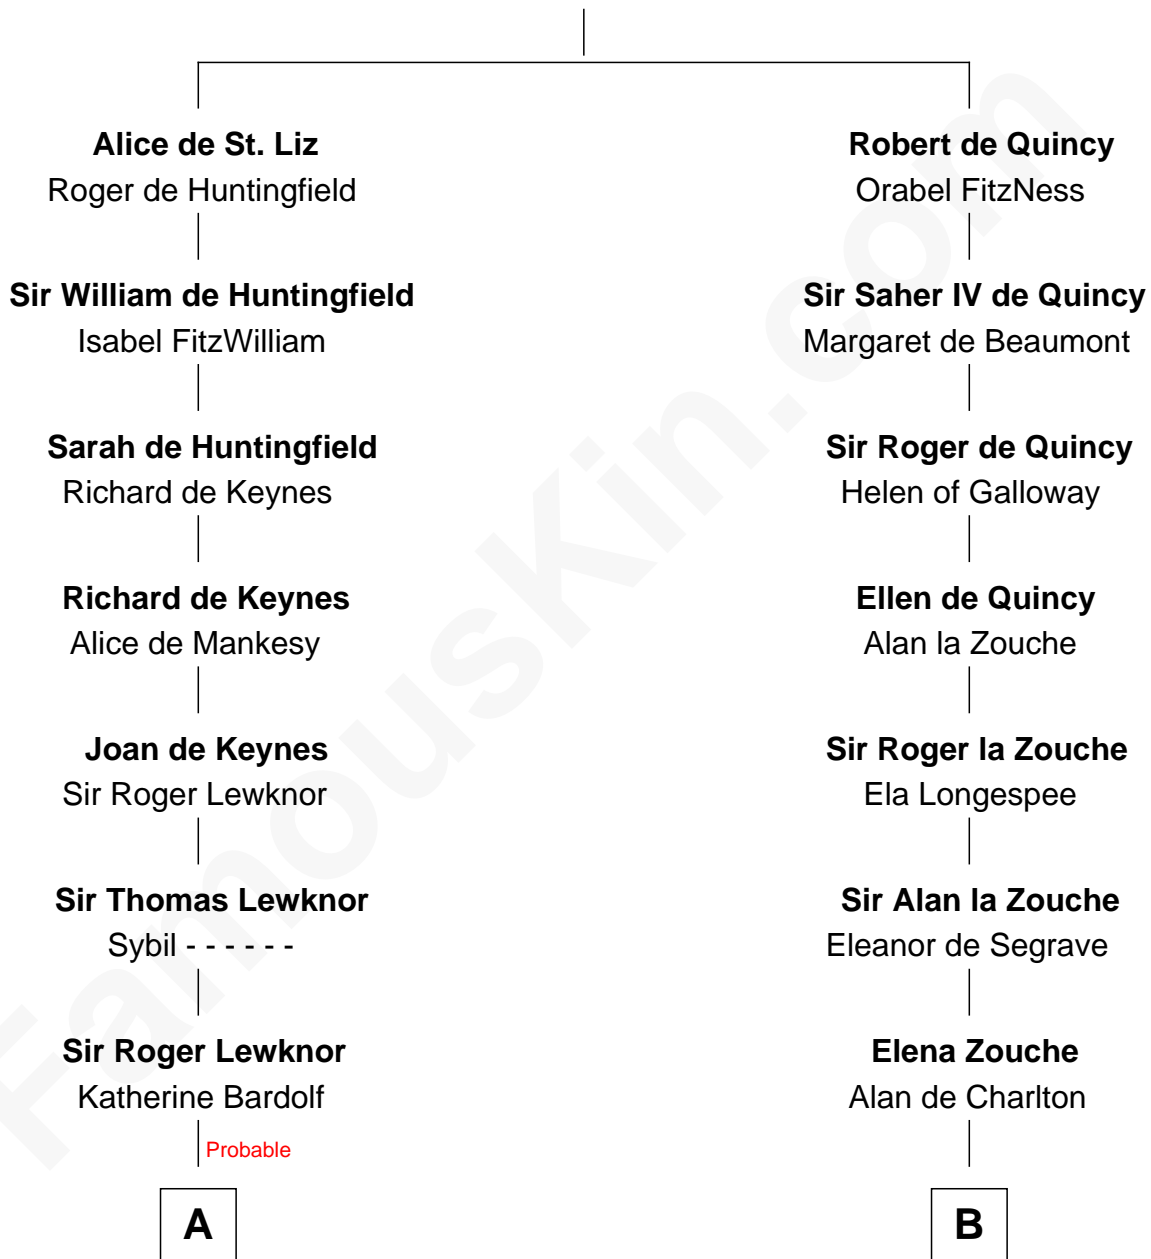

## Relationship Chart of

### William Stoughton

Chief Judge and Prosecutor, Salem Witch Trials 1692

17th cousin 4 times removed of

### John Hancock

Signer of the Declaration of Independence

**Saheer I de Quincy**

Maud de St. Liz

**C**

Rev. Edward Bulkeley

Lucian - - - - -

**Mary Bulkeley**