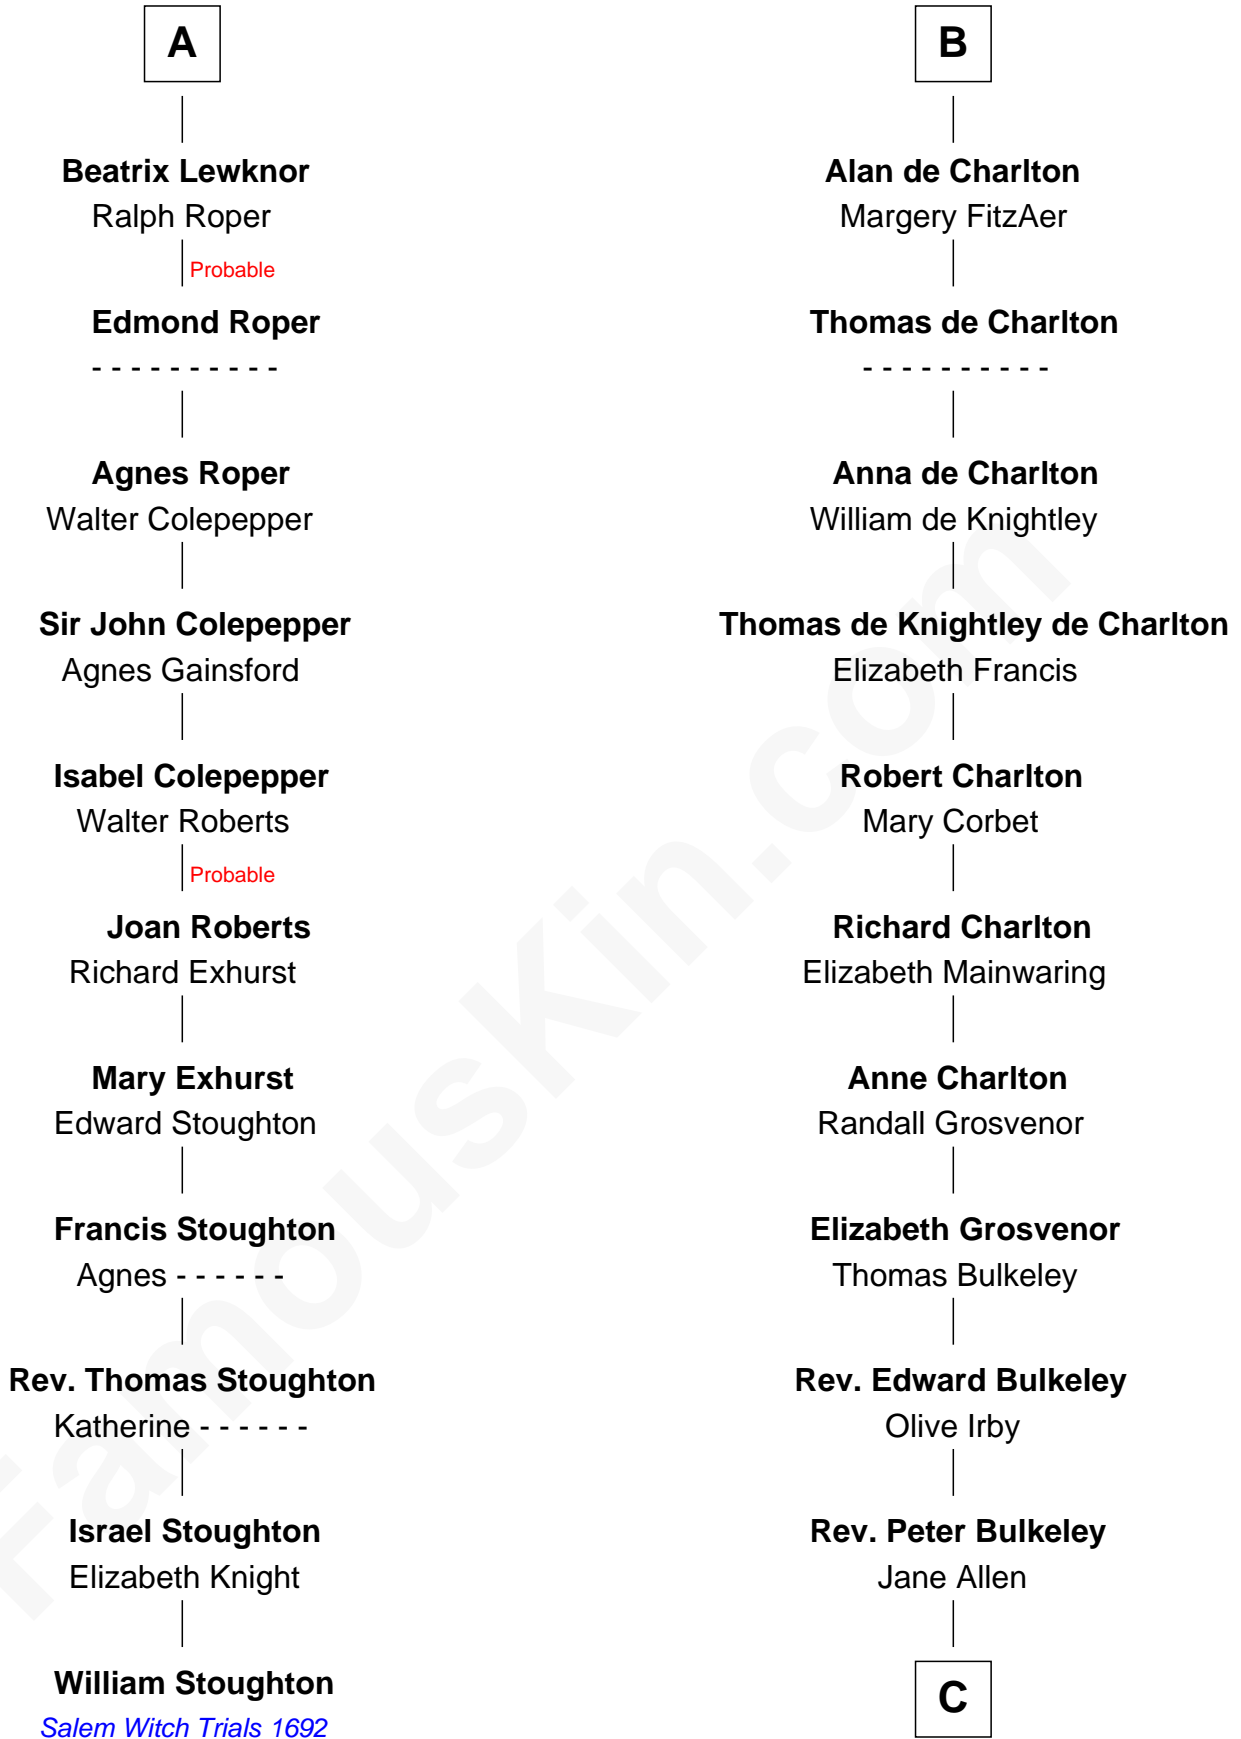

### John Hancock

Signer of the Declaration of Independence

**Saheer I de Quincy**

Maud de St. Liz

**C**

Rev. Edward Bulkeley

Lucian - - - - -

**Mary Bulkeley**

Rev. Thomas Clarke

**Elizabeth Clarke**

John Hancock

**Rev. John Hancock**

Mary Hawke

**John Hancock**

*Signer of Declaration of Independence*

FamousKin.com