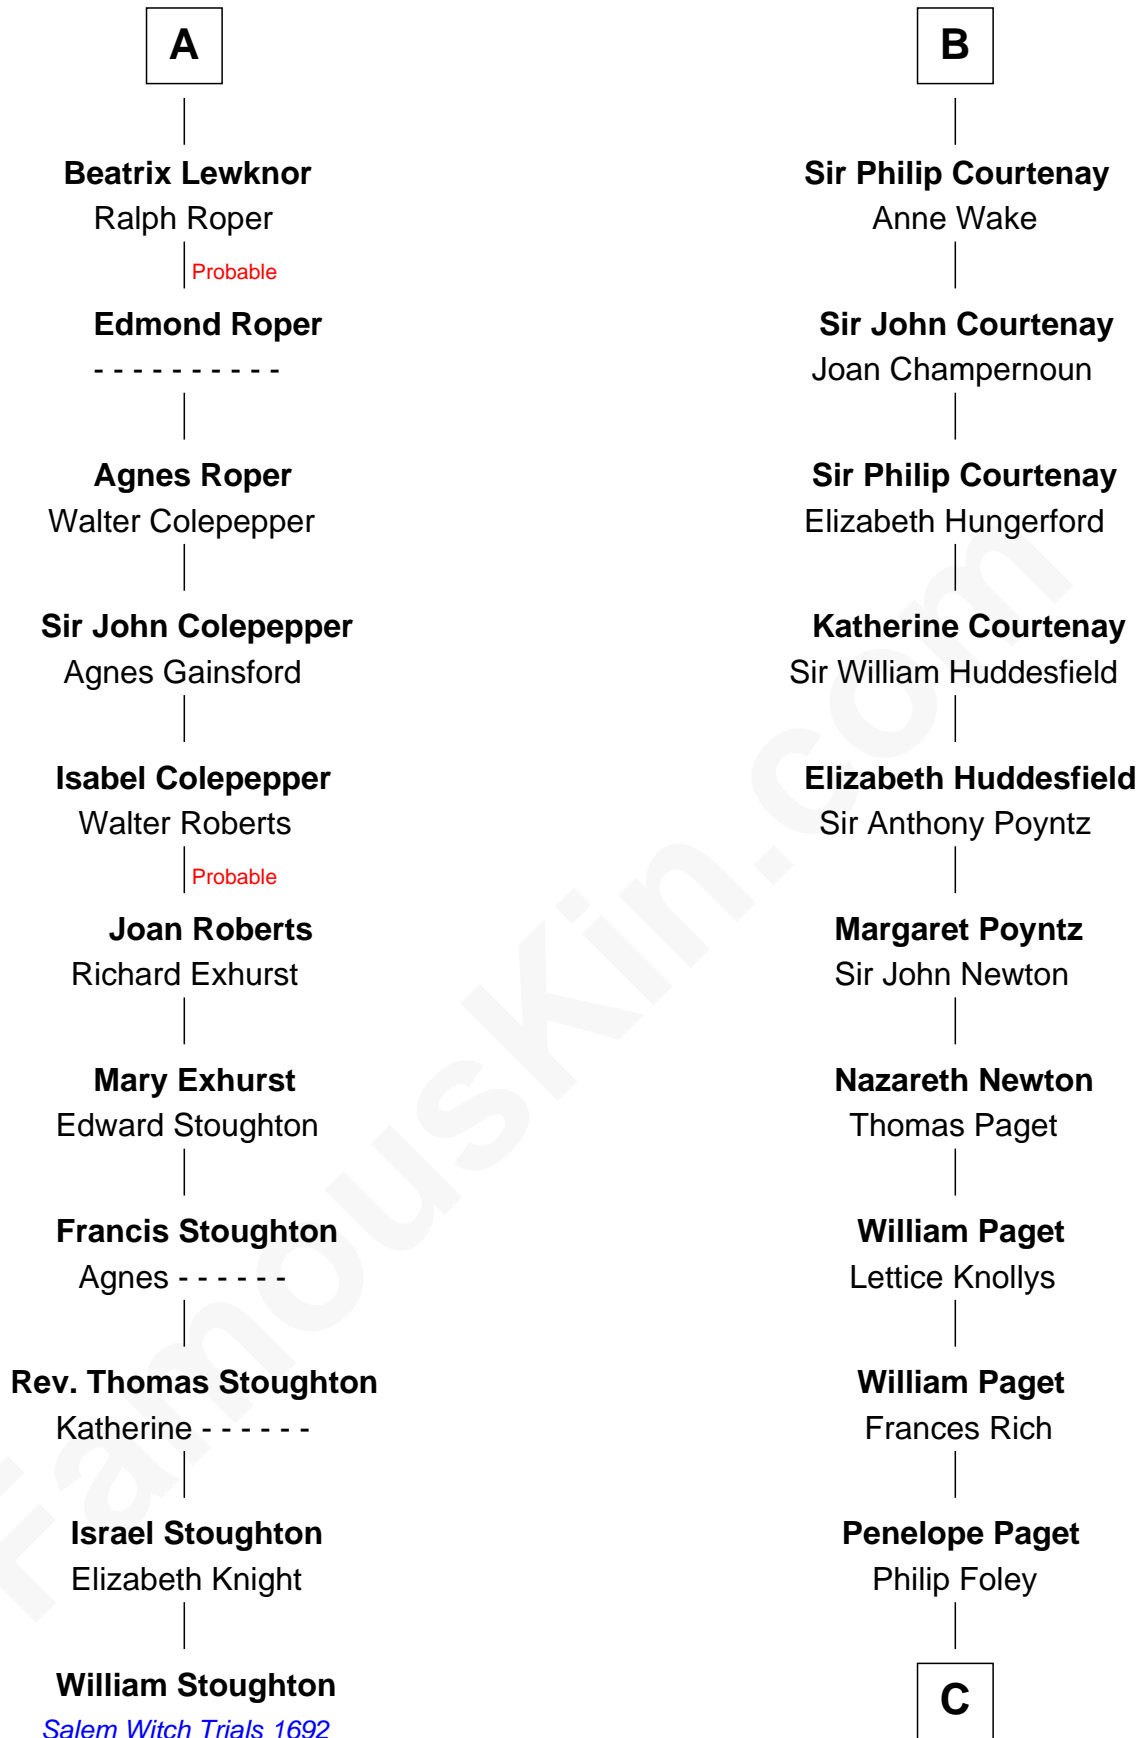

FamousKin.com

Relationship Chart of

William Stoughton

Chief Judge and Prosecutor, Salem Witch Trials 1692

17th cousin 4 times removed of

Charles Darwin
Theory of Evolution

Saheer I de Quincy
Maud de St. Liz

C

Paul Foley

Elizabeth Turton

Penelope Foley

Charles Howard

Mary Howard

Erasmus Darwin

Dr. Robert Waring Darwin

Susanna Wedgwood

Charles Darwin

Theory of Evolution