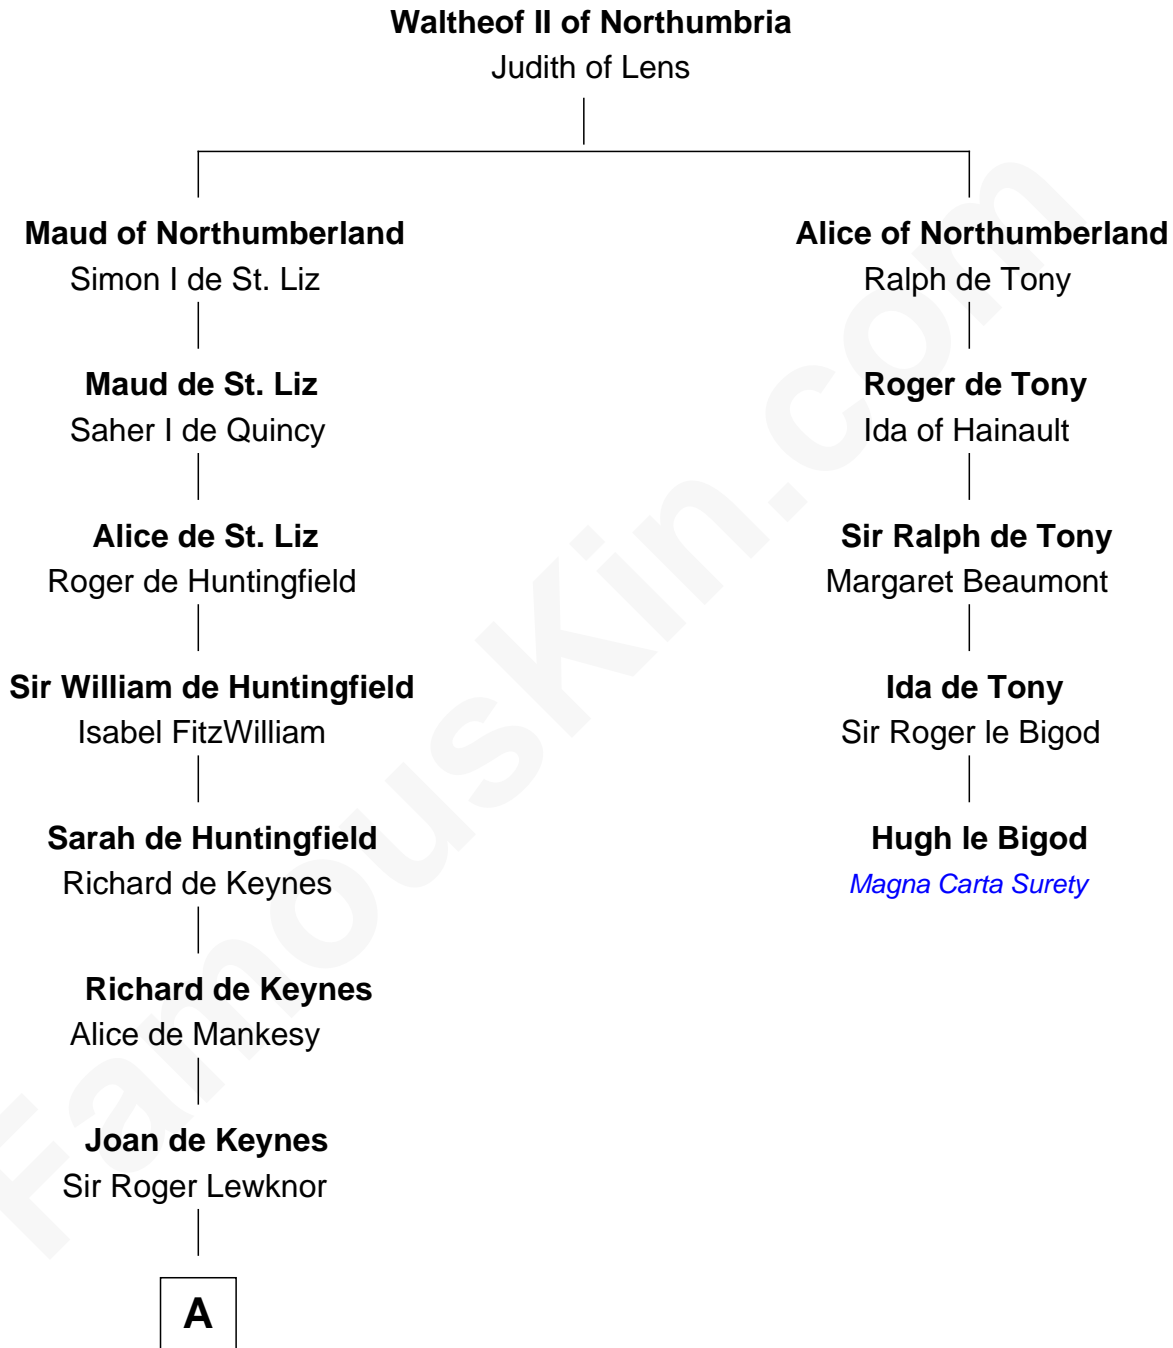

FamousKin.com

Relationship Chart of

William Stoughton

Chief Judge and Prosecutor, Salem Witch Trials 1692

4th cousin 15 times removed of

Hugh le Bigod

Magna Carta Surety

B

Rev. Thomas Stoughton

Katherine - - - - -

Israel Stoughton

Elizabeth Knight

William Stoughton

Salem Witch Trials 1692

FamousKin.com