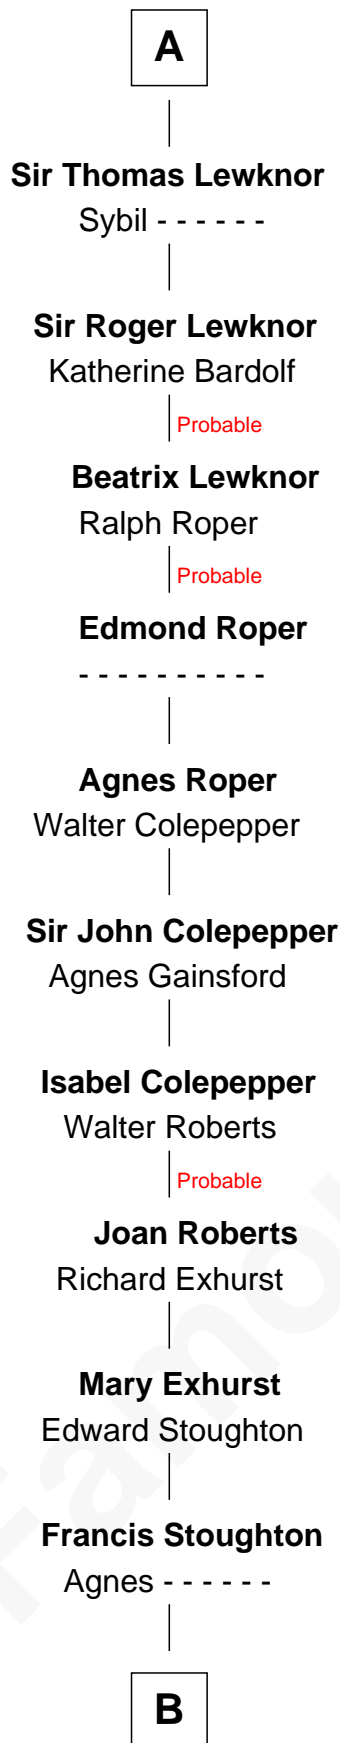

FamousKin.com

Relationship Chart of

William Stoughton

Chief Judge and Prosecutor, Salem Witch Trials 1692

4th cousin 15 times removed of

Hugh le Bigod

Magna Carta Surety

B

Rev. Thomas Stoughton

Katherine - - - - -

Israel Stoughton

Elizabeth Knight

William Stoughton

Salem Witch Trials 1692

FamousKin.com