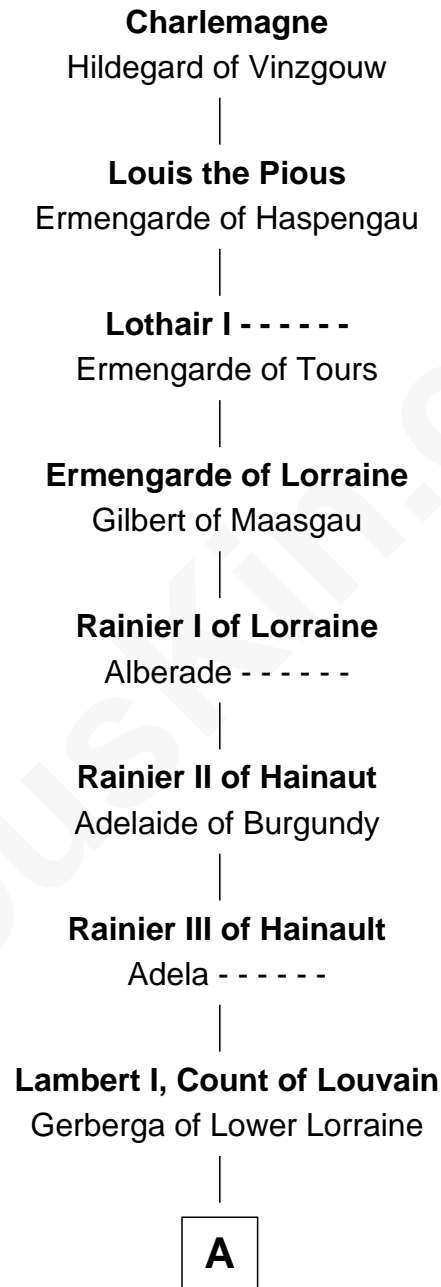

## Relationship Chart of

### William Stoughton

Chief Judge and Prosecutor, Salem Witch Trials 1692

28th Great-grandson of

**Charlemagne**

*King of the Franks*

**A**

**Mathilde of Louvain**  
Eustace I of Boulogne

**Lambert II of Lens**  
Adelaide of Normandy

**Judith of Lens**  
Waltheof II of Northumbria

**Maud of Northumberland**  
Simon I de St. Liz

**Maud de St. Liz**  
Saher I de Quincy

**Alice de St. Liz**  
Roger de Huntingfield

**Sir William de Huntingfield**  
Isabel FitzWilliam

**Sarah de Huntingfield**  
Richard de Keynes

**Richard de Keynes**  
Alice de Mankesy

**Joan de Keynes**  
Sir Roger Lewknor

**B**

**B**

**Sir Thomas Lewknor**

Sybil - - - - -

**Sir Roger Lewknor**