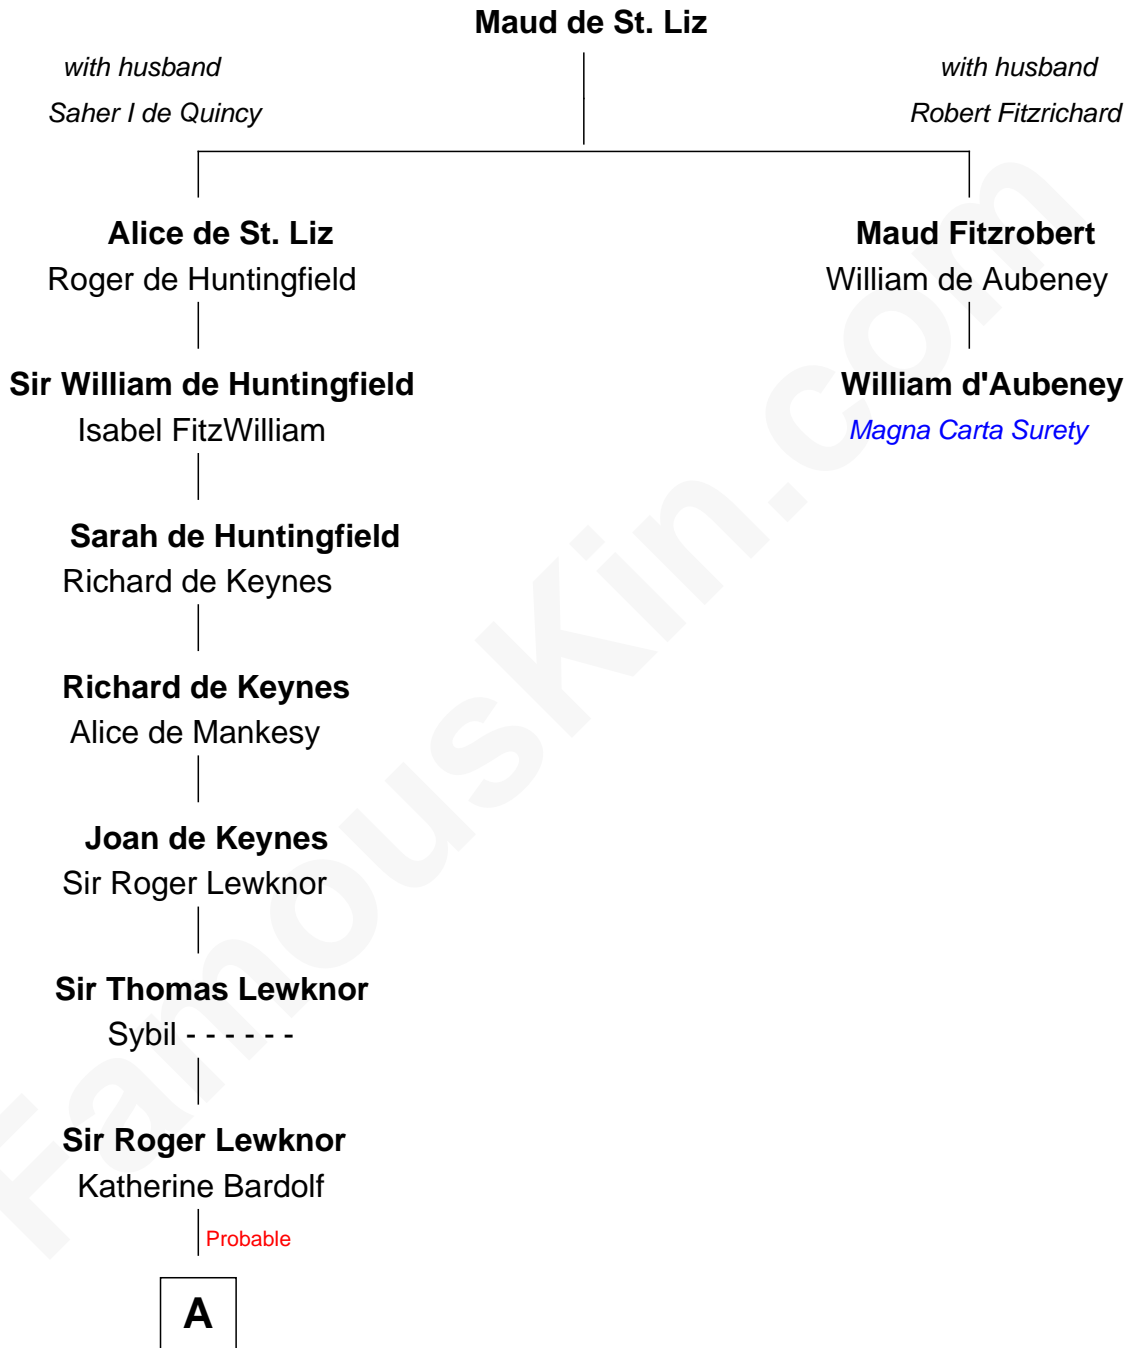

# FamousKin.com

## Relationship Chart of

### William Stoughton

Chief Judge and Prosecutor, Salem Witch Trials 1692

1st cousin 16 times removed of

**William d'Aubeny**  
Magna Carta Surety

**A**

**Beatrice Lewknor**

Ralph Roper

Probable