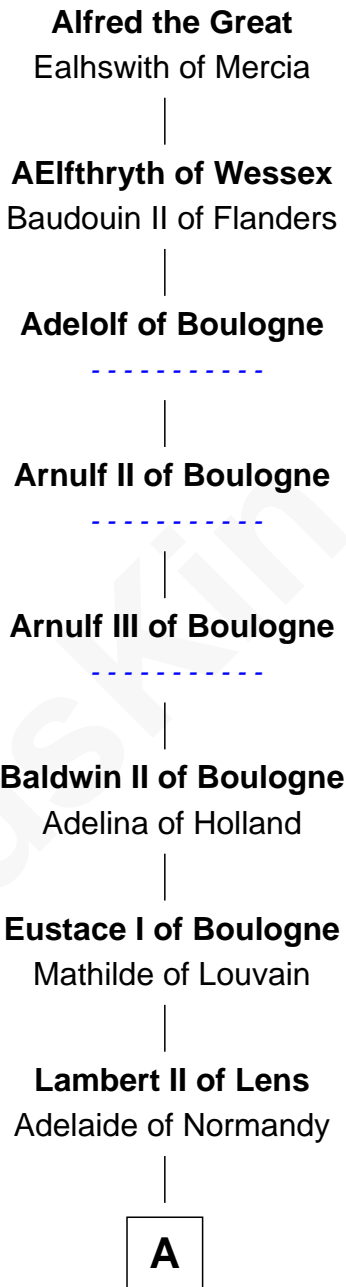

FamousKin.com

Relationship Chart of

William Stoughton

Chief Judge and Prosecutor, Salem Witch Trials 1692

26th Great-grandson of

Alfred the Great
King of the Anglo-Saxons

A

Judith of Lens

Waltheof II of Northumbria

Maud of Northumberland

Simon I de St. Liz

Maud de St. Liz

Saher I de Quincy

Alice de St. Liz

Roger de Huntingfield

Sir William de Huntingfield

Isabel FitzWilliam

Sarah de Huntingfield

Richard de Keynes

Richard de Keynes

Alice de Mankesy

Joan de Keynes

Sir Roger Lewknor

Sir Thomas Lewknor