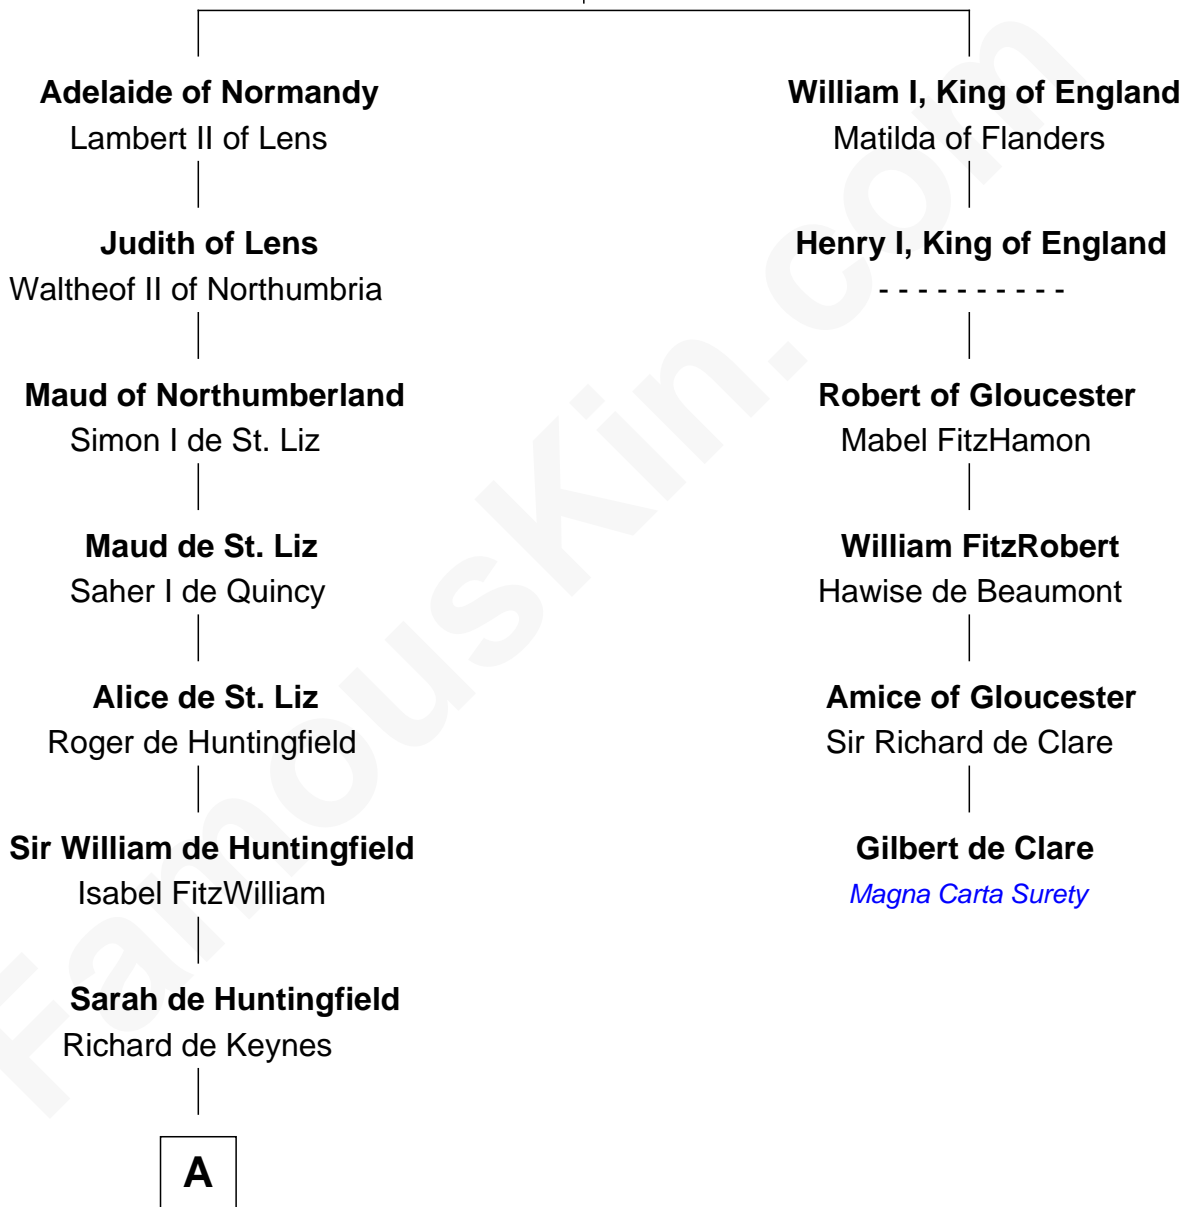

## Relationship Chart of

### William Stoughton

Chief Judge and Prosecutor, Salem Witch Trials 1692

5th cousin 16 times removed of

**Gilbert de Clare**

*Magna Carta Surety*

**Robert I of Normandy**

Herleve of Falaise

**A**

**Richard de Keynes**

Alice de Mankesy

**Joan de Keynes**

Sir Roger Lewknor

**Sir Thomas Lewknor**

Sybil - - - - -

**Sir Roger Lewknor**

Katherine Bardolf