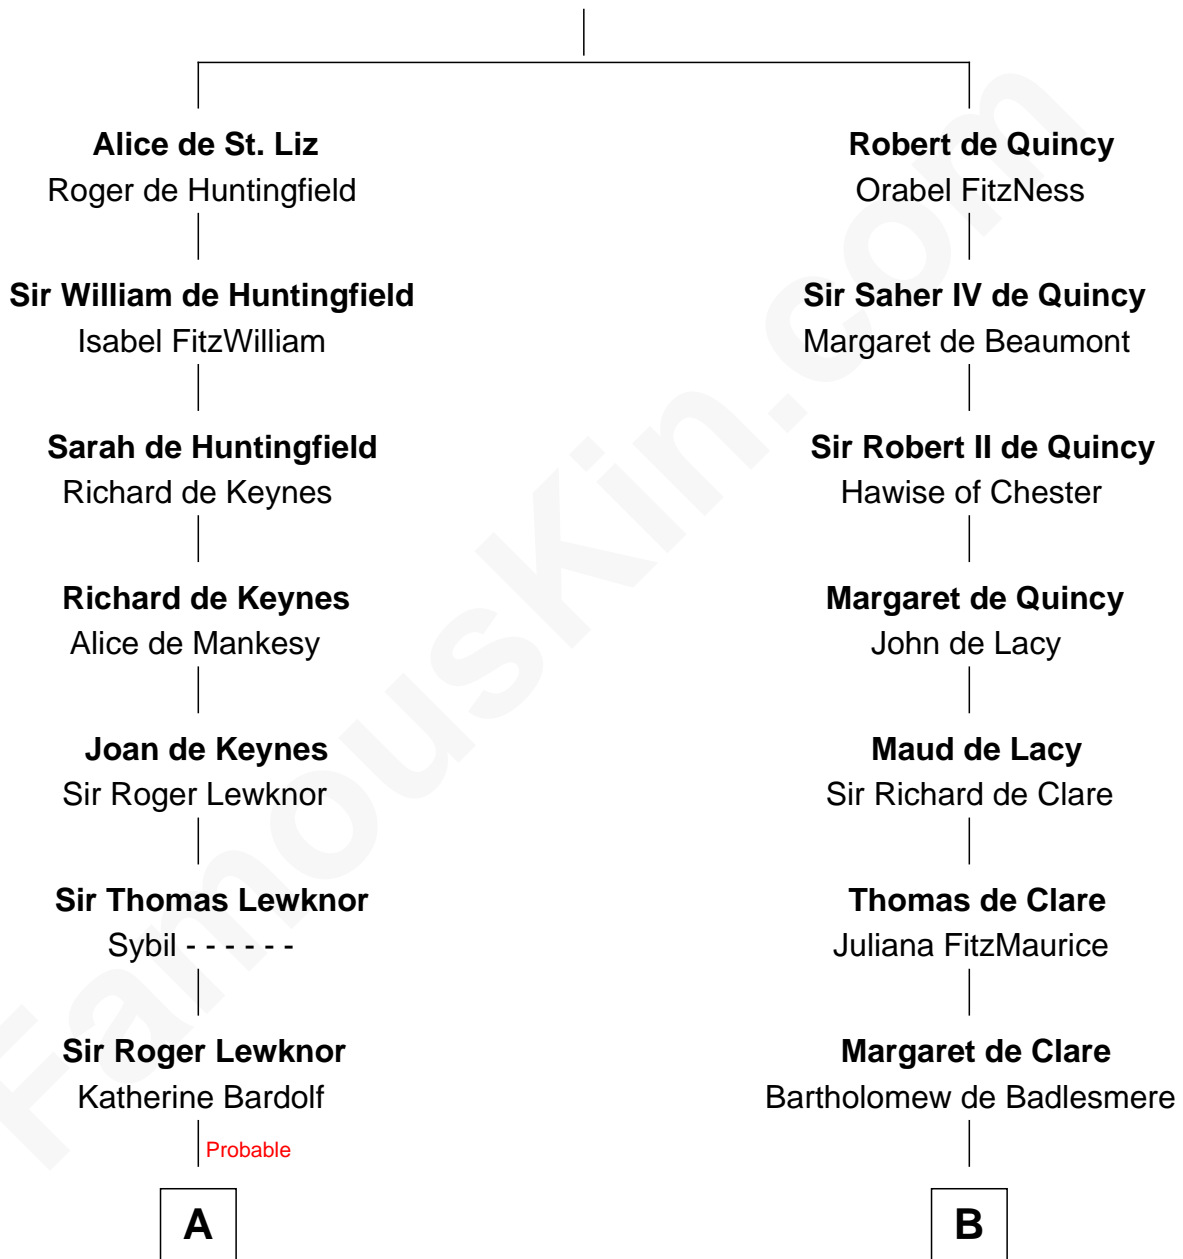

## Relationship Chart of

### William Stoughton

Chief Judge and Prosecutor, Salem Witch Trials 1692

17th cousin 4 times removed of

### Henry Lee III

9th Governor of Virginia

**Saher I de Quincy**

Maud de St. Liz

**C**

|  
**Alice Eltonhead**

Henry Corbin

|  
**Laetitia Corbin**