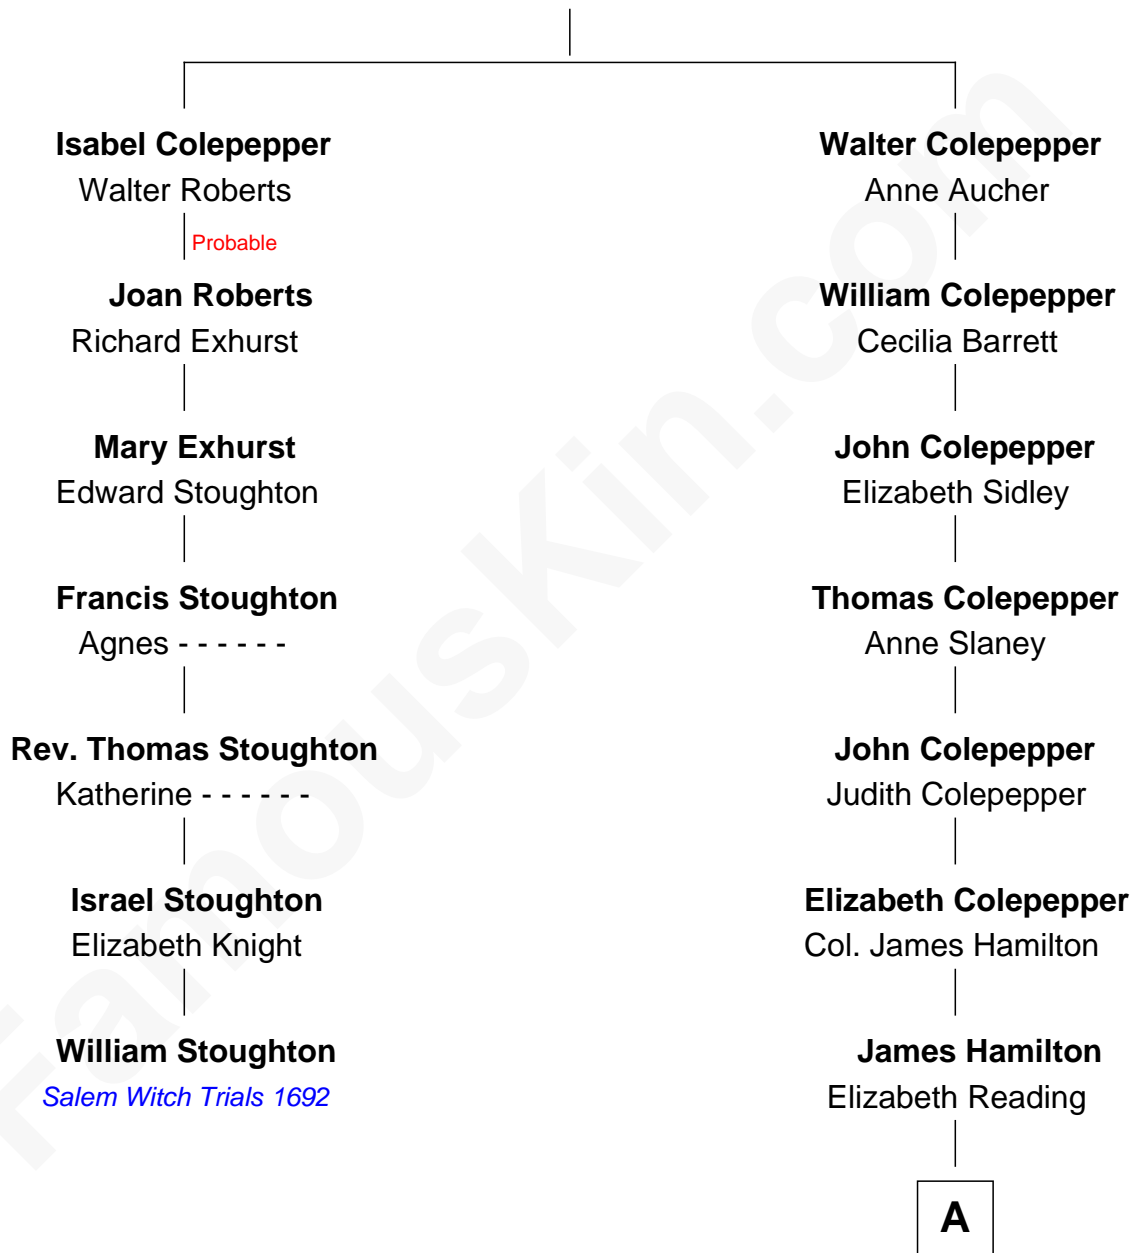

FamousKin.com

Relationship Chart of

William Stoughton

Chief Judge and Prosecutor, Salem Witch Trials 1692

6th cousin 10 times removed of

Sarah Ferguson
Duchess of York

Sir John Colepepper
Agnes Gainsford

A