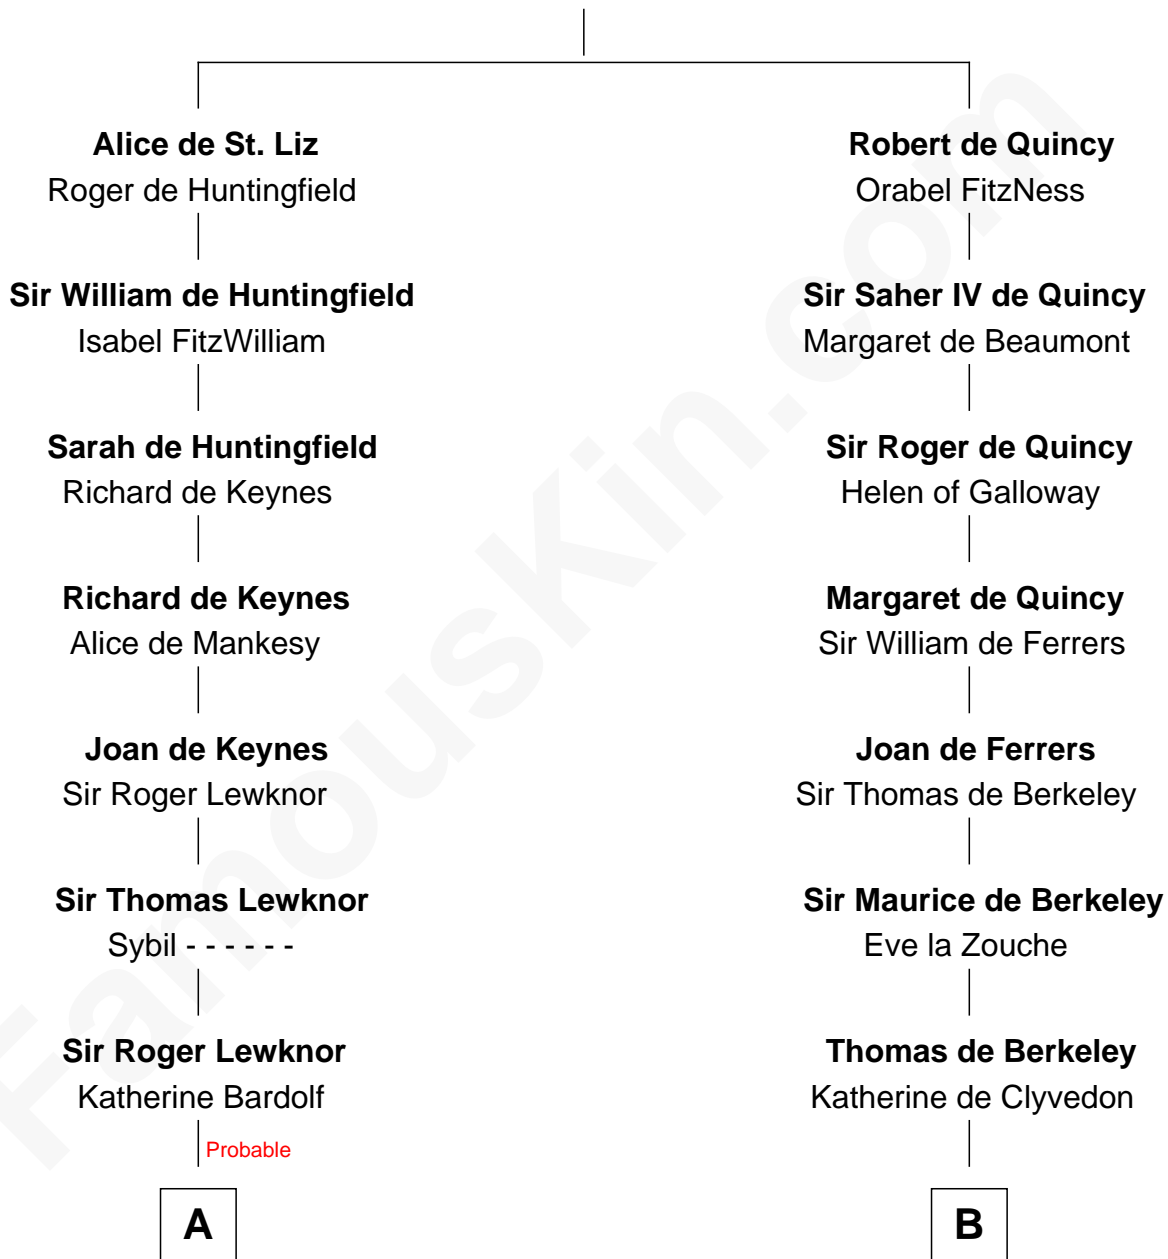

## Relationship Chart of

### William Stoughton

Chief Judge and Prosecutor, Salem Witch Trials 1692

17th cousin 2 times removed of

**DeWitt Clinton**

6th Governor of New York

**Saher I de Quincy**

Maud de St. Liz

**C**

**Charles Clinton**  
Elizabeth Denniston

**Gen. James Clinton**  
Mary DeWitt

**DeWitt Clinton**  
*6th Governor of New York*

FamousKin.com