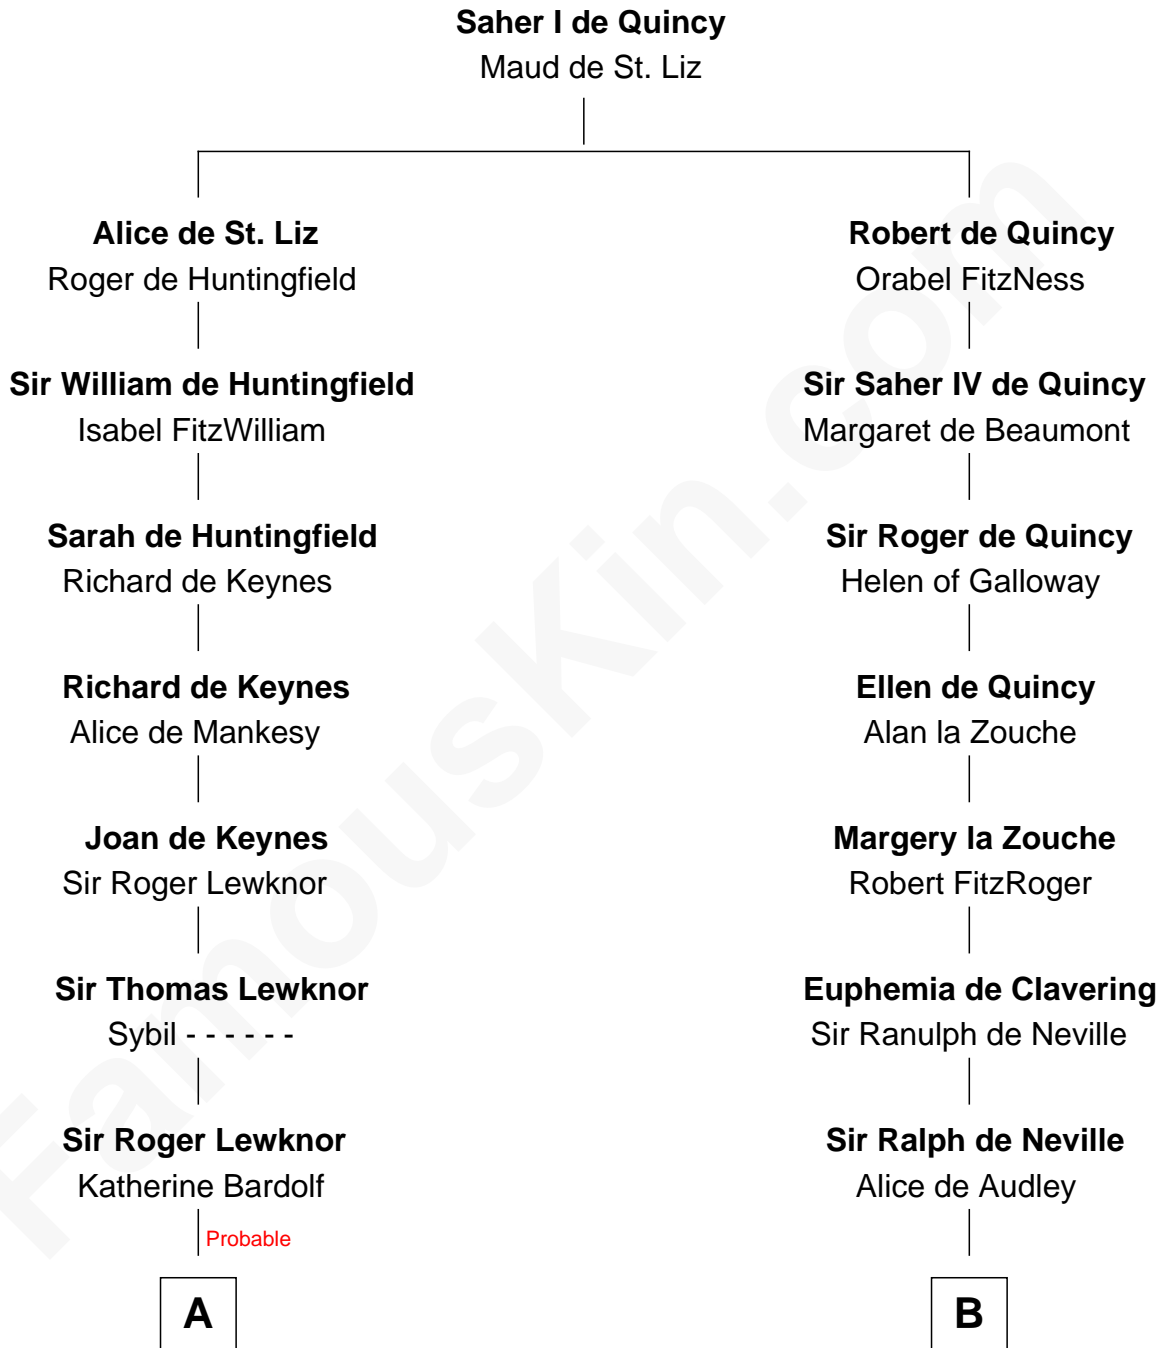

FamousKin.com

Relationship Chart of

William Stoughton

Chief Judge and Prosecutor, Salem Witch Trials 1692

17th cousin 4 times removed of

John Marshall

4th Chief Justice of the U.S. Supreme Court

C

Col. William Randolph

Mary Isham

Thomas Randolph

----- Fleming

Mary Isham Randolph

Rev. James Keith

Mary Randolph Keith

Col. Thomas Marshall