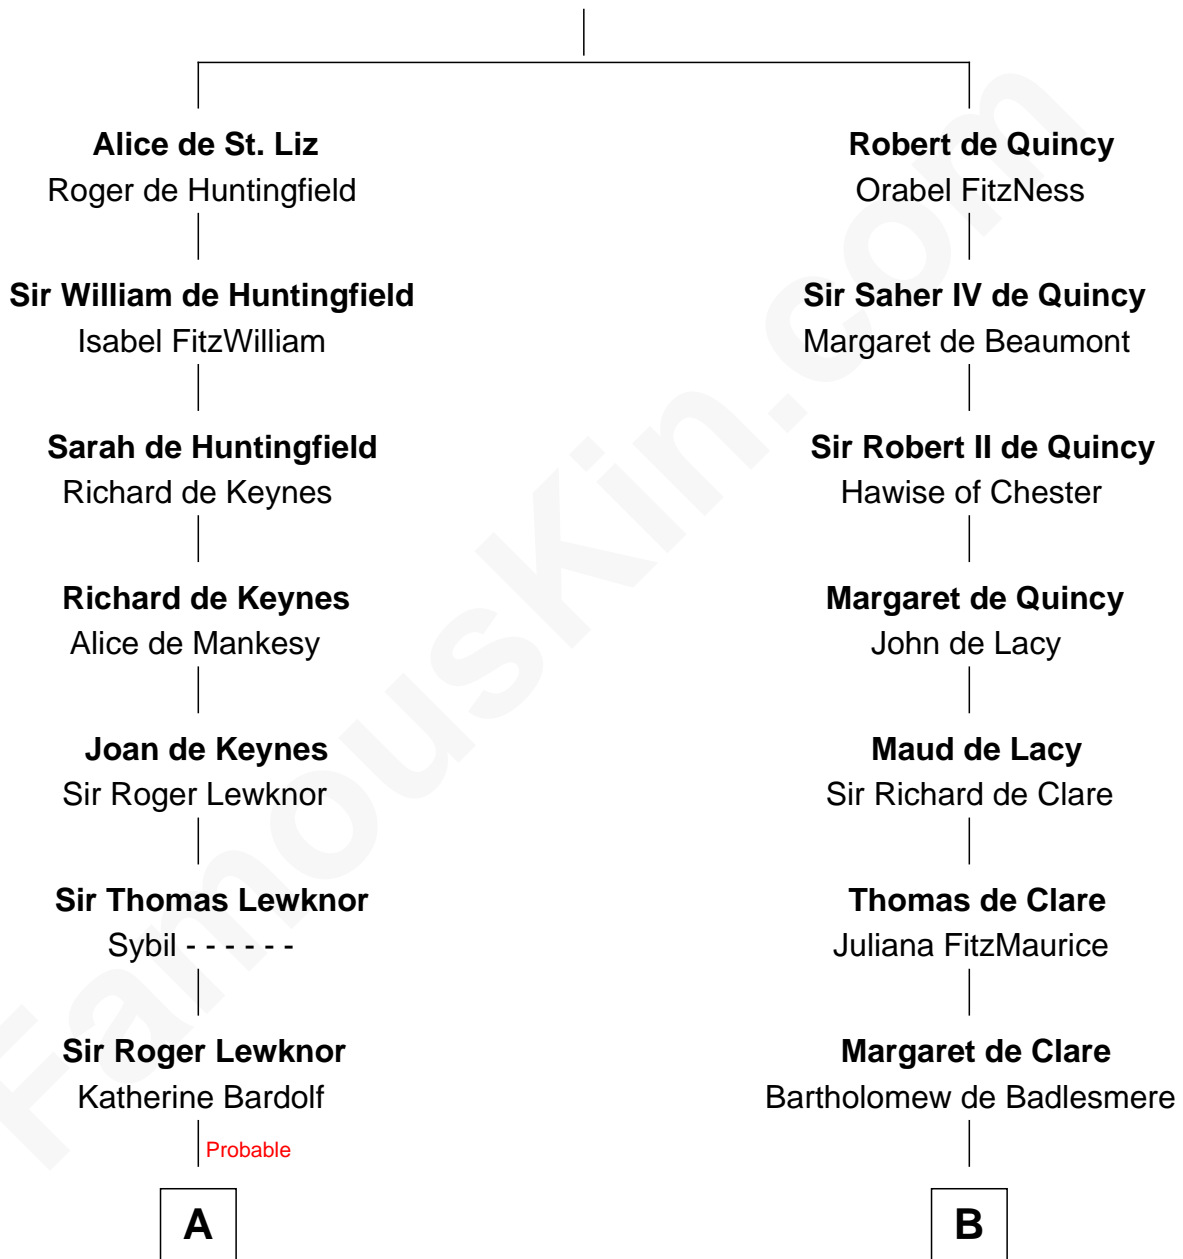

FamousKin.com

Relationship Chart of

William Stoughton

Chief Judge and Prosecutor, Salem Witch Trials 1692

17th cousin 3 times removed of

Richard Henry Lee

Signer of the Declaration of Independence

Saheer I de Quincy

Maud de St. Liz

C

—
Alice Eltonhead

Henry Corbin

—
Laetitia Corbin

Richard Lee

—
Gov. Thomas Lee

Hannah Ludwell