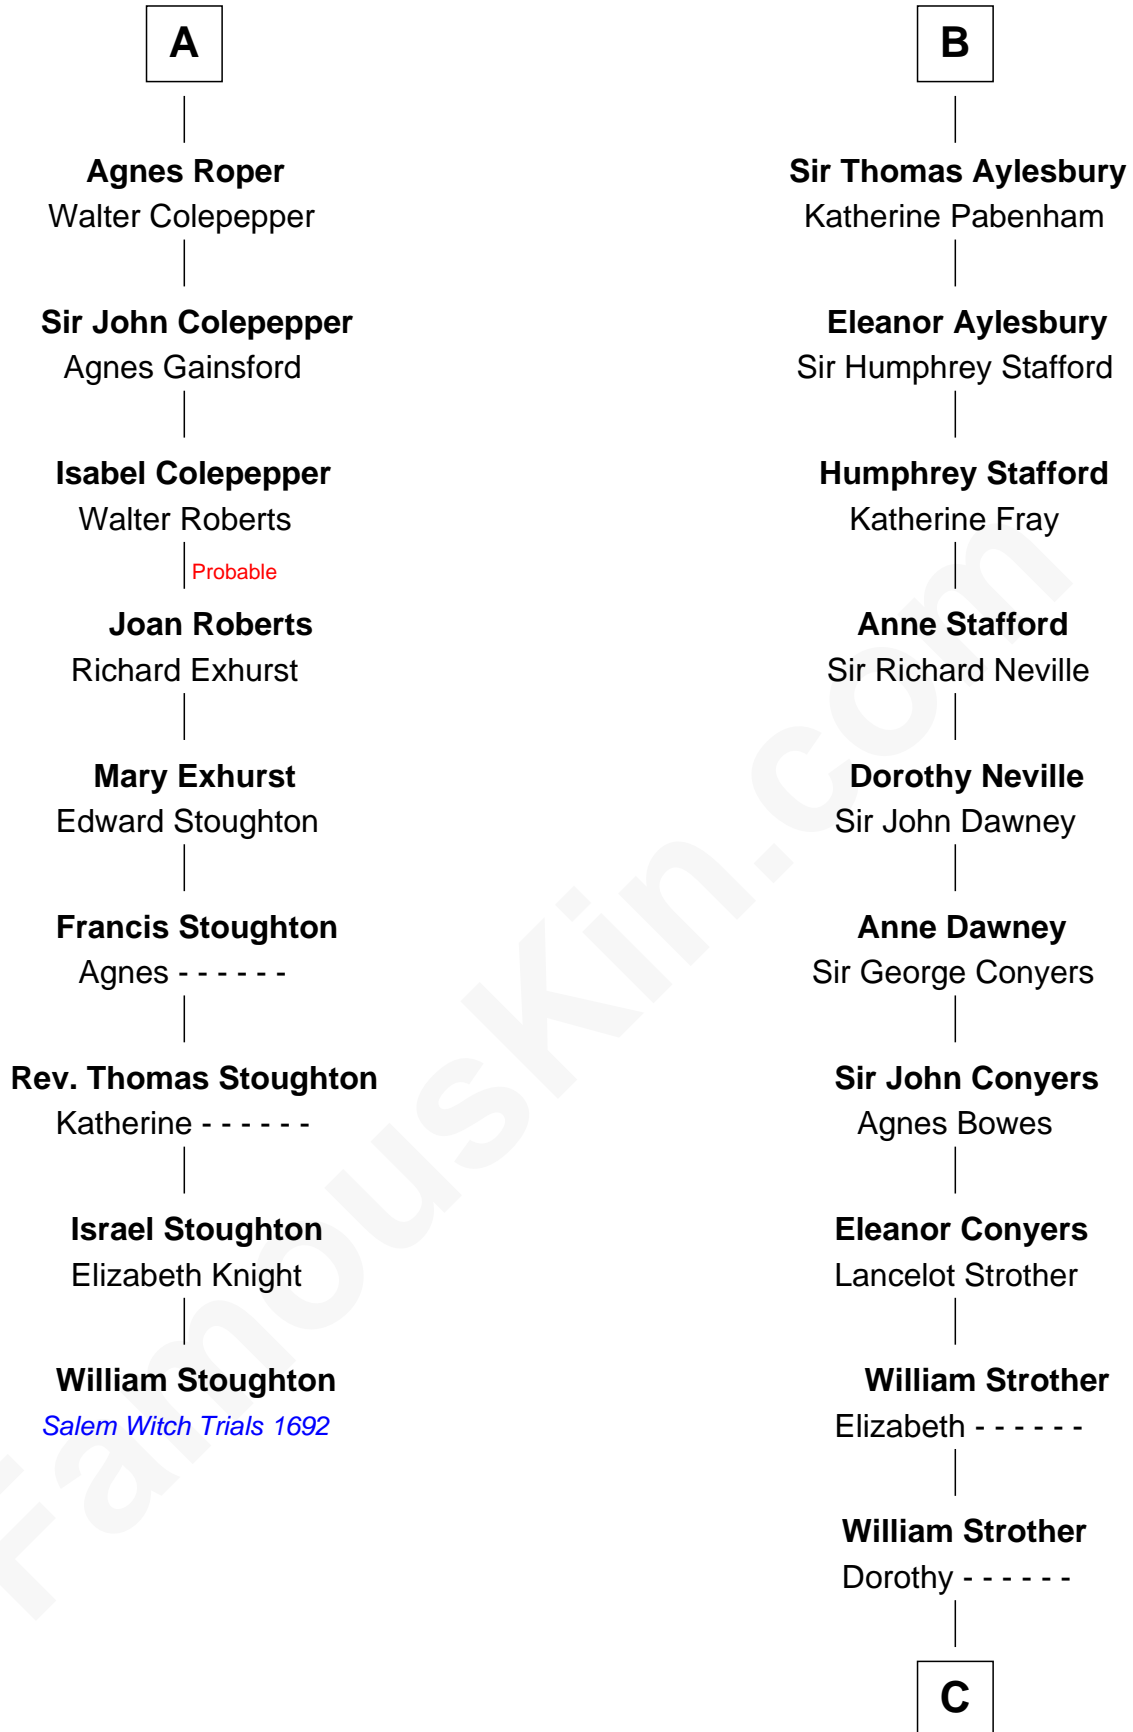

## Relationship Chart of

### William Stoughton

Chief Judge and Prosecutor, Salem Witch Trials 1692

15th cousin 6 times removed of

**Zachary Taylor**  
12th U.S. President

**William de Huntingfield**  
Isabel FitzWilliam

**C**

**William Strother**  
Margaret Thornton

**Francis Strother**  
Susannah Dabney

**William Strother**  
Sarah Bayly

**Sarah Dabney Strother**  
Col. Richard Taylor

**Zachary Taylor**  
*12th U.S. President*

FamousKin.com