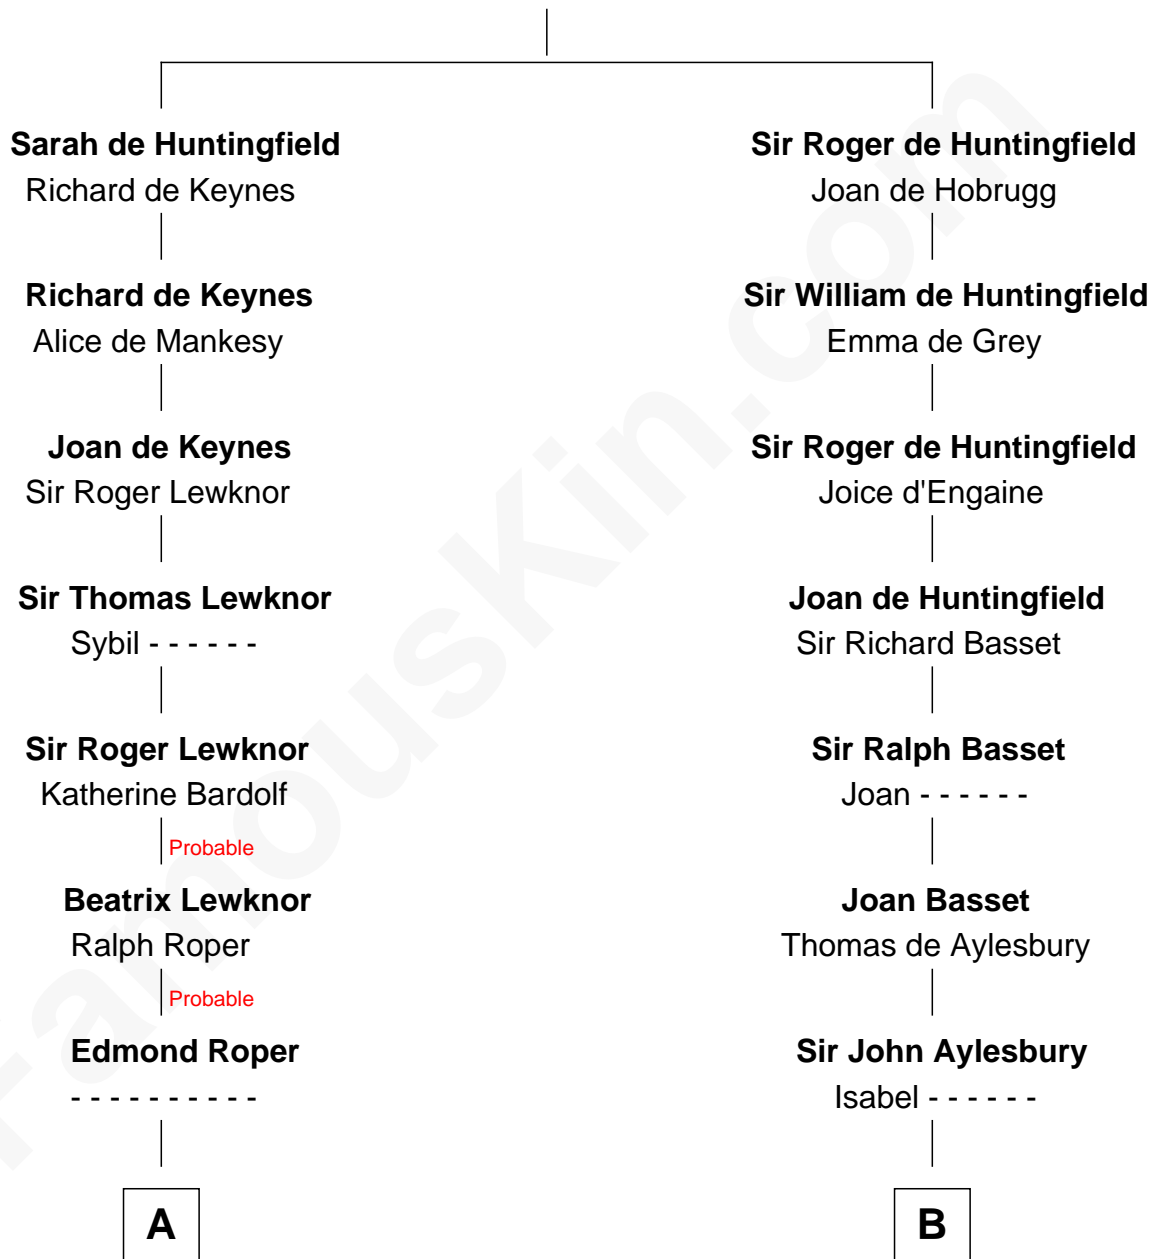

## Relationship Chart of

### William Stoughton

Chief Judge and Prosecutor, Salem Witch Trials 1692

15th cousin 6 times removed of

**Zachary Taylor**  
12th U.S. President

**William de Huntingfield**  
Isabel FitzWilliam

**C**

**William Strother**  
Margaret Thornton

**Francis Strother**  
Susannah Dabney

**William Strother**  
Sarah Bayly

**Sarah Dabney Strother**  
Col. Richard Taylor

**Zachary Taylor**  
*12th U.S. President*

FamousKin.com