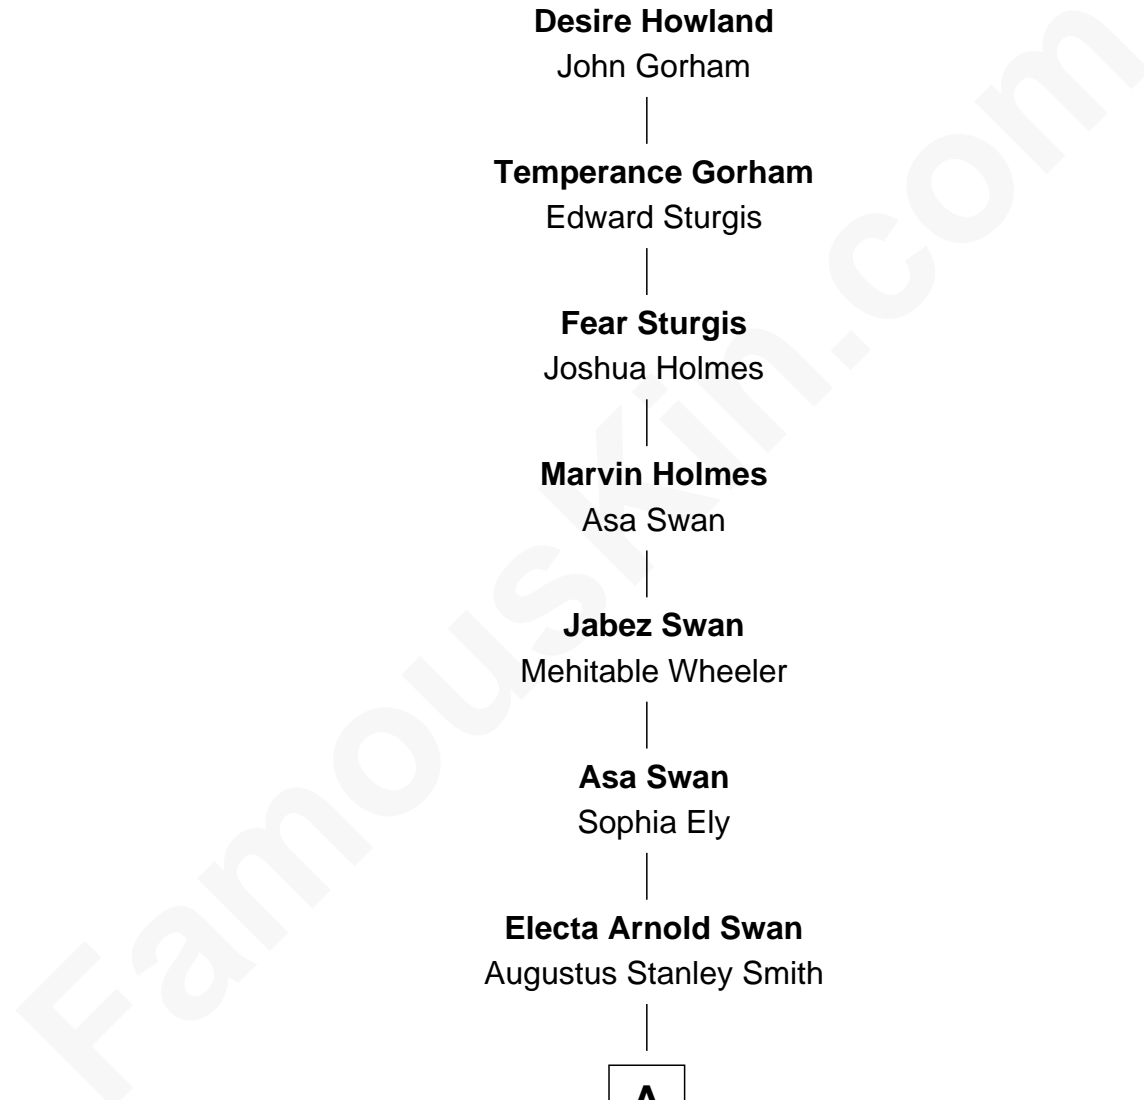

**MAYFLOWER**

# FamousKin.com Relationship Chart of

**John Howland**

*(c1598 - 1672/3) Mayflower passenger 1620*

**10th Great-grandfather of**

**Tammy Duckworth**

*U.S. Senator from Illinois*

**John Howland**

Elizabeth Tilley

**Jabez Swan**

Mehitable Wheeler

**Asa Swan**

Sophia Ely

**Electa Arnold Swan**

Augustus Stanley Smith

**A**

**A**