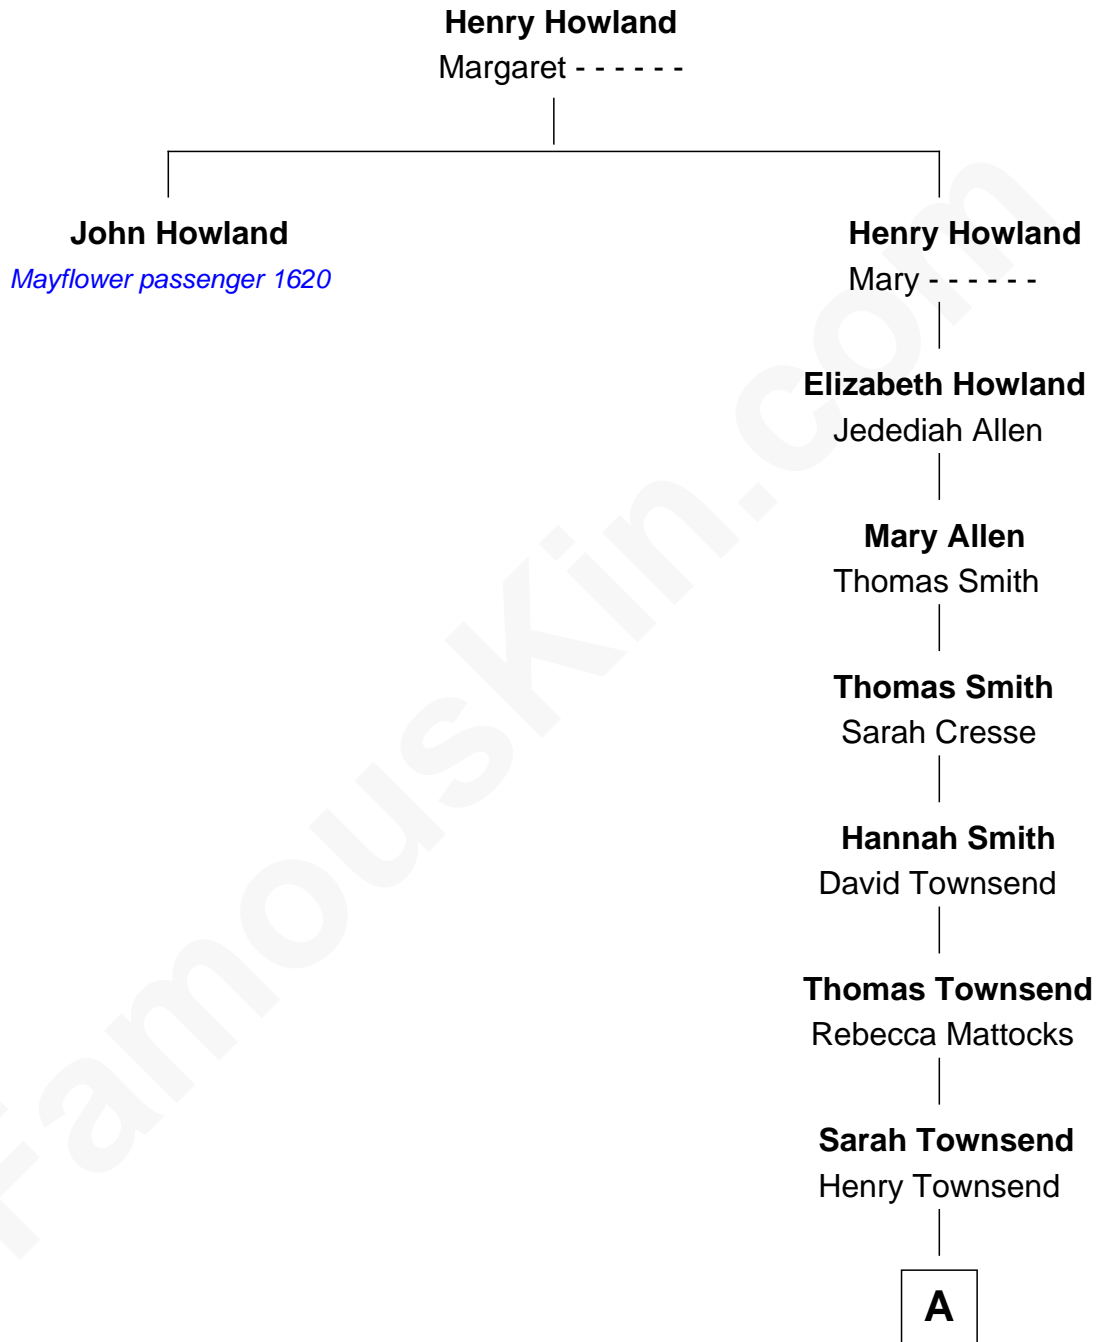

# FamousKin.com Relationship Chart of

**John Howland**

*(c1598 - 1672/3) Mayflower passenger 1620*

10th great-granduncle of

**Dr. Jill Biden**

*First Lady of President Joseph Biden*

**A**

**Sarah Townsend**

Swain T. Godfrey

**Reuben S. Godfrey**

Ladora T. Layton

**Elizabeth L. Godfrey**

Harold Godfrey

**Harold Godfrey**

Mabel F. Boardman

**Bonny Jean Godfrey**