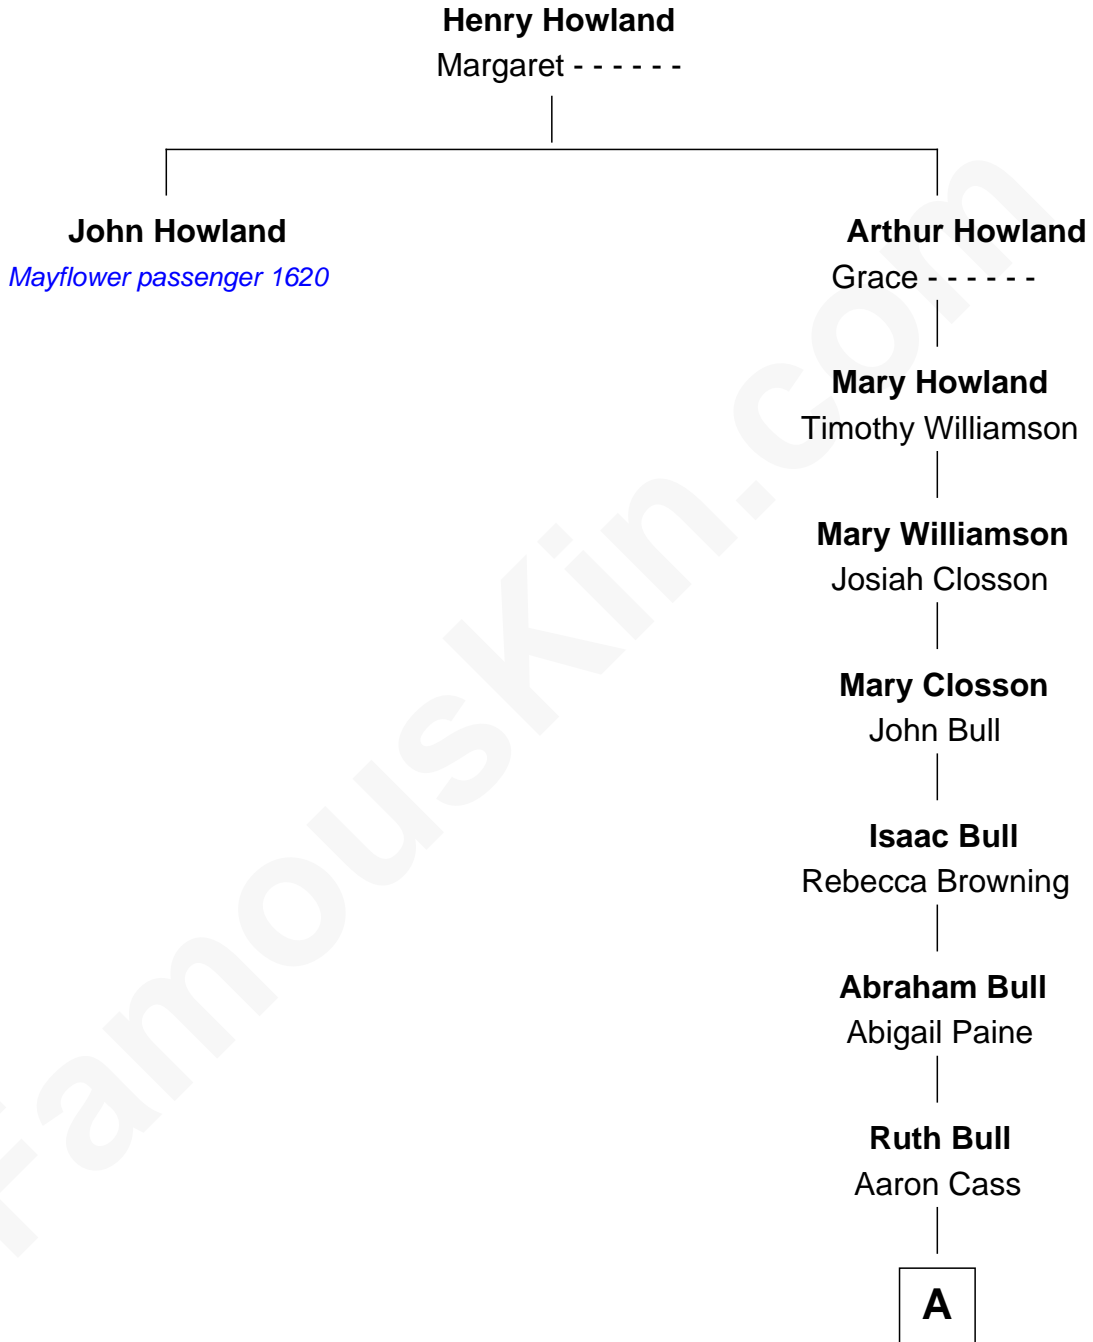

**MAYFLOWER**

# FamousKin.com Relationship Chart of

**John Howland**

*(c1598 - 1672/3) Mayflower passenger 1620*

9th great-granduncle of

**John Paul Stevens**

*U.S. Supreme Court Justice*

**A**

—  
**Moses Cass**  
Elizabeth Mott

—  
**Milo Cass**  
Julia Roberts

—  
**Helen Elizabeth Cass**  
Richard Willison Street

—  
**Elizabeth Street**  
Ernest James Stevens

—  
**John Paul Stevens**  
*U.S. Supreme Court Justice*

FamousKin.com