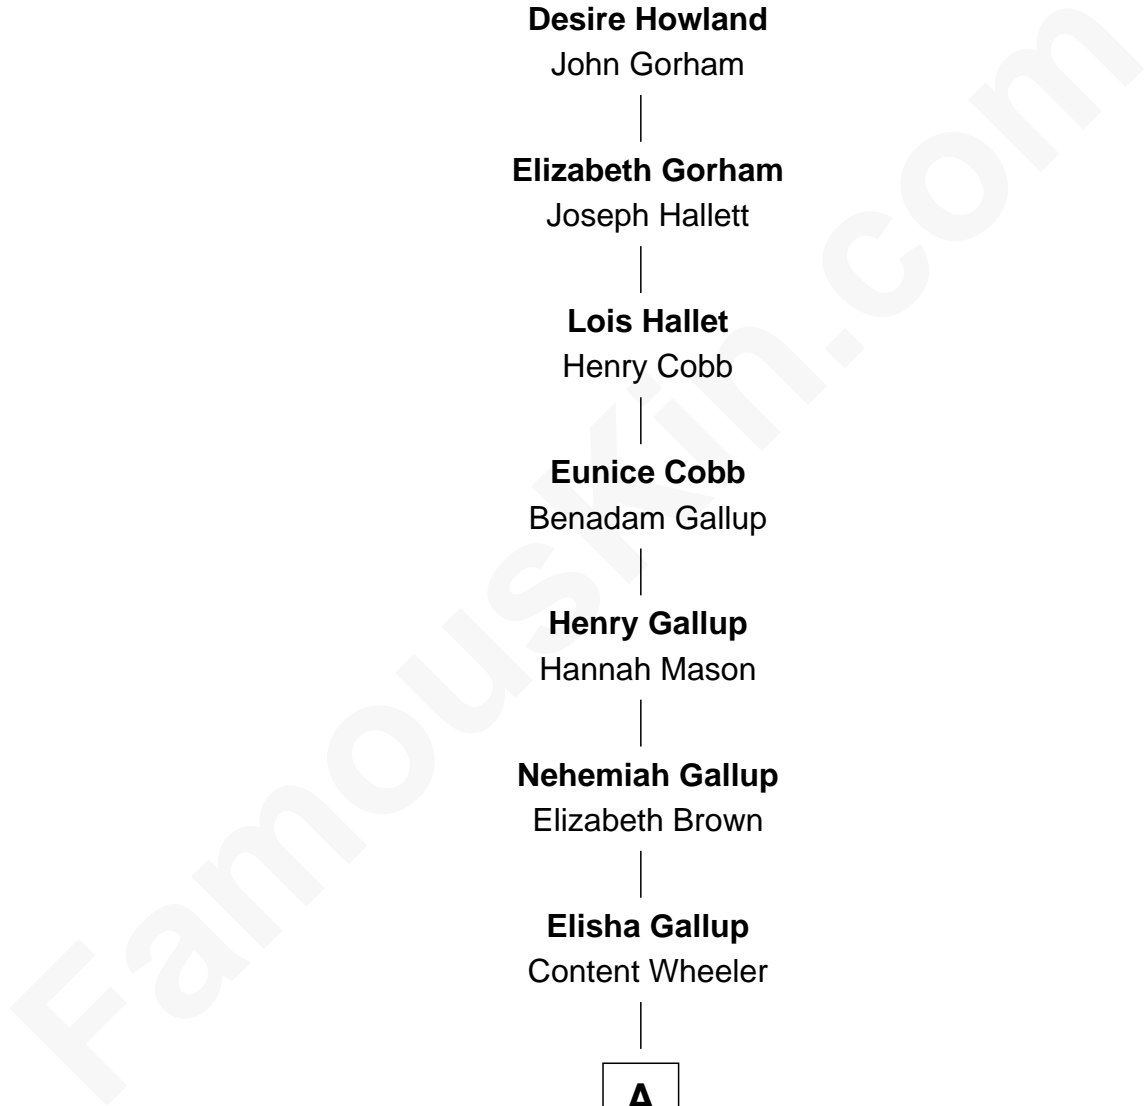

MAYFLOWER

FamousKin.com Relationship Chart of

John Howland

(c1598 - 1672/3) Mayflower passenger 1620

11th Great-grandfather of

Timothy Hutton

TV and Movie Actor

John Howland

Benadam Gallup

Henry Gallup

Hannah Mason

Nehemiah Gallup

Elizabeth Brown

Elisha Gallup

Content Wheeler

A