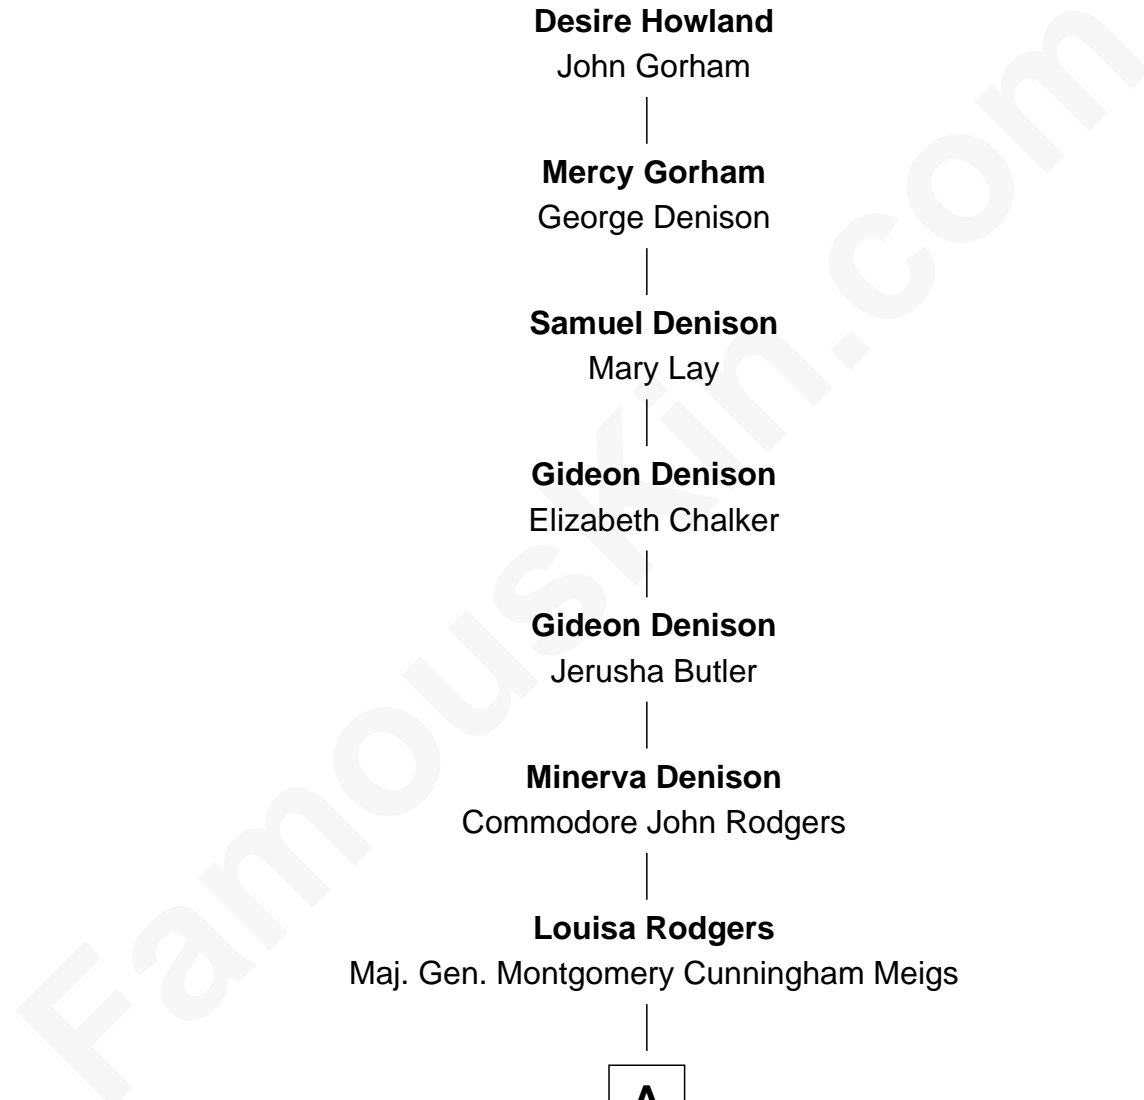

MAYFLOWER

FamousKin.com Relationship Chart of

John Howland

(c1598 - 1672/3) Mayflower passenger 1620

10th Great-grandfather of

Parker Stevenson

TV and Movie Actor

John Howland

Elizabeth Tilley

Desire Howland

John Gorham

Mercy Gorham

George Denison

Samuel Denison

Mary Lay

Gideon Denison

Elizabeth Chalker

Gideon Denison

Jerusha Butler

Minerva Denison

Commodore John Rodgers

Louisa Rodgers

Maj. Gen. Montgomery Cunningham Meigs

A

A

—
Mary Montgomery Meigs
Col. Joseph Hancock Taylor

—
Evelyn Taylor
Eli Kirk Price

—
Philip Price
Sarah Meade Harrison

—
Sarah Meade Price
Richard Stevenson Parker

—
Parker Stevenson
TV and Movie Actor

FamousKin.com