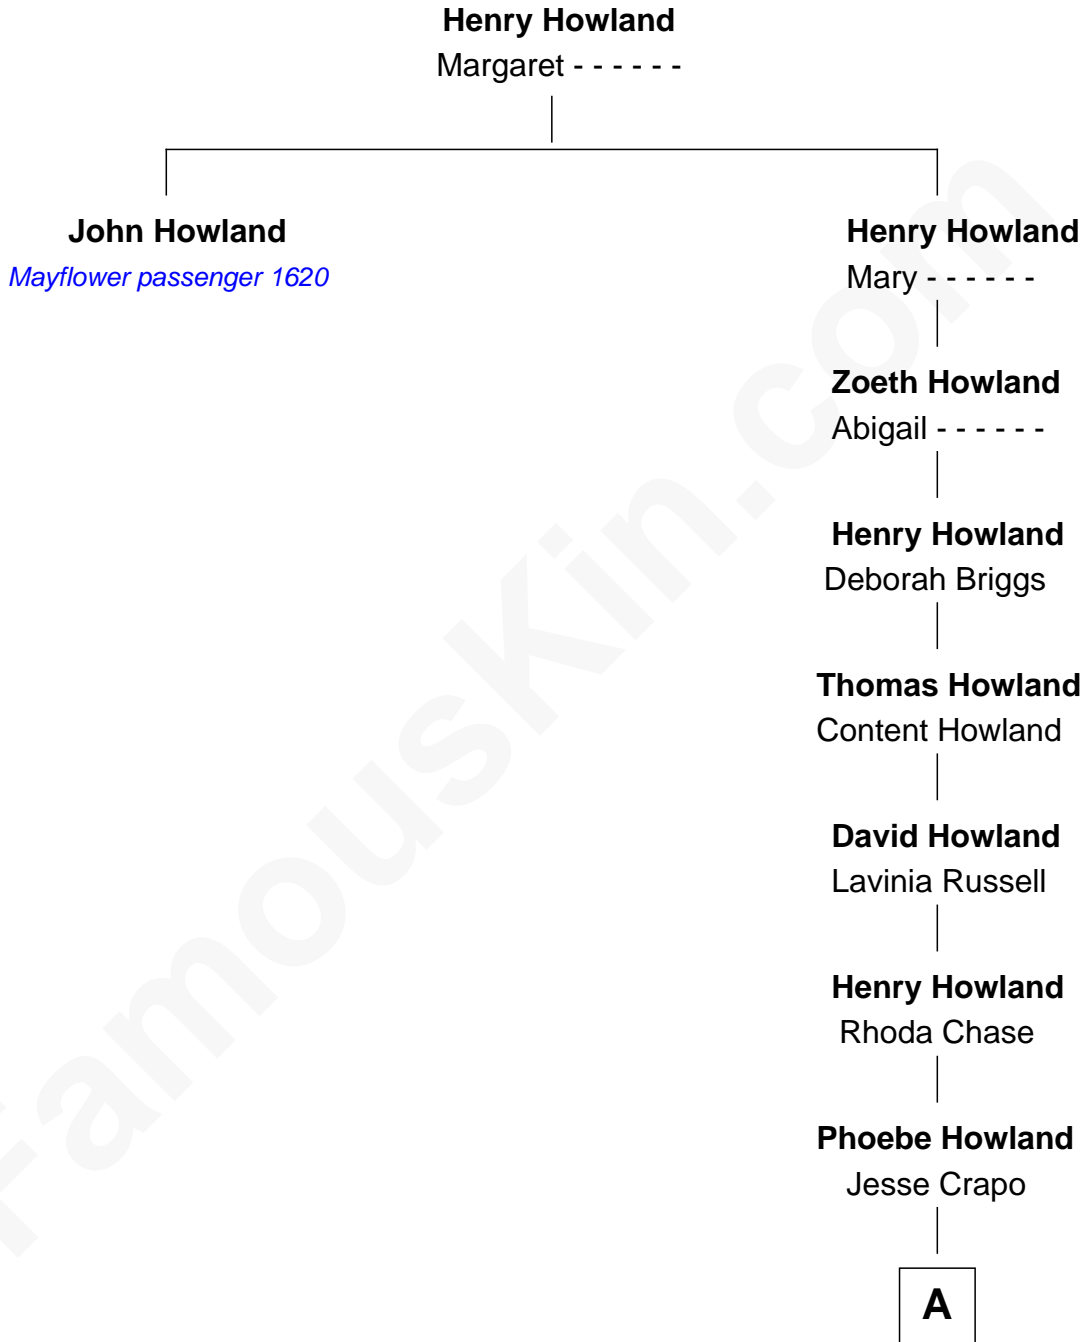

**MAYFLOWER**

# FamousKin.com Relationship Chart of

**John Howland**

*(c1598 - 1672/3) Mayflower passenger 1620*

7th great-granduncle of

**William Durant**

*Co-Founder of General Motors and Founder of Frigidaire*

A

Henry Howland Crapo