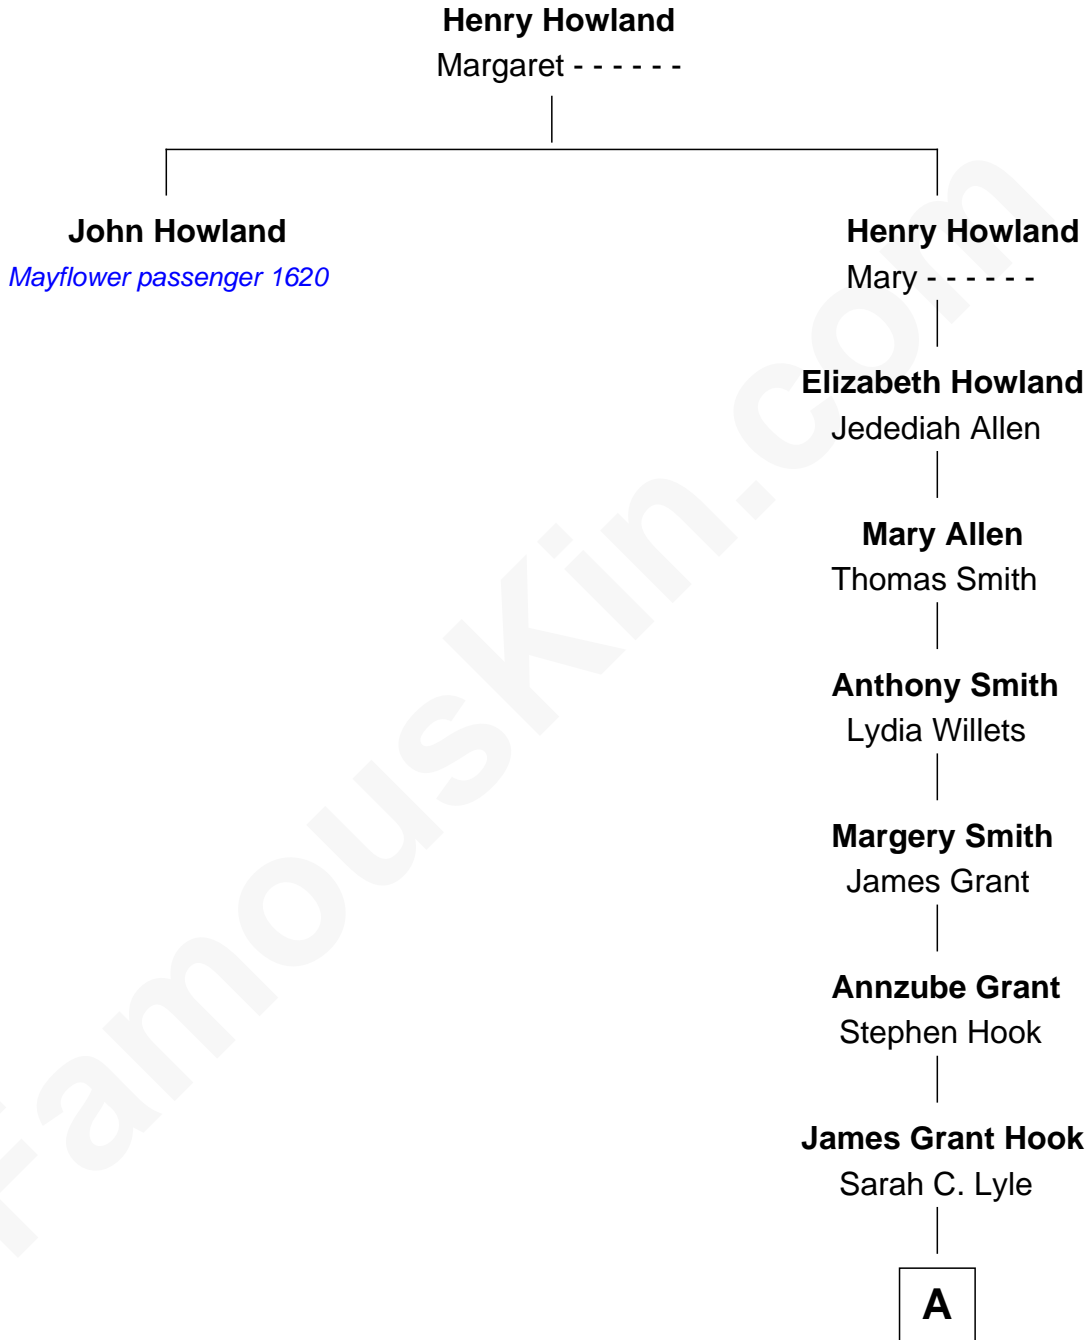

MAYFLOWER

FamousKin.com Relationship Chart of

John Howland

(c1598 - 1672/3) Mayflower passenger 1620

8th great-granduncle of

Johnny Carson

TV Host - "The Tonight Show"

A

—
William Hook

Cynthia Saphronia Hopkins

—
George William Hook

Jessie Elton Boyd

—
Ruth E. Hook

Homer Lloyd Carson

—
Johnny Carson

TV Host - "The Tonight Show"