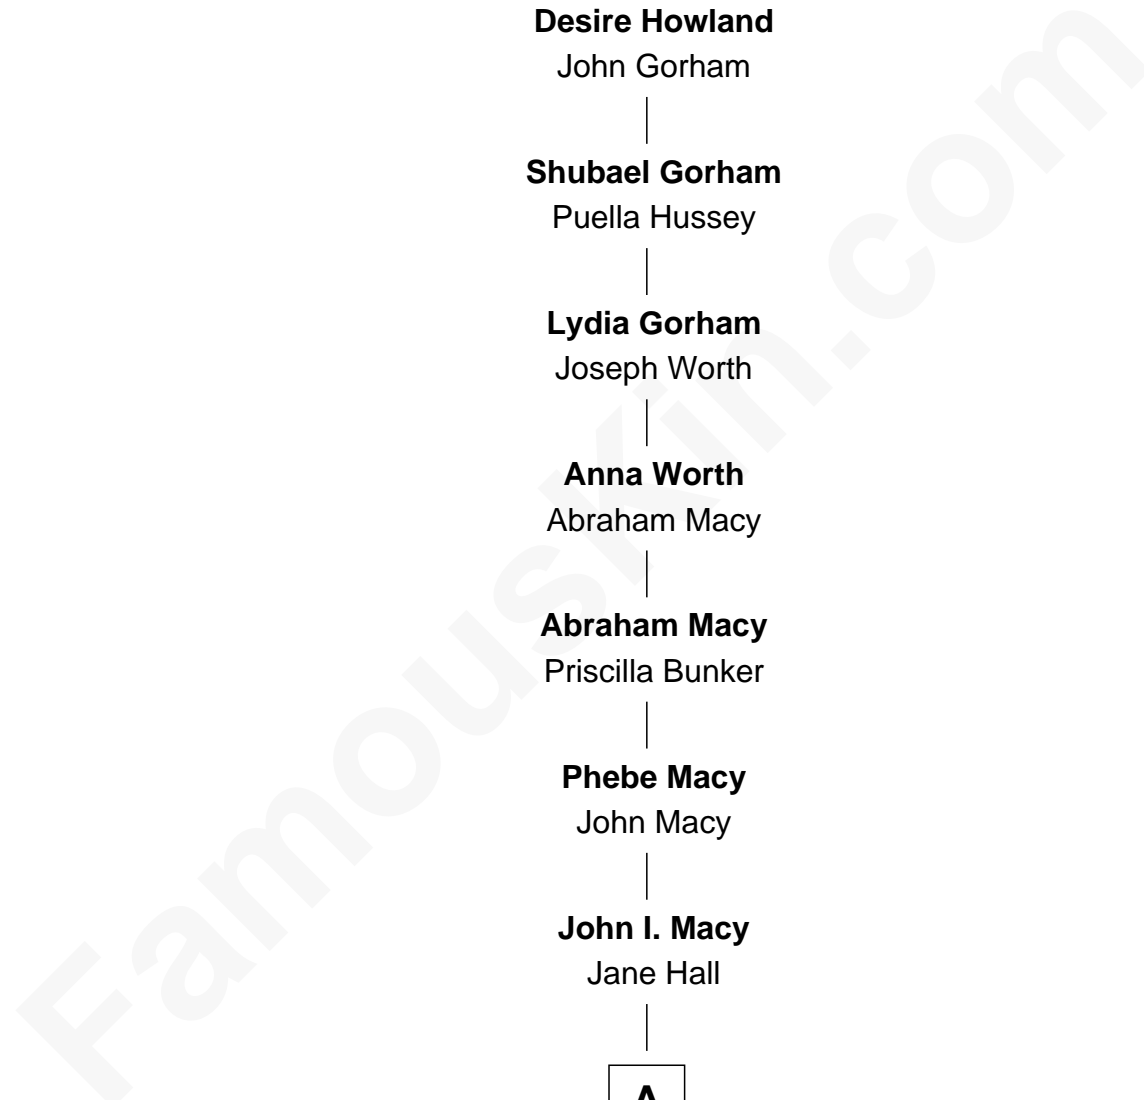

MAYFLOWER

FamousKin.com Relationship Chart of

John Howland

(c1598 - 1672/3) Mayflower passenger 1620

9th Great-grandfather of

William H. Macy

TV and Movie Actor

John Howland

Abraham Macy

Abraham Macy

Priscilla Bunker

Phebe Macy

John Macy

John I. Macy

Jane Hall

A