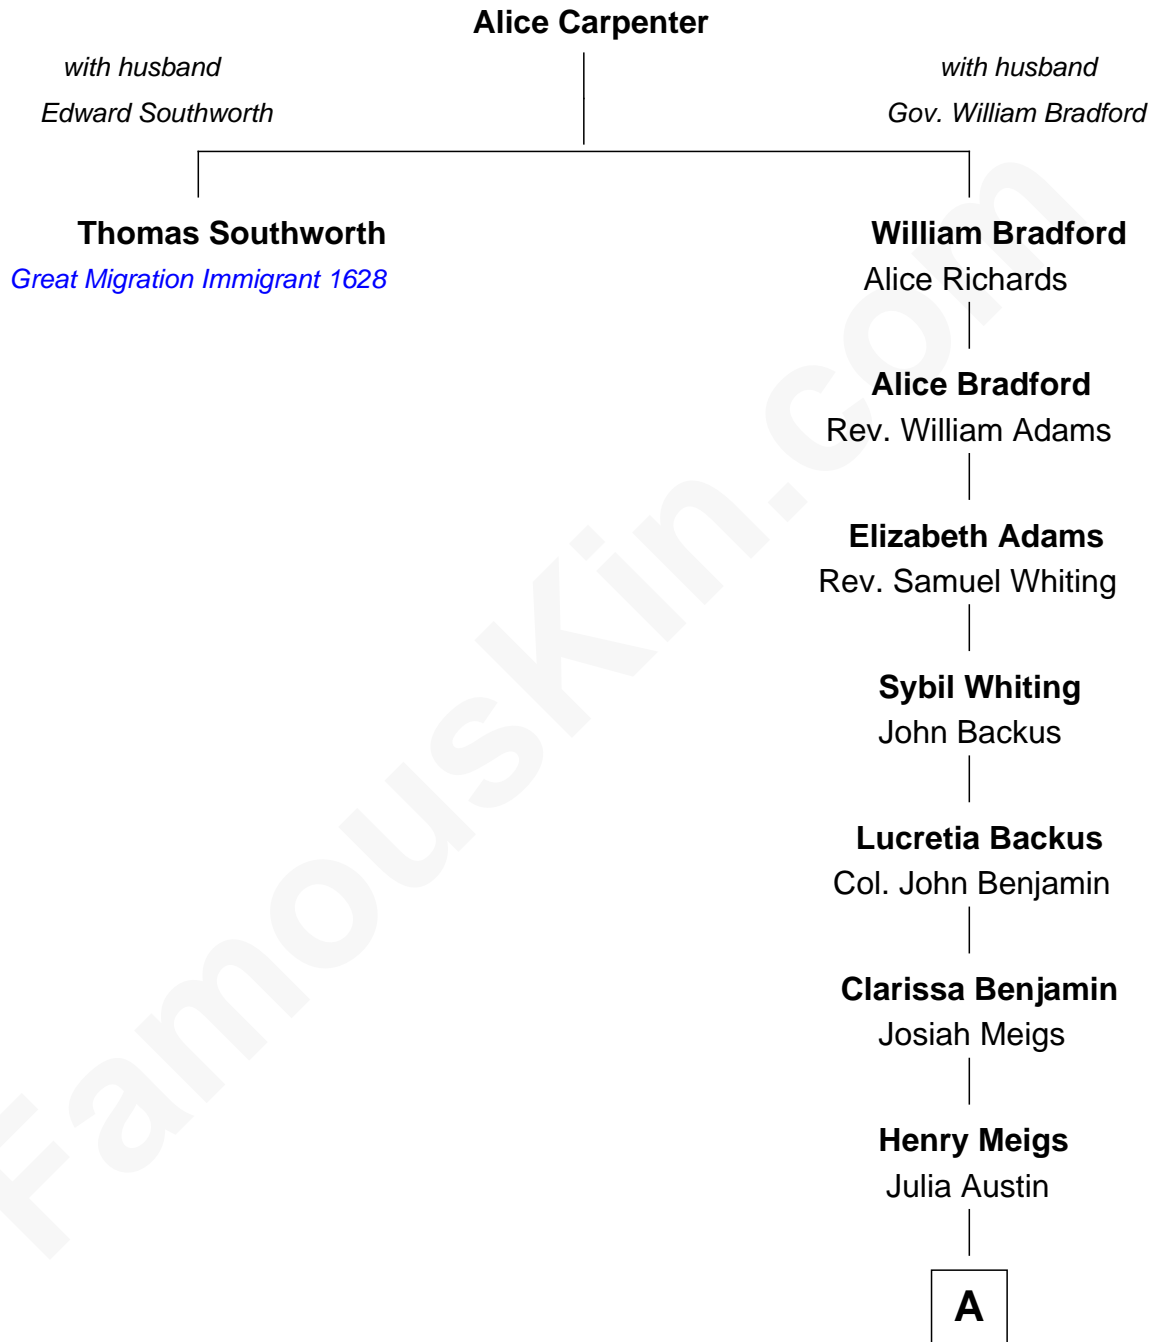

**FamousKin.com**  
**Relationship Chart of**  
**Thomas Southworth**

*(c1617-1669) Great Migration Immigrant 1628*

**6th great-granduncle of**

**Admiral Richard Worsam Meade III**

*Union Navy - U.S. Civil War*

A

Clara Forsyth Meigs  
Richard Worsam Meade

Admiral Richard Worsam Meade III  
*Union Navy - U.S. Civil War*

FamousKin.com