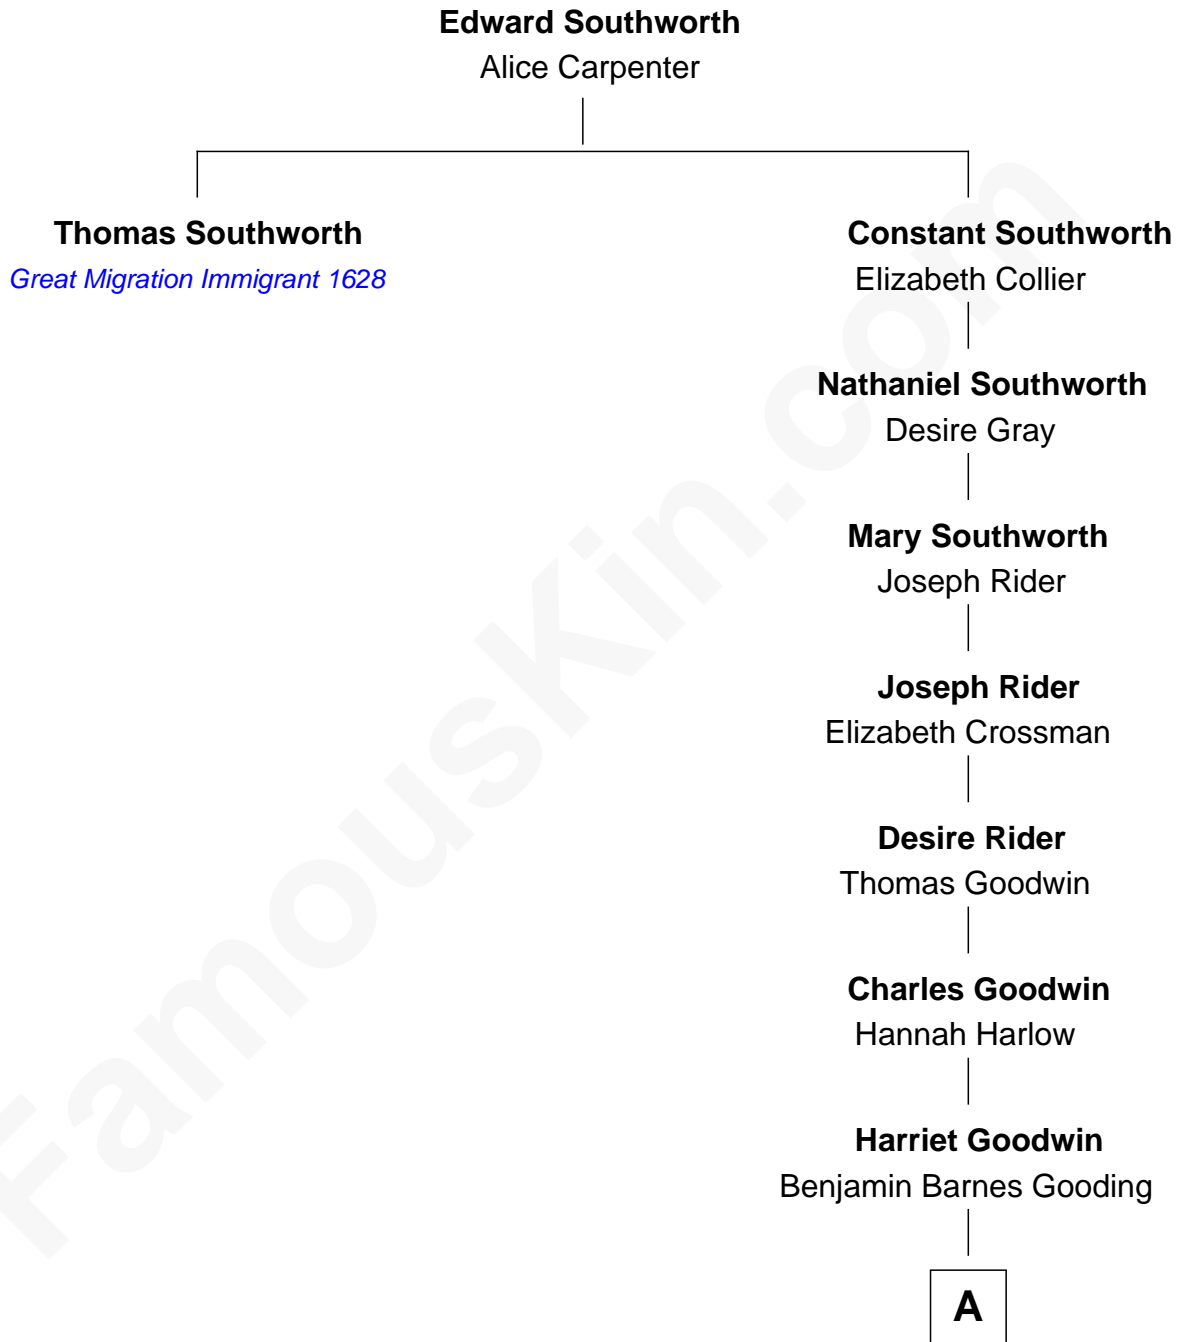

FamousKin.com
Relationship Chart of
Thomas Southworth

(c1617-1669) Great Migration Immigrant 1628

6th great-granduncle of

Mary Winthrop Gooding
Prolific Mayflower Descendant

A

—
Benjamin Winthrop Gooding

Lydia Sprague Freeman

—
Mary Winthrop Gooding

Prolific Mayflower Descendant

FamousKin.com