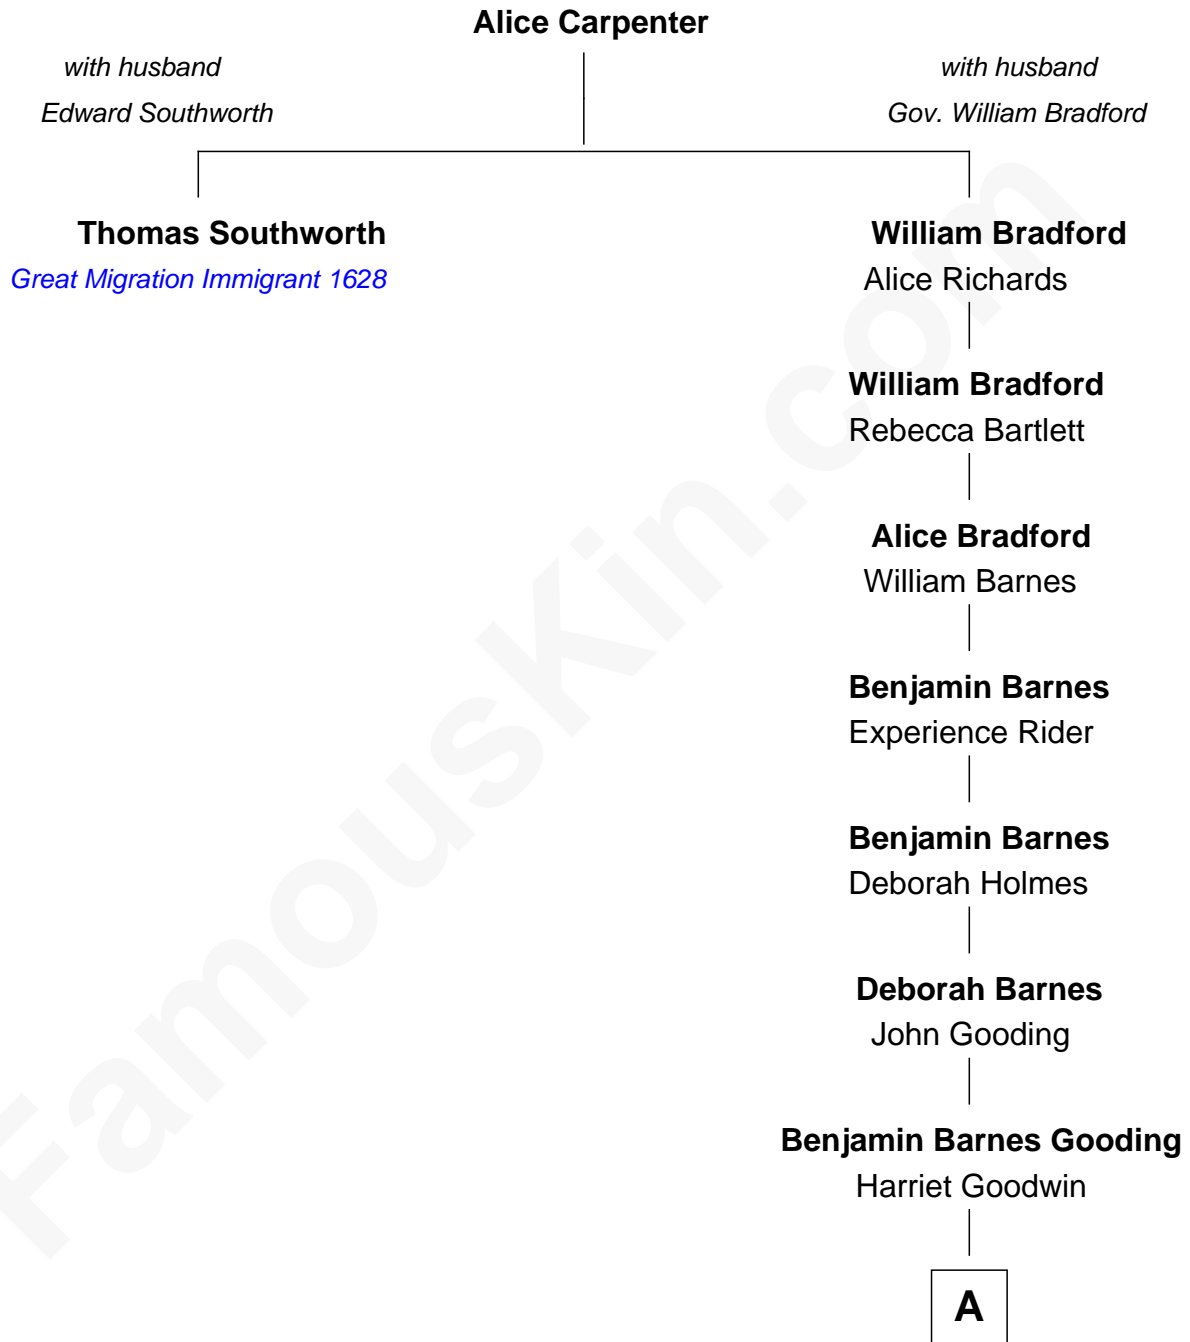

**FamousKin.com**  
**Relationship Chart of**  
**Thomas Southworth**

*(c1617-1669) Great Migration Immigrant 1628*

**6th great-granduncle of**

**Mary Winthrop Gooding**  
*Prolific Mayflower Descendant*

**A**

**Benjamin Winthrop Gooding**

Lydia Sprague Freeman

**Mary Winthrop Gooding**

*Prolific Mayflower Descendant*

FamousKin.com