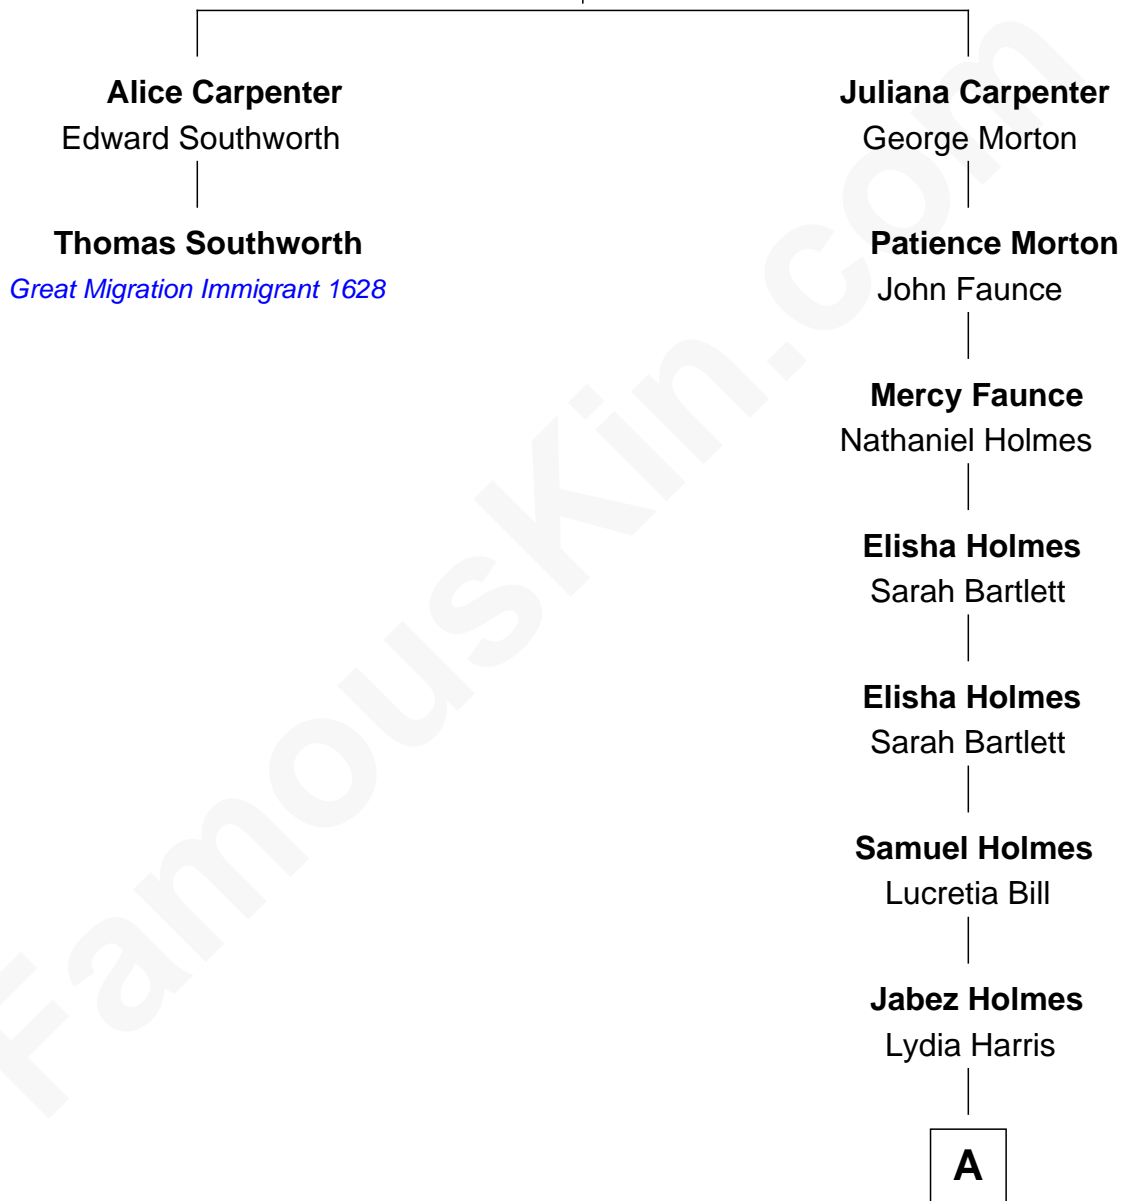

FamousKin.com

Relationship Chart of

Thomas Southworth

(c1617-1669) Great Migration Immigrant 1628

1st cousin 12 times removed of

Kristen Wiig

TV and Movie Actress

Alexander Carpenter

A

Bartlett Holmes
Mercy Stanton Kimball

Sarah White Holmes
James B. Palmer

Helen Maria Palmer
Gen. Albert Putnam Day

John Palmer Day
Catherine Curtis

Margaret Curtis Day
William Carroll Johnston

Laurie Day Johnston
Jon Arne Joseph Wiig