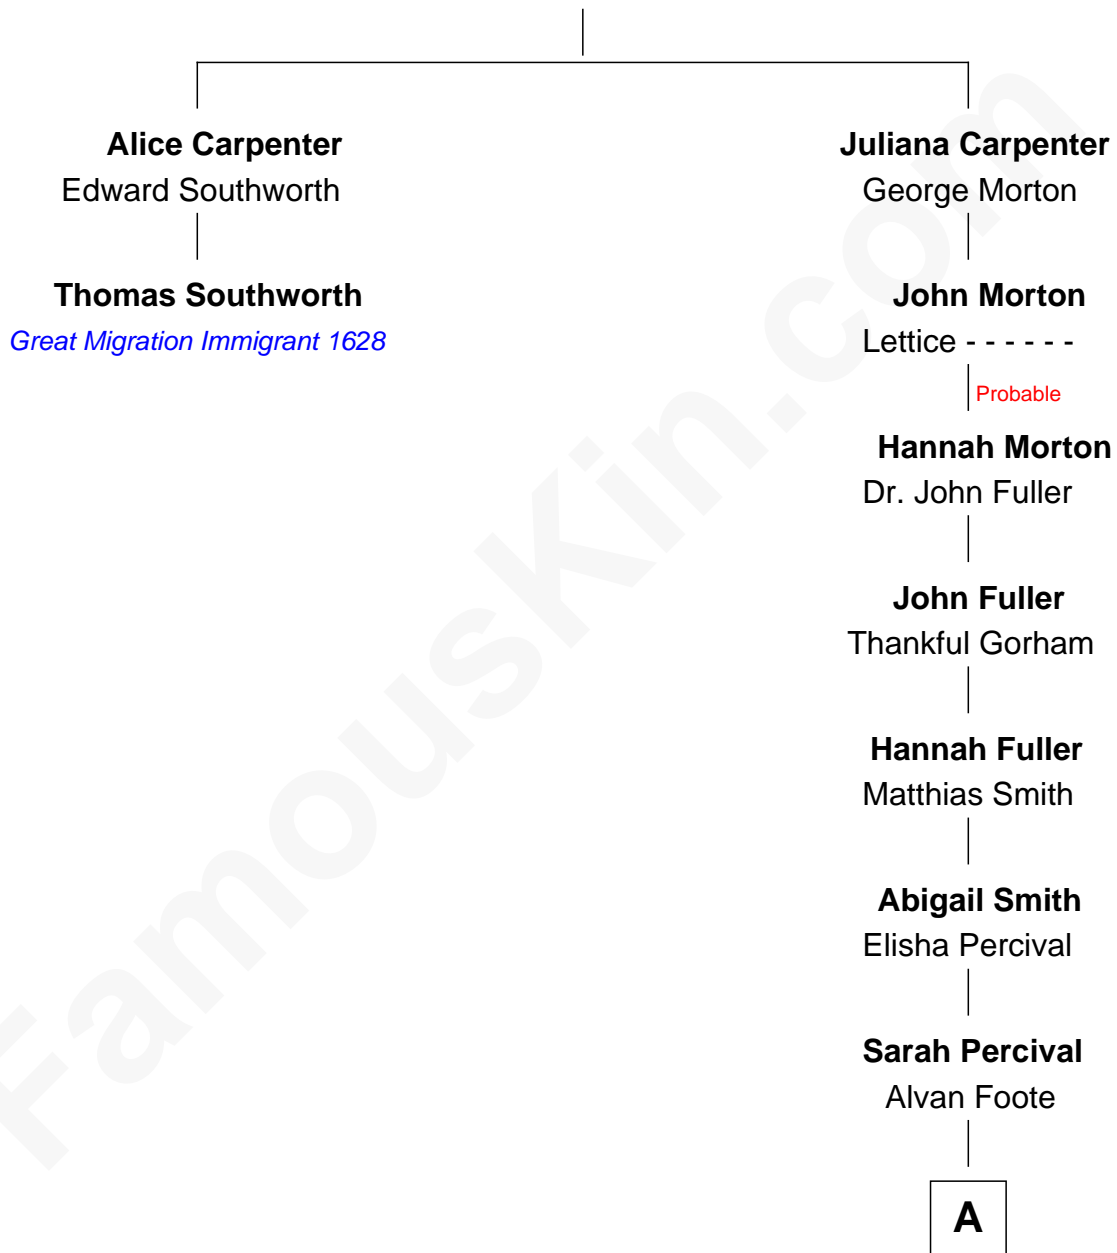

FamousKin.com
Relationship Chart of
Thomas Southworth

(c1617-1669) Great Migration Immigrant 1628

1st cousin 10 times removed of

Richard Chamberlain

TV and Movie Actor

Alexander Carpenter

A

—
Alvan Foote

Eliza Priscilla Winchell

—
Julia Sophia Foote

Fordyce Roper

—
Carolyn Derby Roper

Dr. August Wilhelm von Benzon

—
Elsa Winnifred von Benzon

Charles Axion Chamberlain

—
Richard Chamberlain