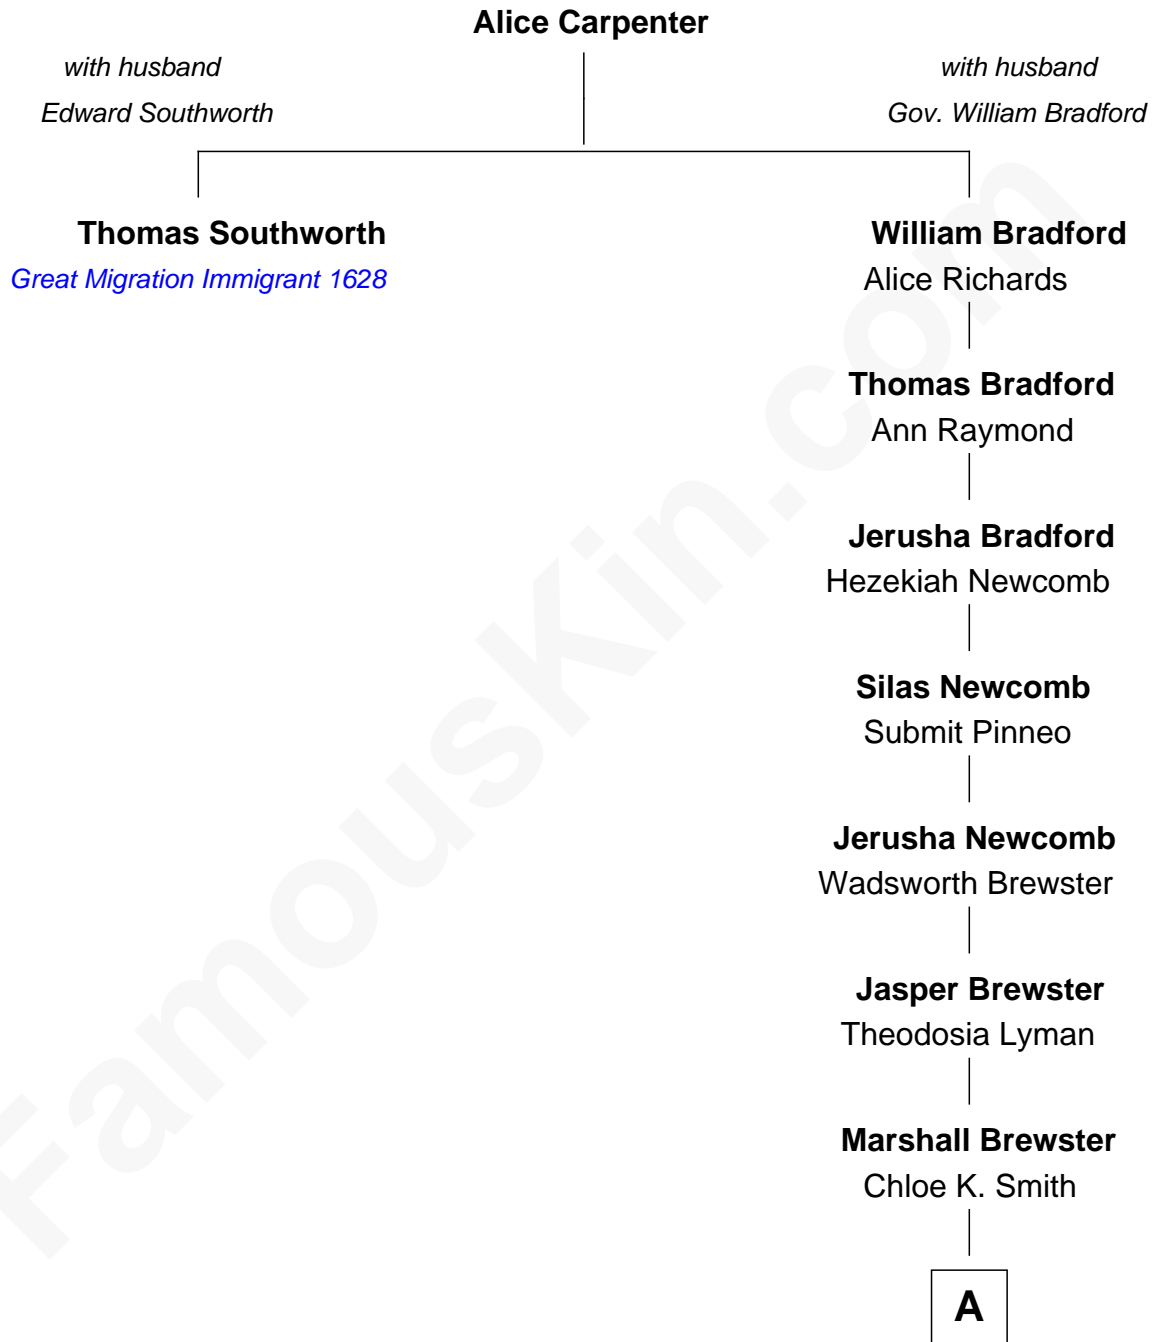

FamousKin.com

Relationship Chart of

Thomas Southworth

(c1617-1669) Great Migration Immigrant 1628

10th great-granduncle of

Austin Butler

TV and Movie Actor

A

Sidney L. Brewster

Louisa Curry

Grace Lillian Brewster

Fred Emerson Padelford

Barbara Lou Padelford

Charles Lonzo Hendrickson

Linda Lou Hendrickson

Michael Ray Butler