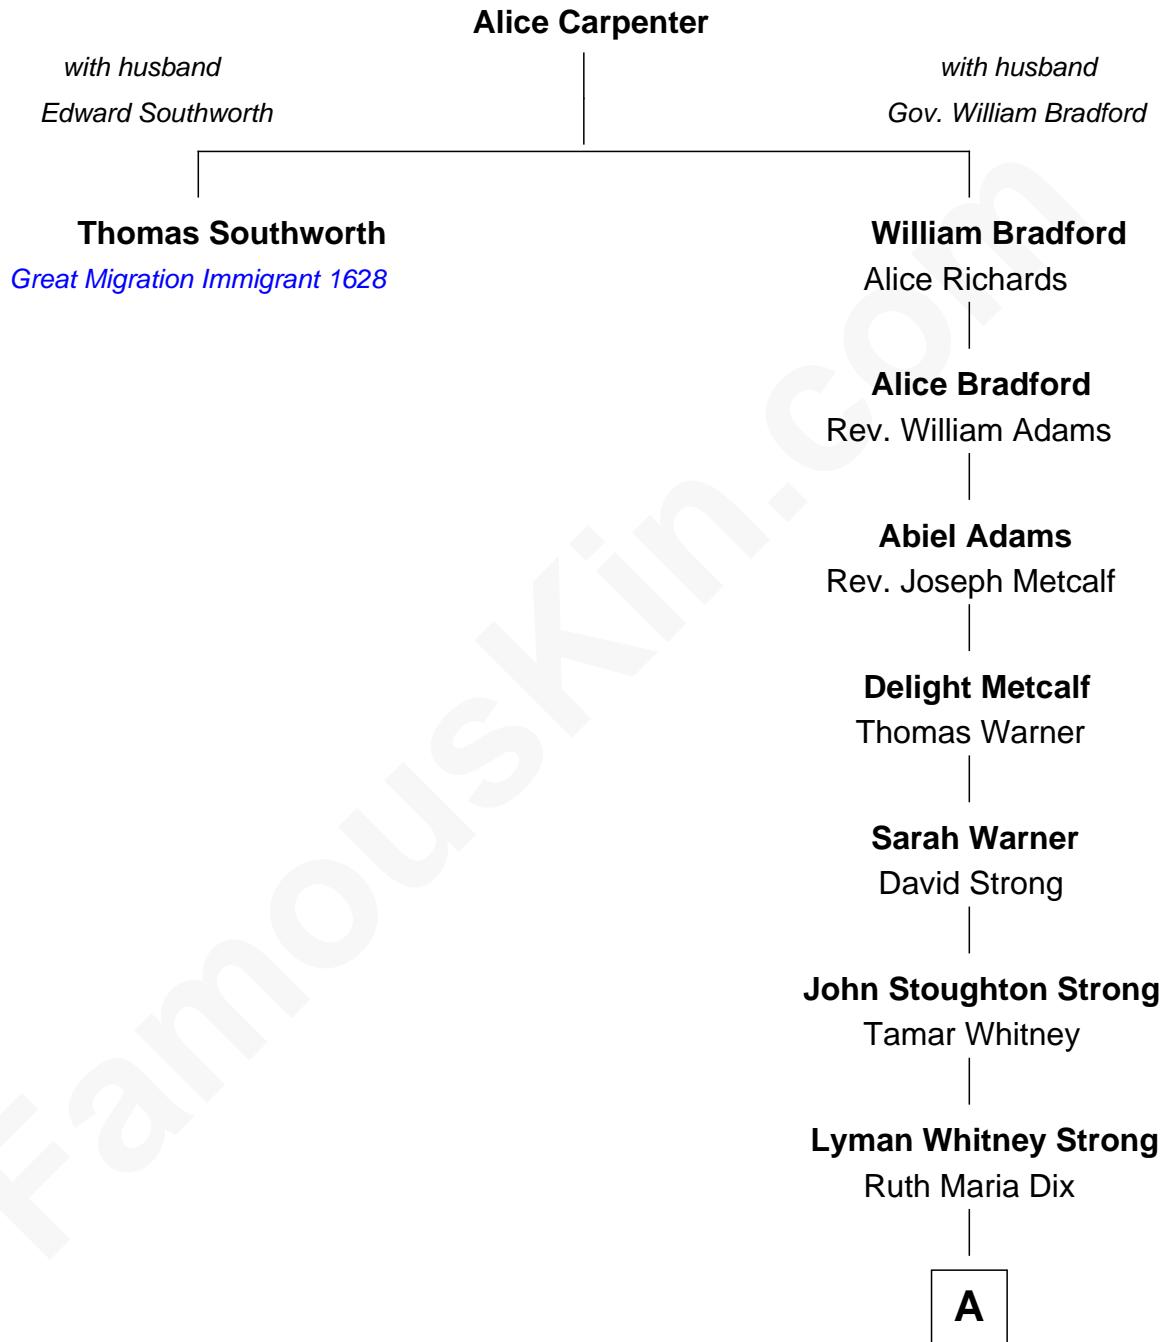

FamousKin.com
Relationship Chart of
Thomas Southworth

(c1617-1669) Great Migration Immigrant 1628

7th great-granduncle of

Lyman Spitzer

Astronomer and Theoretical Physicist

A

—
Sarah Elizabeth Strong
Adelbert Lorenzo Spitzer