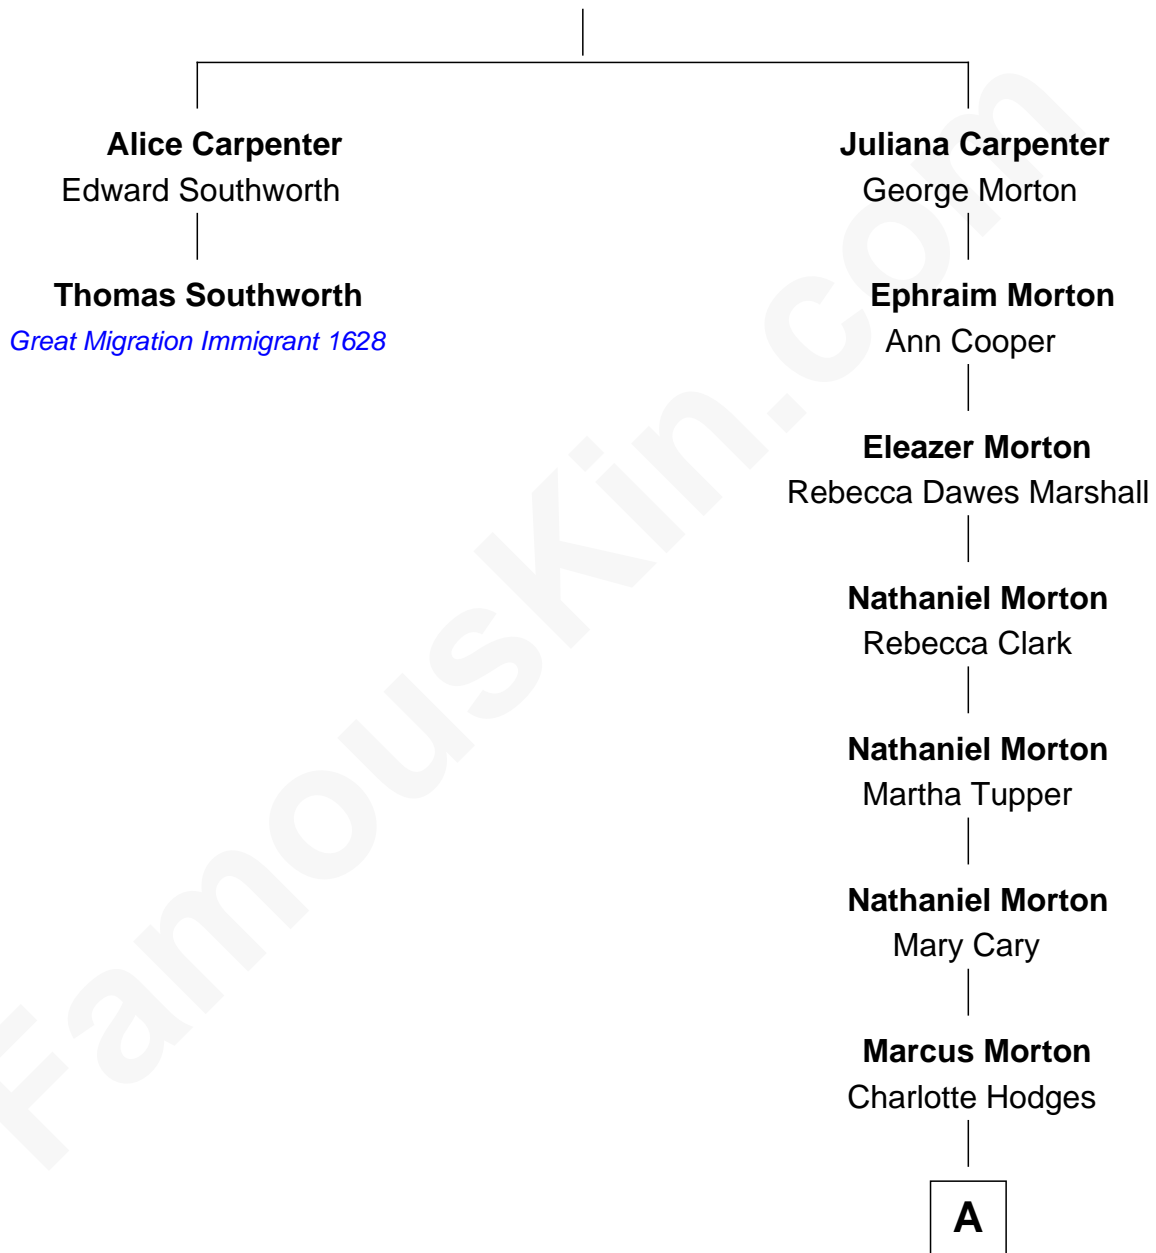

FamousKin.com

Relationship Chart of

Thomas Southworth

(c1617-1669) Great Migration Immigrant 1628

1st cousin 7 times removed of

Alice French

(aka Octave Thanet) Novelist and Short Story Writer

Alexander Carpenter

A

—
Frances Wood Morton
George Henry French

—
Alice French
aka Octave Thanet

FamousKin.com