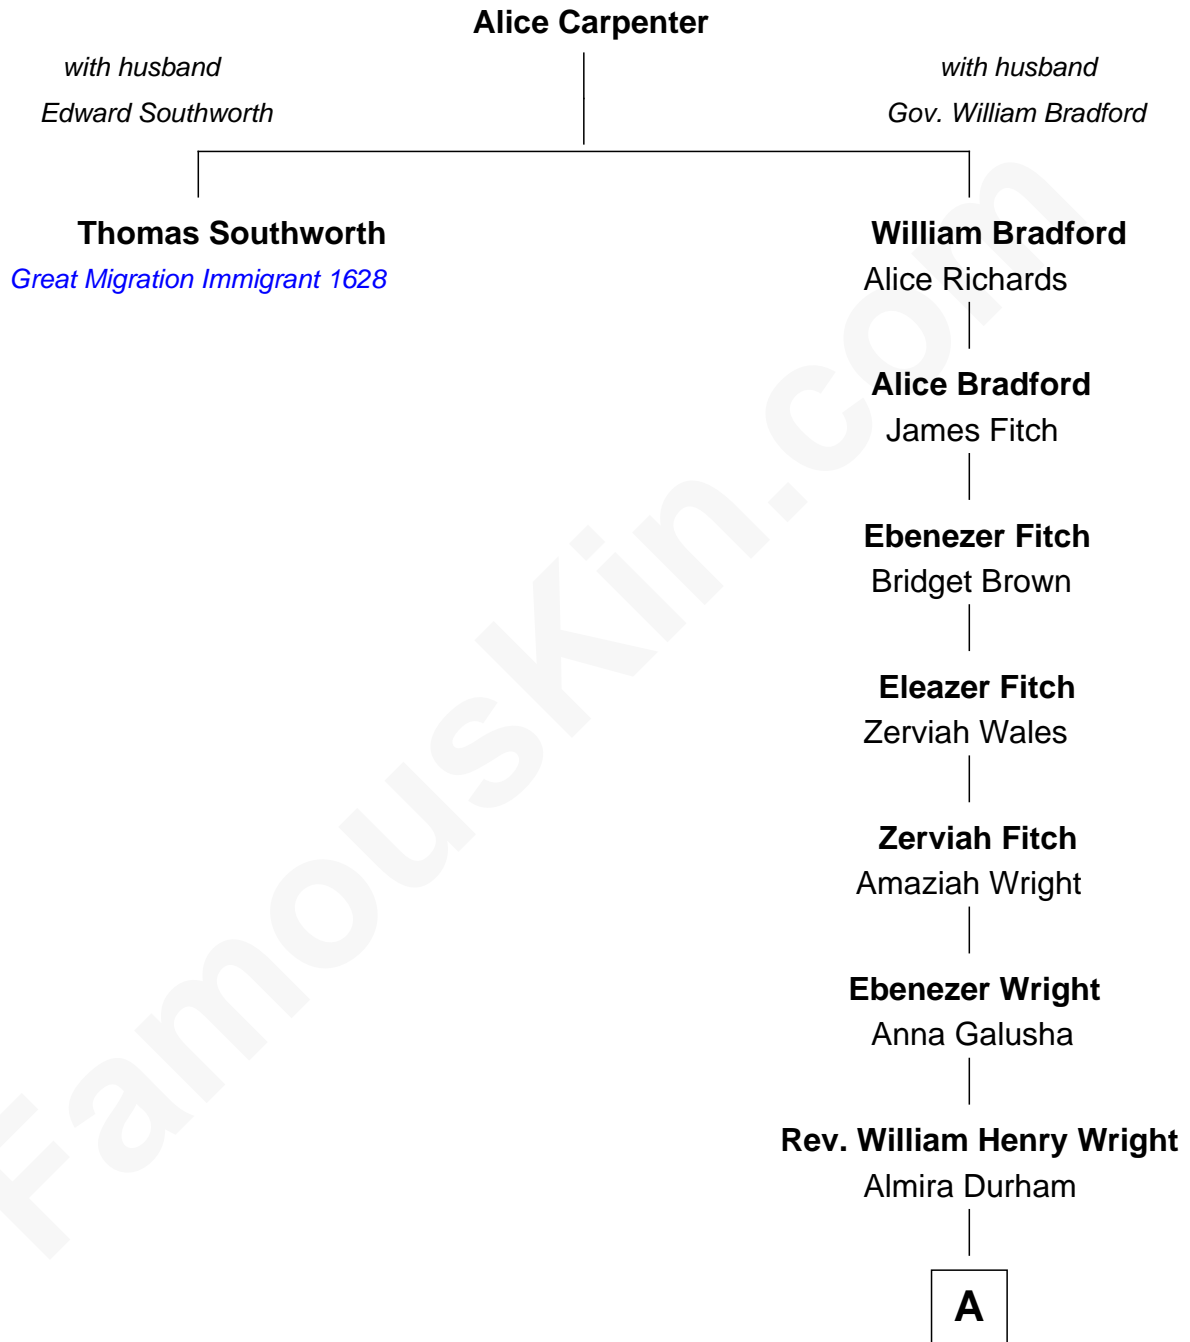

FamousKin.com

Relationship Chart of

Thomas Southworth

(c1617-1669) Great Migration Immigrant 1628

7th great-granduncle of

James B. A. Robertson

4th Governor of Oklahoma

A

—
Horace Wright

Maria Elizabeth Williams

—
Clarissa Martha Wright

James Brooks Ayers Robertson

—
James B. A. Robertson

4th Governor of Oklahoma

FamousKin.com