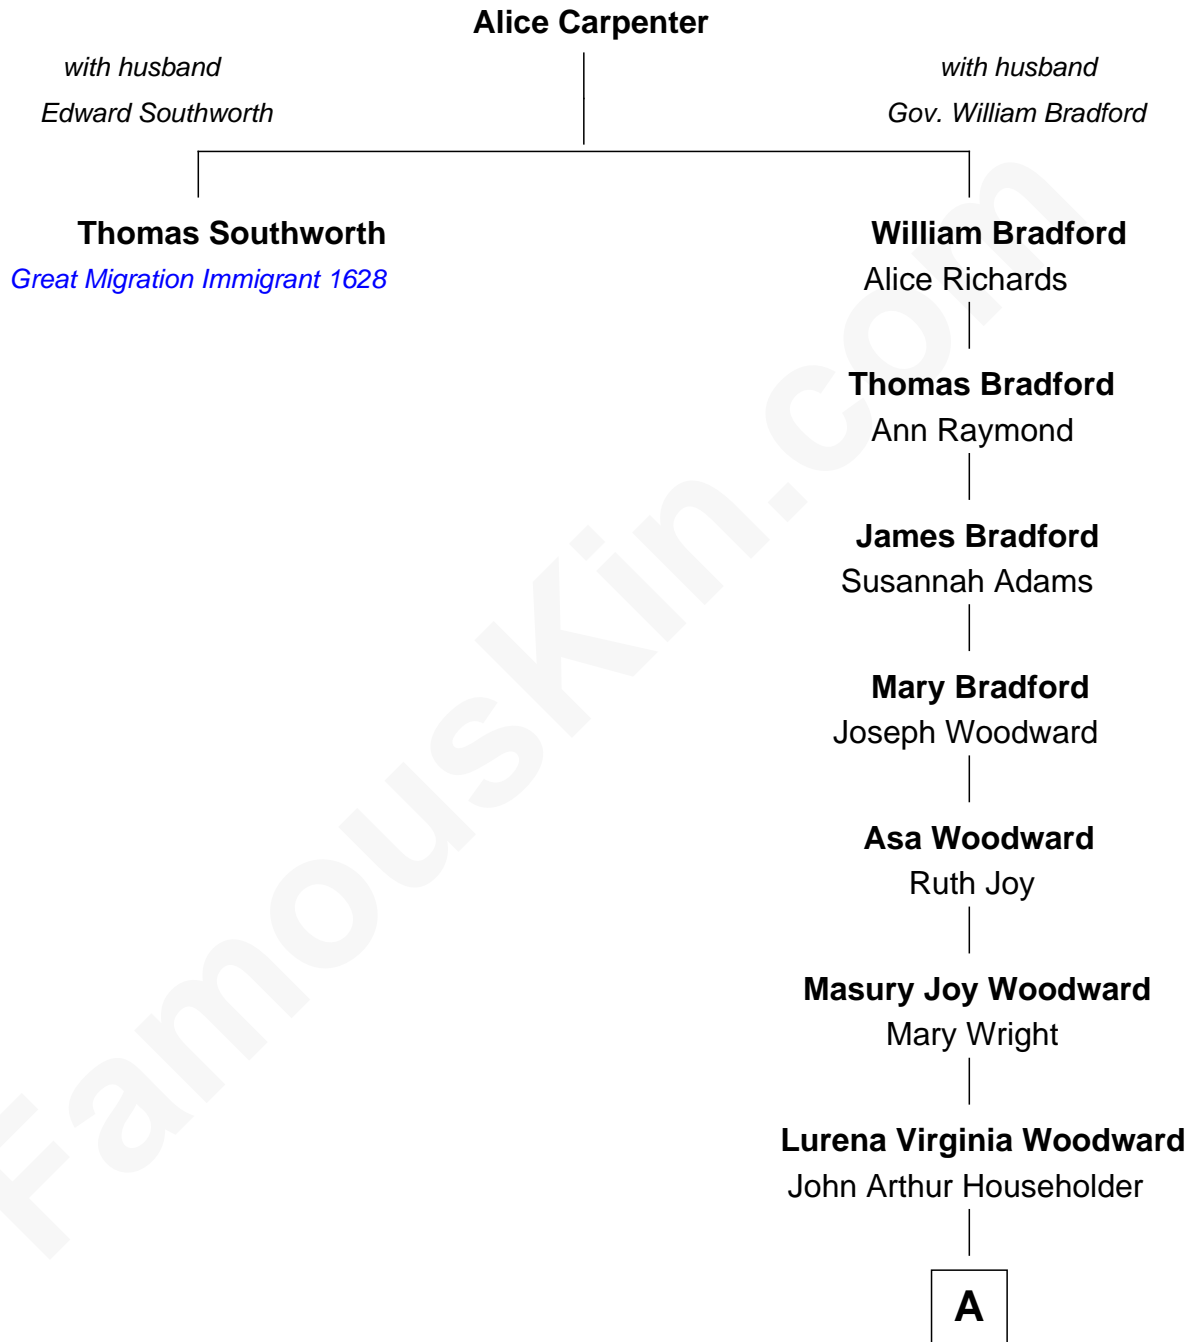

**FamousKin.com**  
**Relationship Chart of**  
**Thomas Southworth**

*(c1617-1669) Great Migration Immigrant 1628*

**7th great-granduncle of**

**Hugh Hefner**

*Founder of Playboy Magazine*

A

Lois Nina Householder

James Marston Hefner

Glenn Lucius Hefner

Grace Caroline Swanson

Hugh Hefner

*Founder of Playboy Magazine*

FamousKin.com