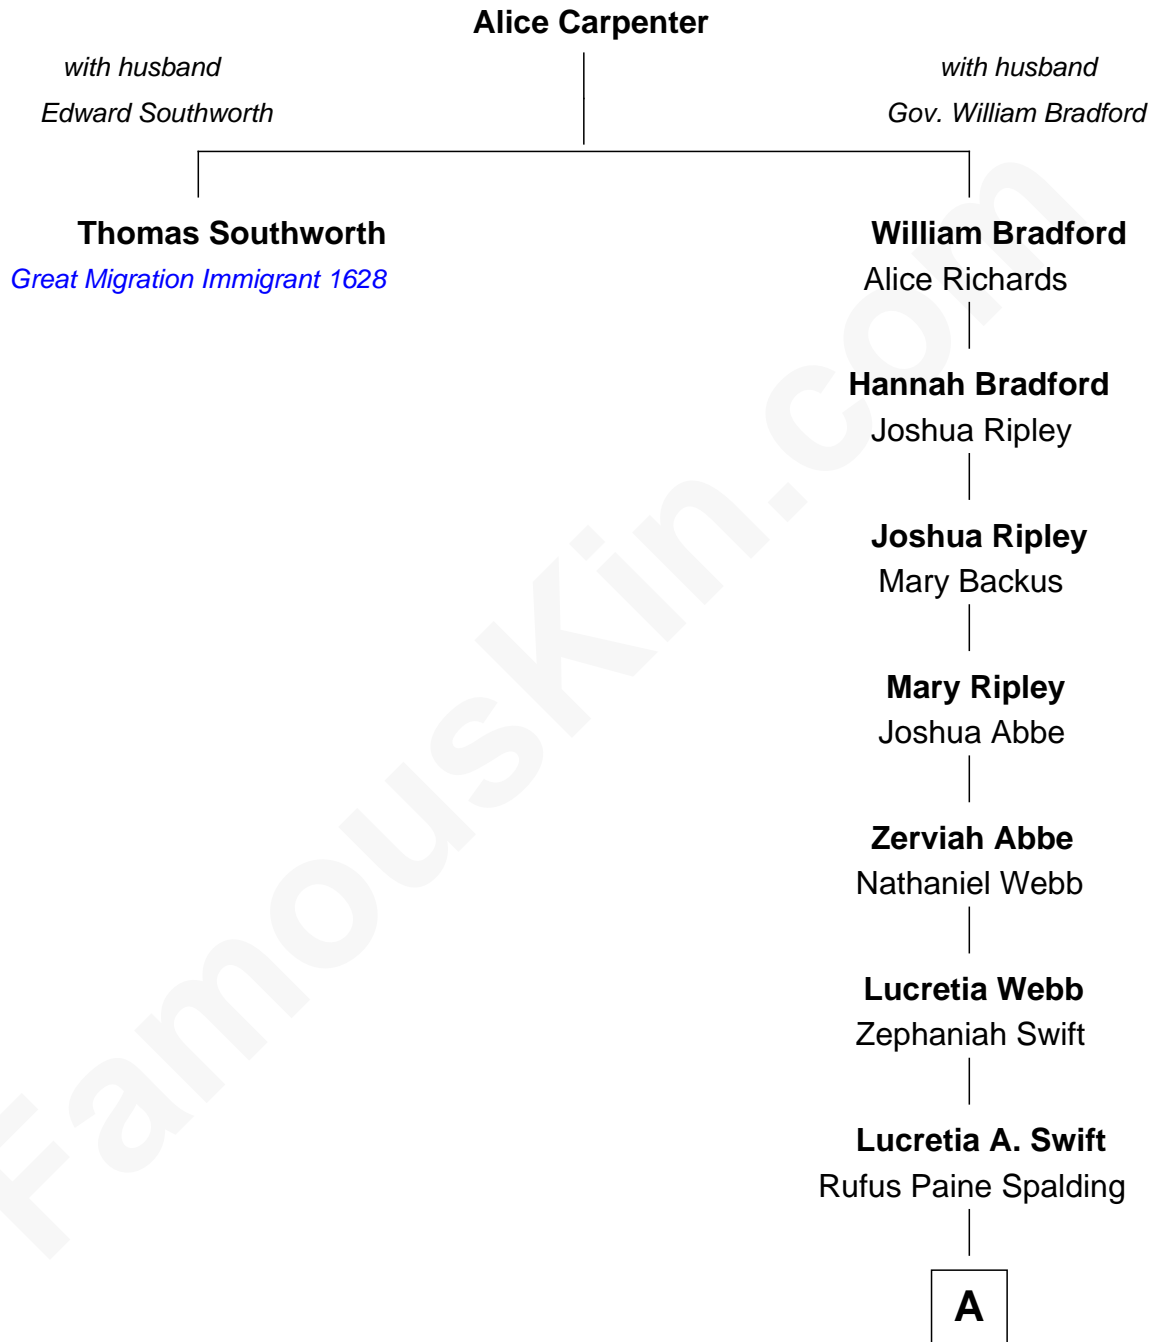

**FamousKin.com**  
**Relationship Chart of**  
**Thomas Southworth**

*(c1617-1669) Great Migration Immigrant 1628*

**6th great-granduncle of**

**William Rufus Day**

*36th U.S. Secretary of State*

**A**

Emily Swift Spalding

Luther Day

**William Rufus Day**

*36th U.S. Secretary of State*

FamousKin.com