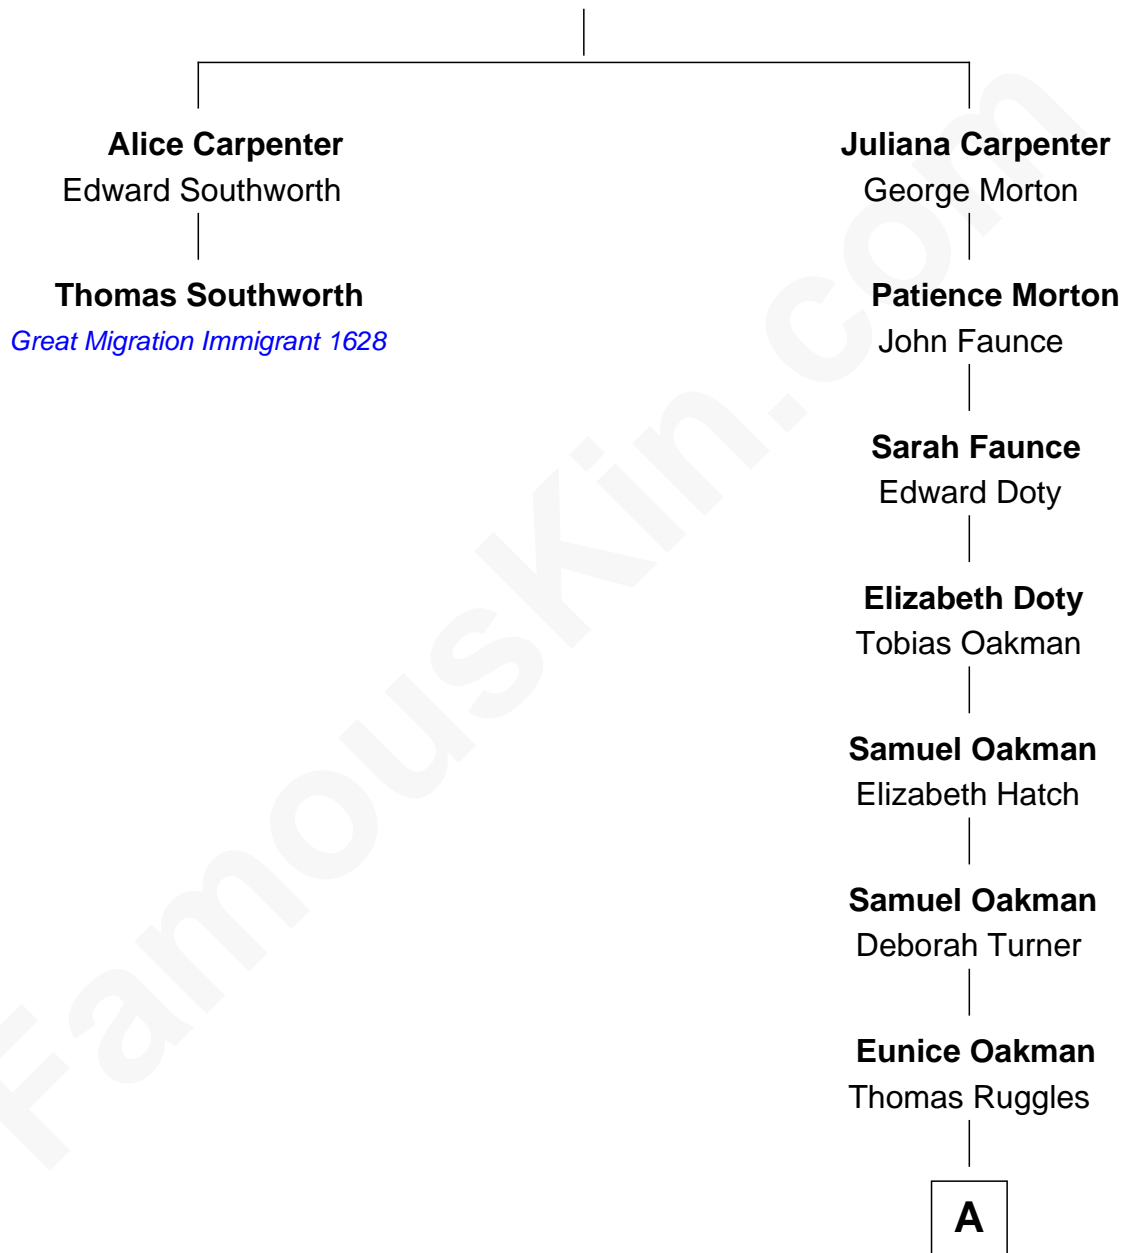

FamousKin.com
Relationship Chart of
Thomas Southworth

(c1617-1669) Great Migration Immigrant 1628

1st cousin 9 times removed of

Roger Nash Baldwin
Co-Founder of the ACLU

Alexander Carpenter

A

—
Betsey Ruggles

Henry Briggs

—
Deborah Clapp Briggs

Israel Nash

—
Lucy Cushing Nash

Frank Fenno Baldwin

—
Roger Nash Baldwin

Co-Founder of the ACLU