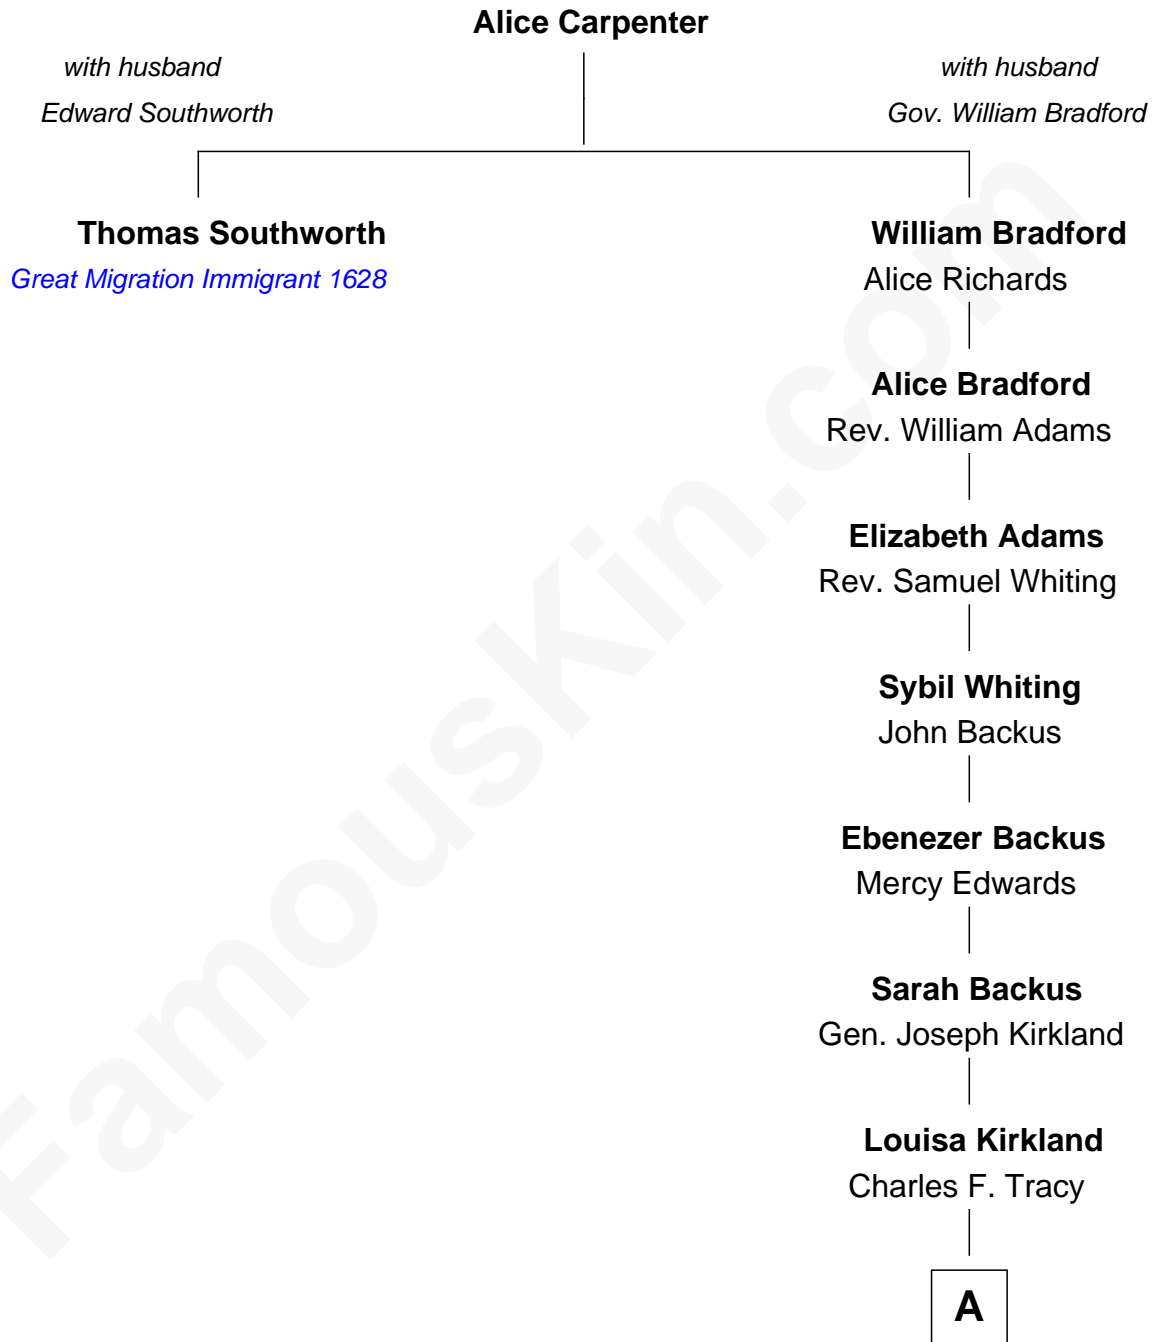

FamousKin.com
Relationship Chart of
Thomas Southworth

(c1617-1669) Great Migration Immigrant 1628

7th great-granduncle of

Henry Sturgis Morgan

Co-Founder of Morgan Stanley

A

—
Frances Louisa Tracy

John Pierpont Morgan

—
John Pierpont Morgan

Jane Norton Grew

—
Henry Sturgis Morgan

Co-Founder of Morgan Stanley

FamousKin.com