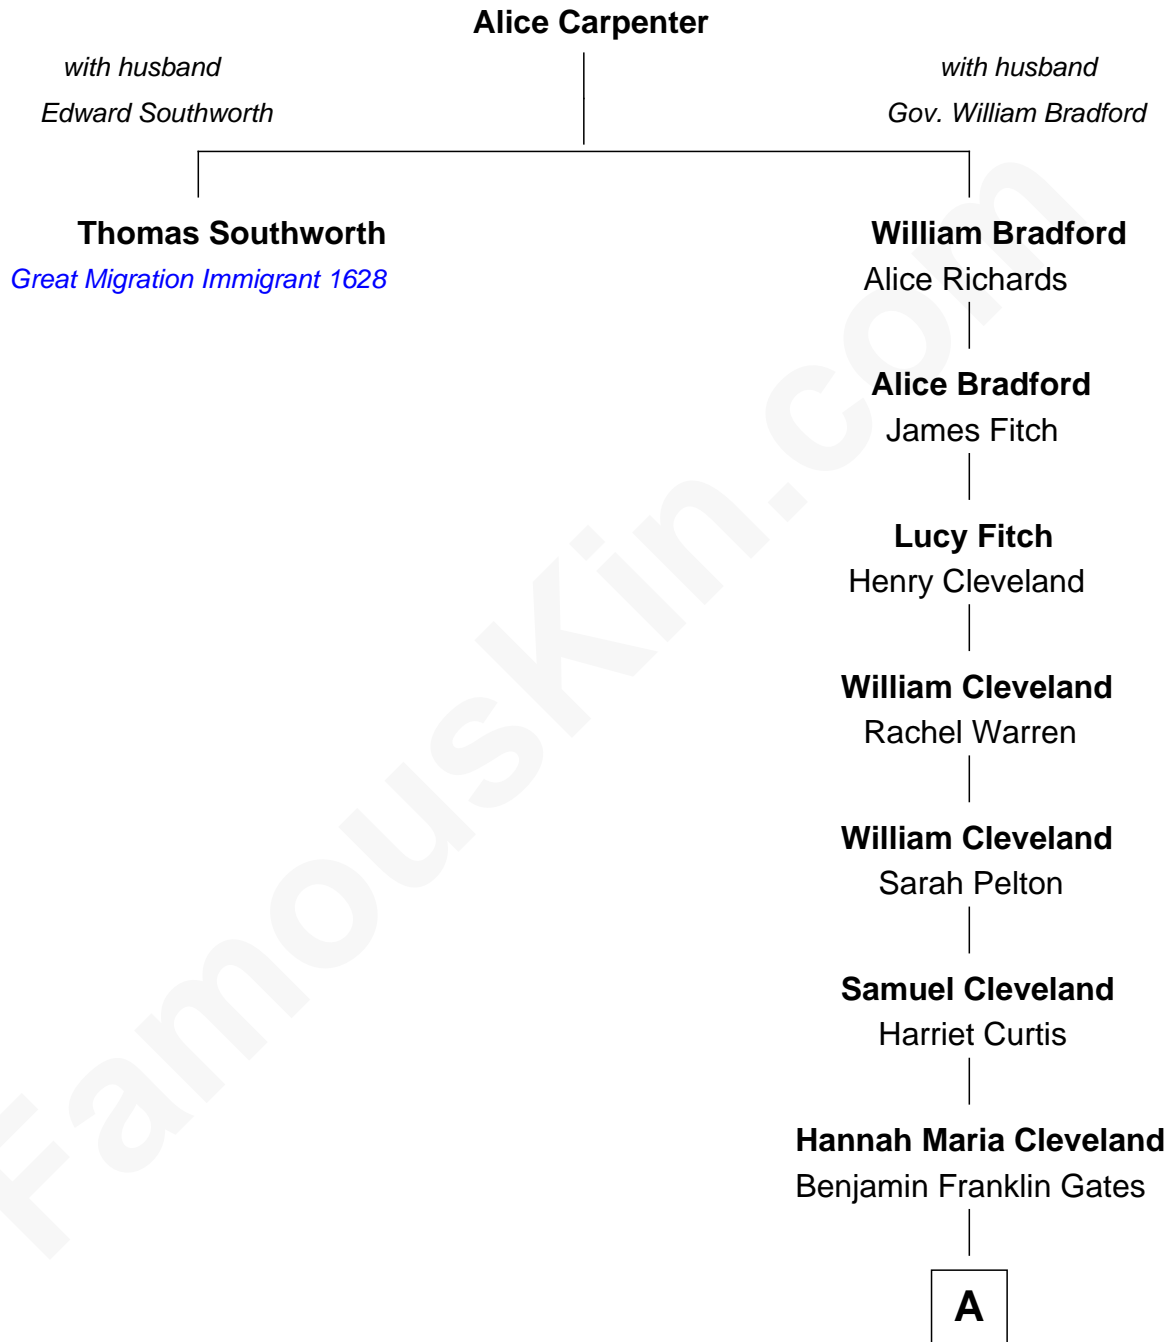

FamousKin.com

Relationship Chart of

Thomas Southworth

(c1617-1669) *Great Migration Immigrant 1628*

8th great-granduncle of

Tony Dow
TV Actor

A

—
Anna Maria Gates
James Keyes Montrose

—
James Fay Montrose
Alice Lee Anders

—
Muriel Virginia Montrose
John Stevens Dow

—
Tony Dow
TV Actor