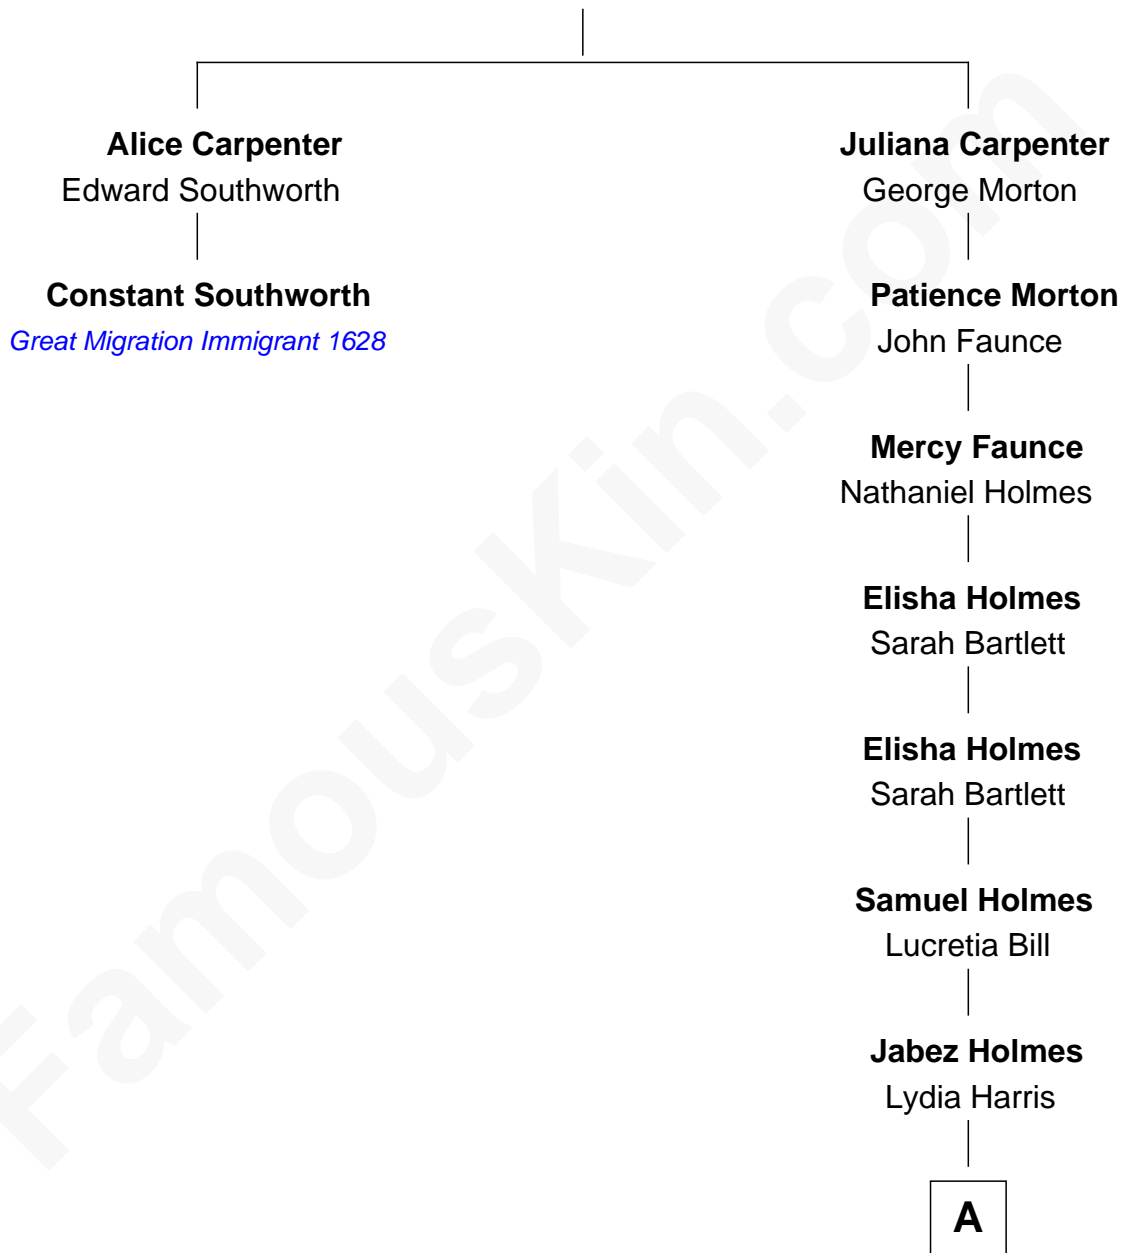

## Relationship Chart of

### Constant Southworth

(c1612 - 1678/9) Great Migration Immigrant 1628

1st cousin 12 times removed of

**Kristen Wiig**

TV and Movie Actress

**Alexander Carpenter**

**A**

**Bartlett Holmes**  
Mercy Stanton Kimball

**Sarah White Holmes**  
James B. Palmer

**Helen Maria Palmer**  
Gen. Albert Putnam Day

**John Palmer Day**  
Catherine Curtis

**Margaret Curtis Day**  
William Carroll Johnston

**Laurie Day Johnston**  
Jon Arne Joseph Wiig