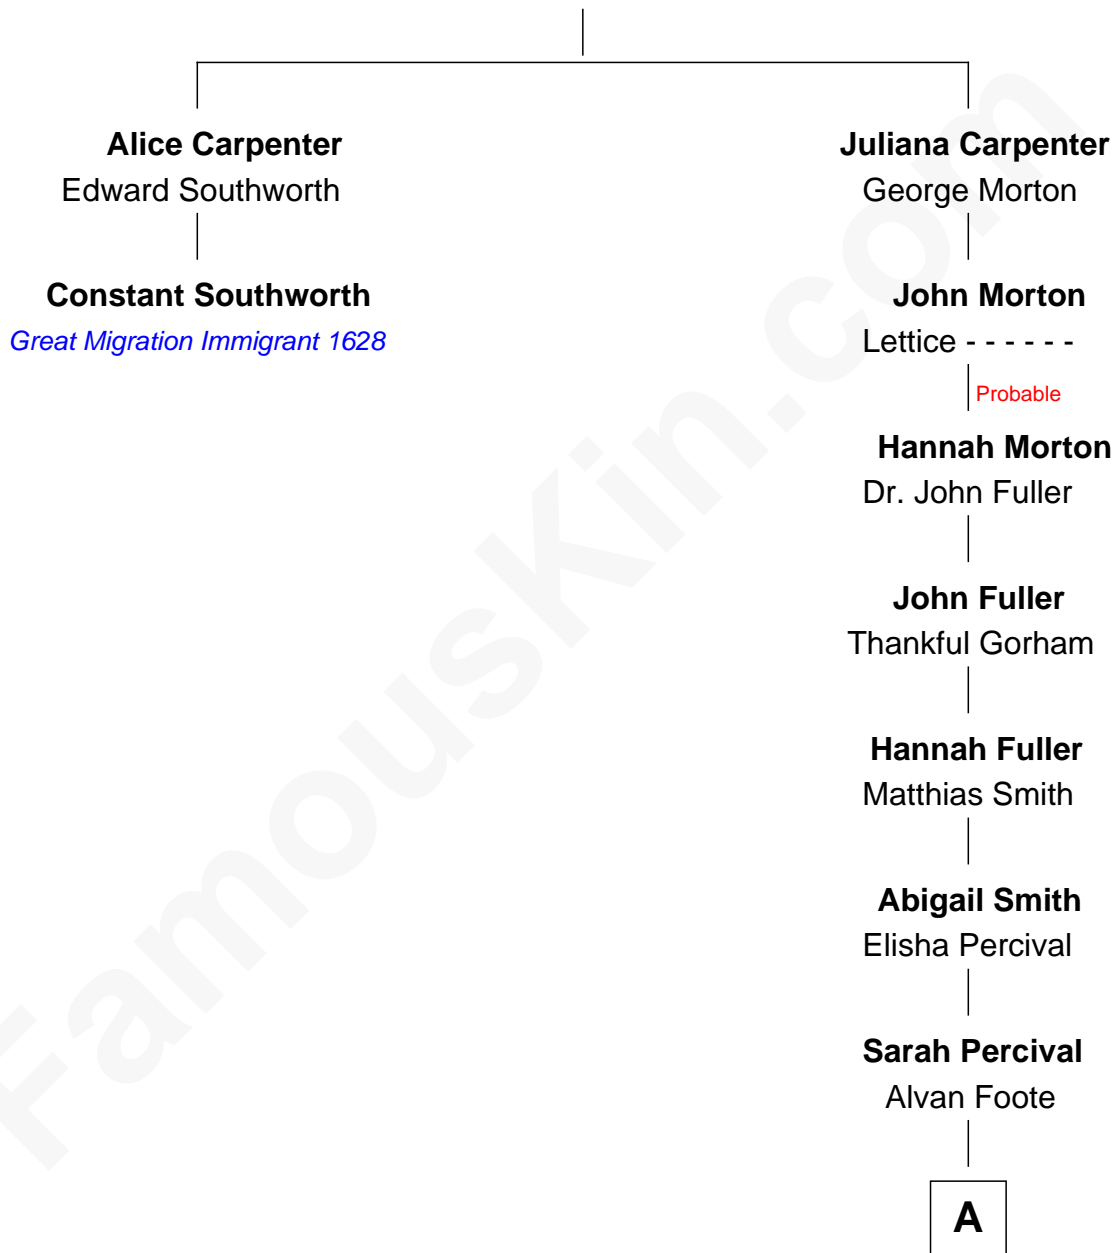

**FamousKin.com**  
**Relationship Chart of**  
**Constant Southworth**

*(c1612 - 1678/9) Great Migration Immigrant 1628*

**1st cousin 10 times removed of**

**Richard Chamberlain**

*TV and Movie Actor*

**Alexander Carpenter**

**A**

—  
**Alvan Foote**

Eliza Priscilla Winchell

—  
**Julia Sophia Foote**

Fordyce Roper

—  
**Carolyn Derby Roper**

Dr. August Wilhelm von Benzon

—  
**Elsa Winnifred von Benzon**