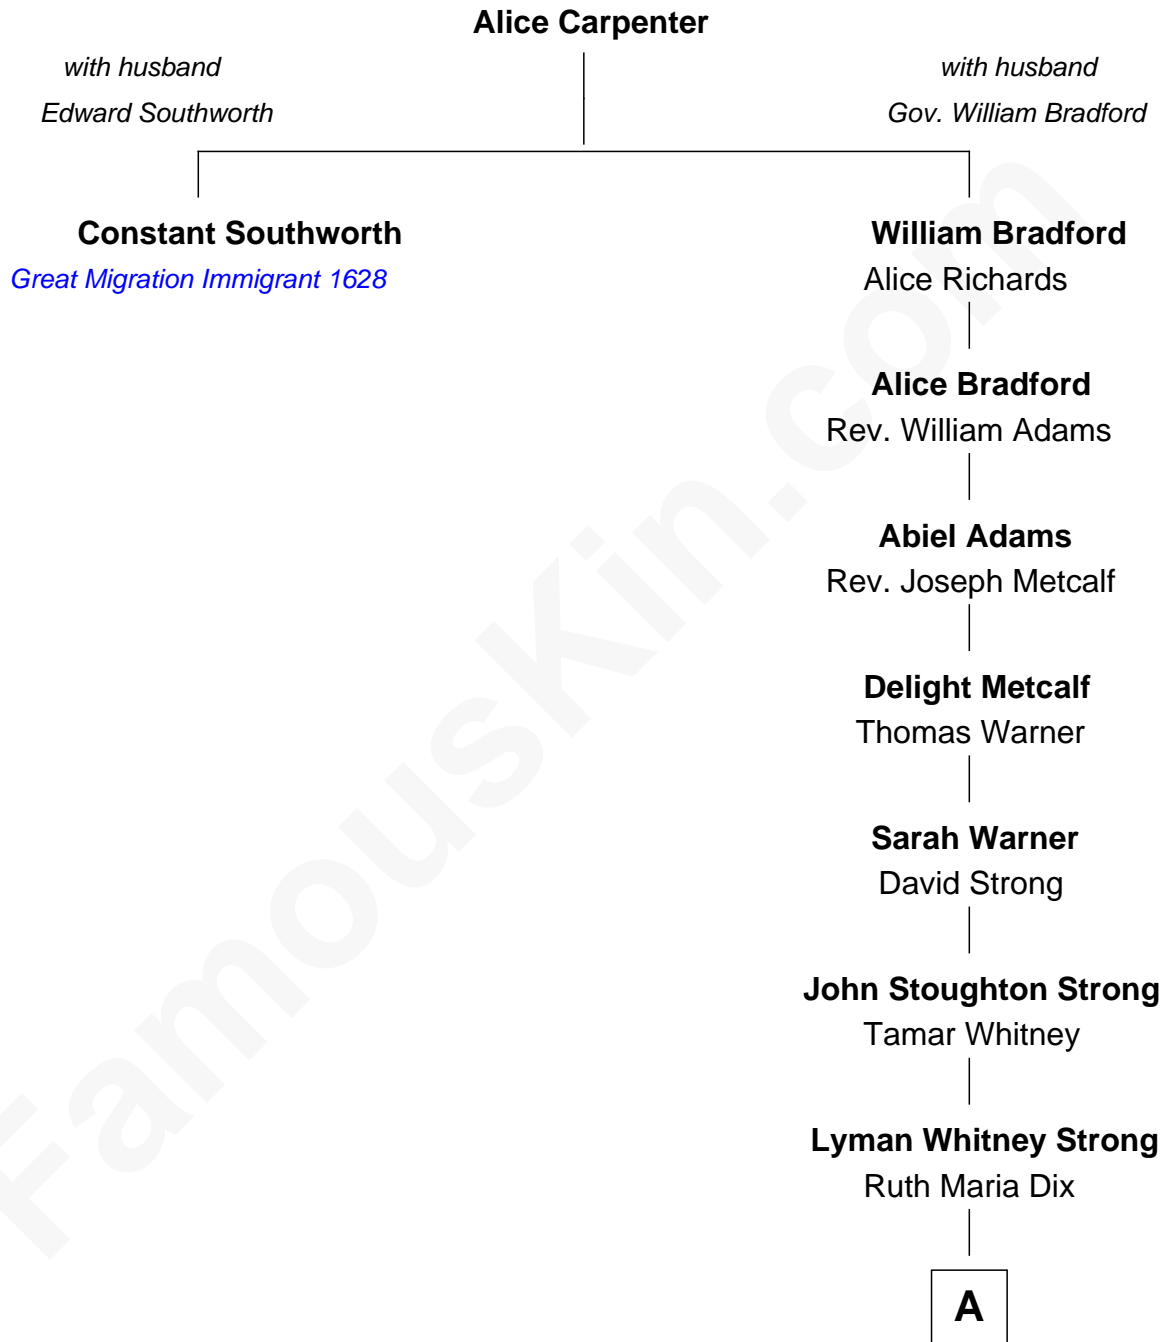

FamousKin.com
Relationship Chart of
Constant Southworth

(c1612 - 1678/9) Great Migration Immigrant 1628

7th great-granduncle of

Lyman Spitzer

Astronomer and Theoretical Physicist

A

Sarah Elizabeth Strong
Adelbert Lorenzo Spitzer