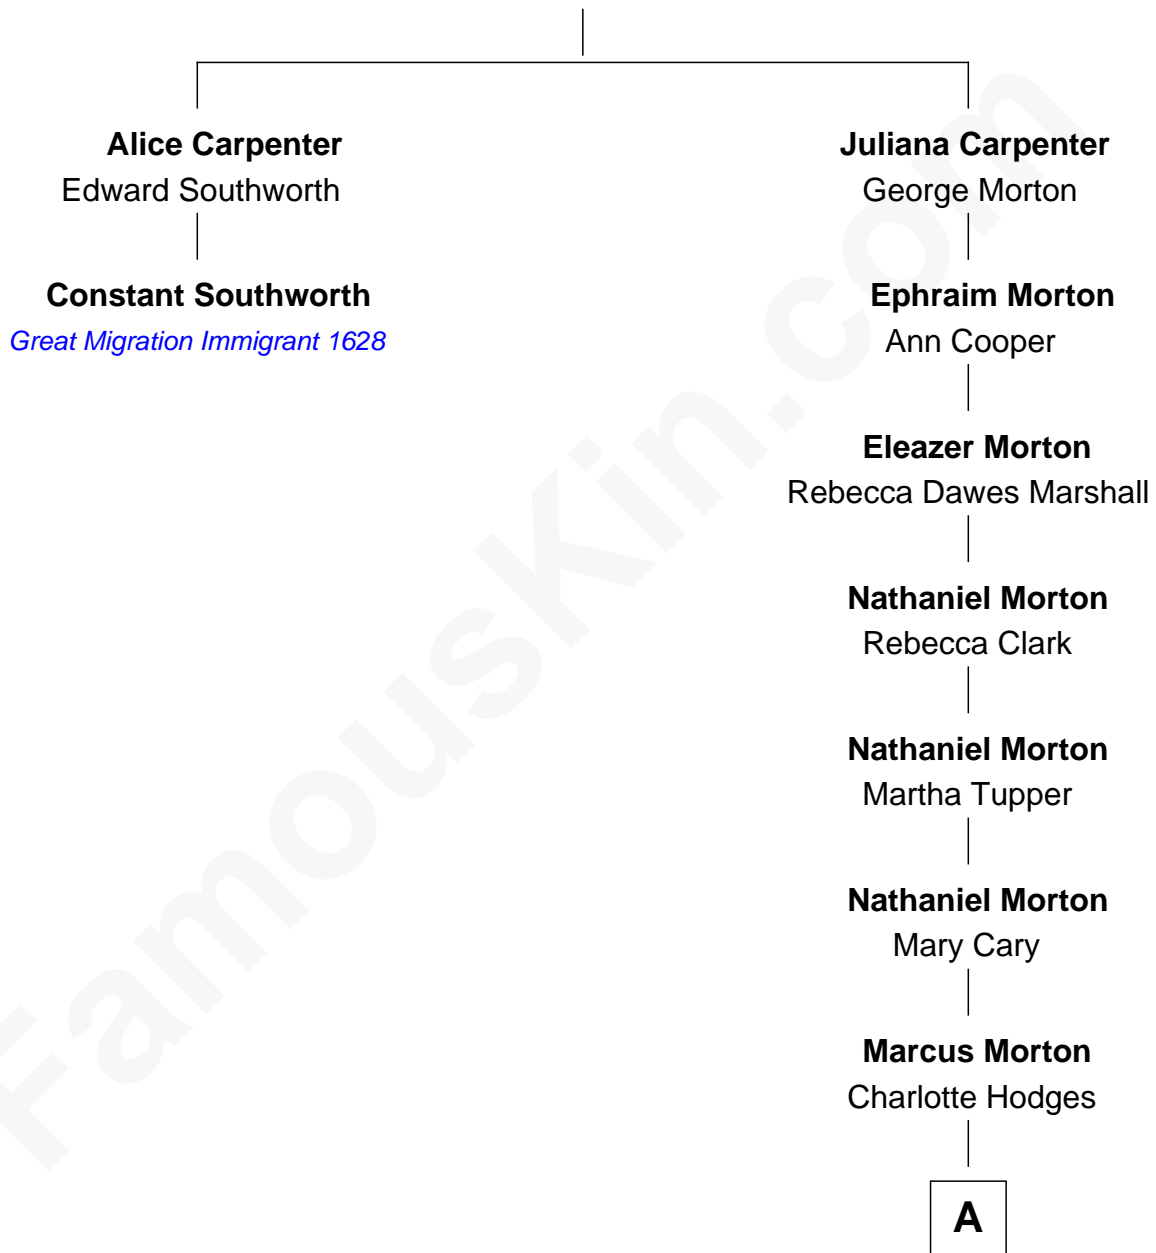

FamousKin.com
Relationship Chart of
Constant Southworth

(c1612 - 1678/9) Great Migration Immigrant 1628

1st cousin 7 times removed of

Alice French

(aka Octave Thanet) Novelist and Short Story Writer

Alexander Carpenter

A

—
Frances Wood Morton

George Henry French

—
Alice French

aka Octave Thanet

FamousKin.com