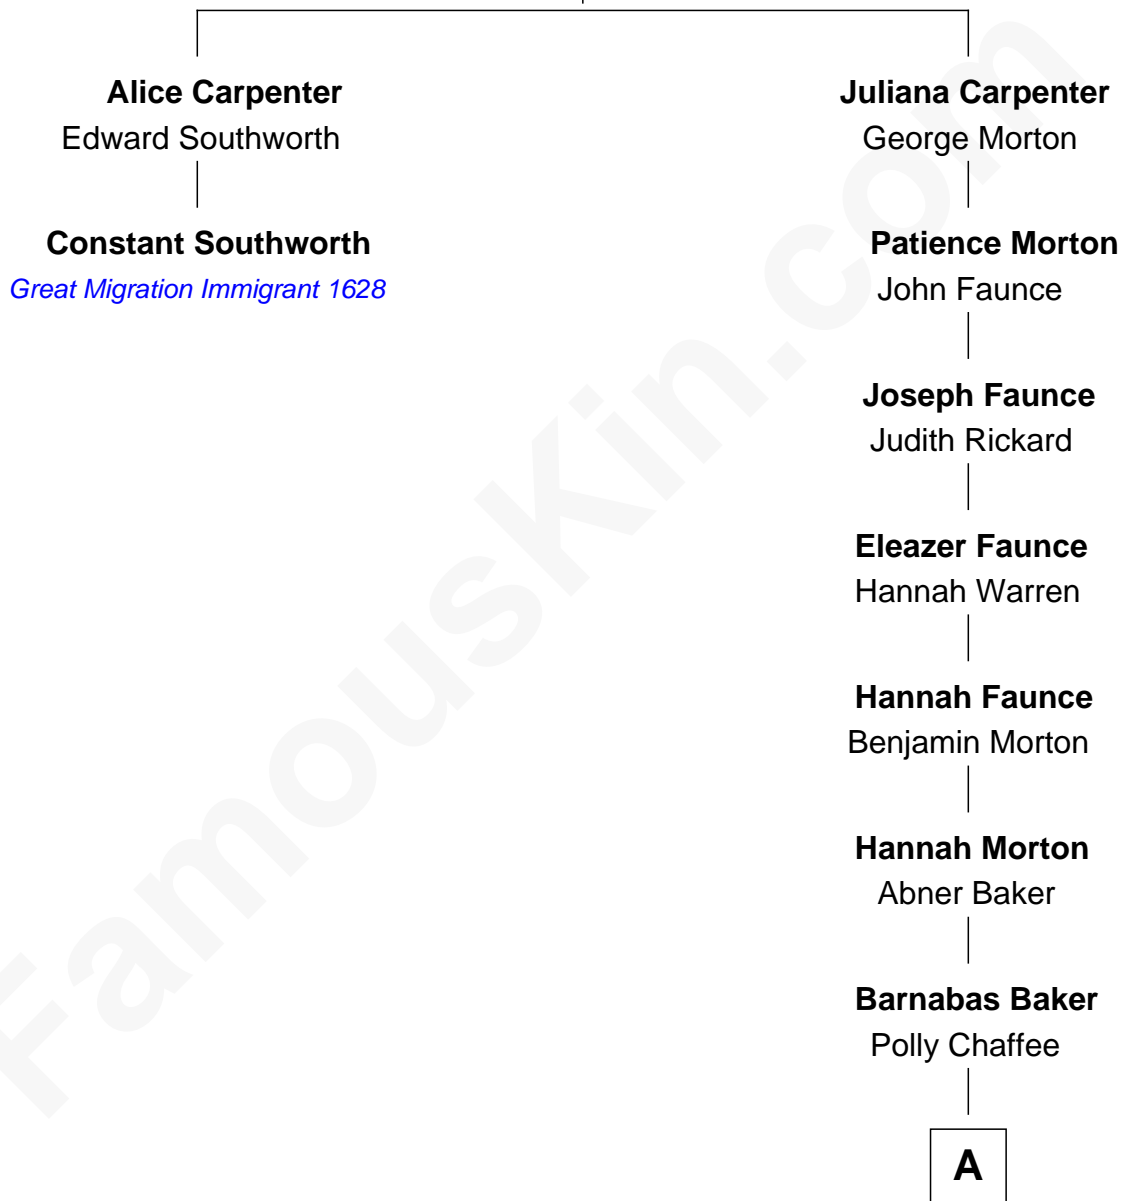

FamousKin.com

Relationship Chart of

Constant Southworth

(c1612 - 1678/9) Great Migration Immigrant 1628

1st cousin 10 times removed of

Tom Brokaw

TV Journalist and Author

Alexander Carpenter

A

—
Nathan Morton Baker

Elmina Perry

—
Eugene Baker

Addie Bradford Sperry

—
Lalla Ethel Baker

James Henry Conley

—
Eugenia Baker Conley