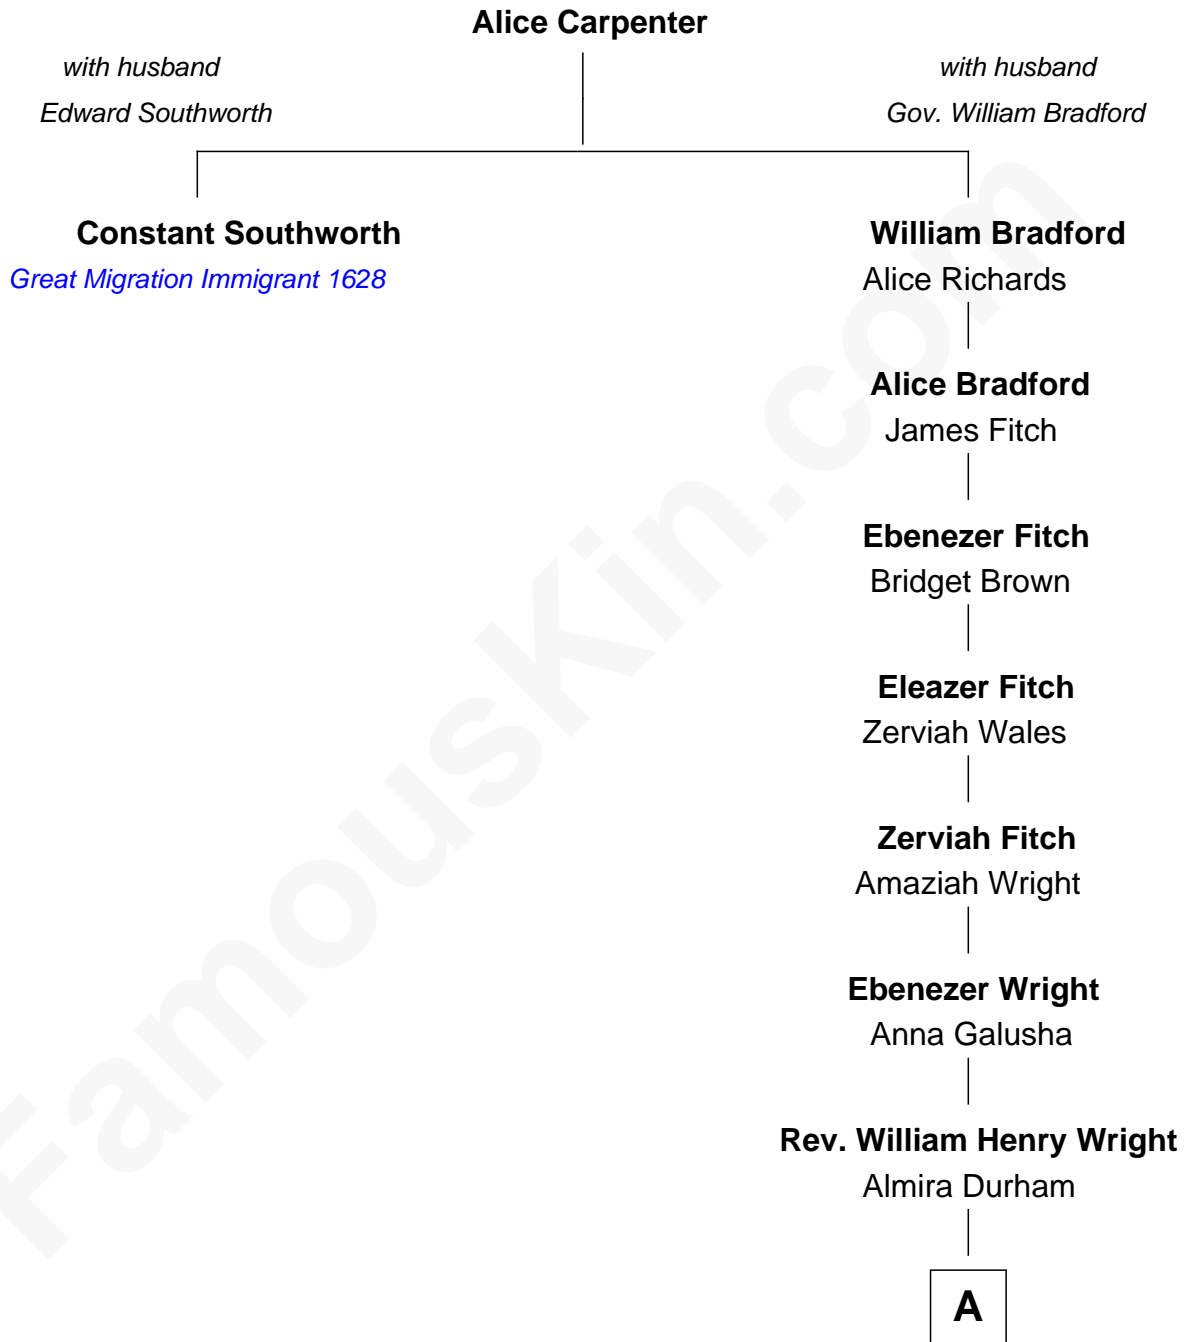

FamousKin.com

Relationship Chart of

Constant Southworth

(c1612 - 1678/9) Great Migration Immigrant 1628

7th great-granduncle of

James B. A. Robertson

4th Governor of Oklahoma

A

Horace Wright

Maria Elizabeth Williams

Clarissa Martha Wright

James Brooks Ayers Robertson

James B. A. Robertson

4th Governor of Oklahoma

FamousKin.com