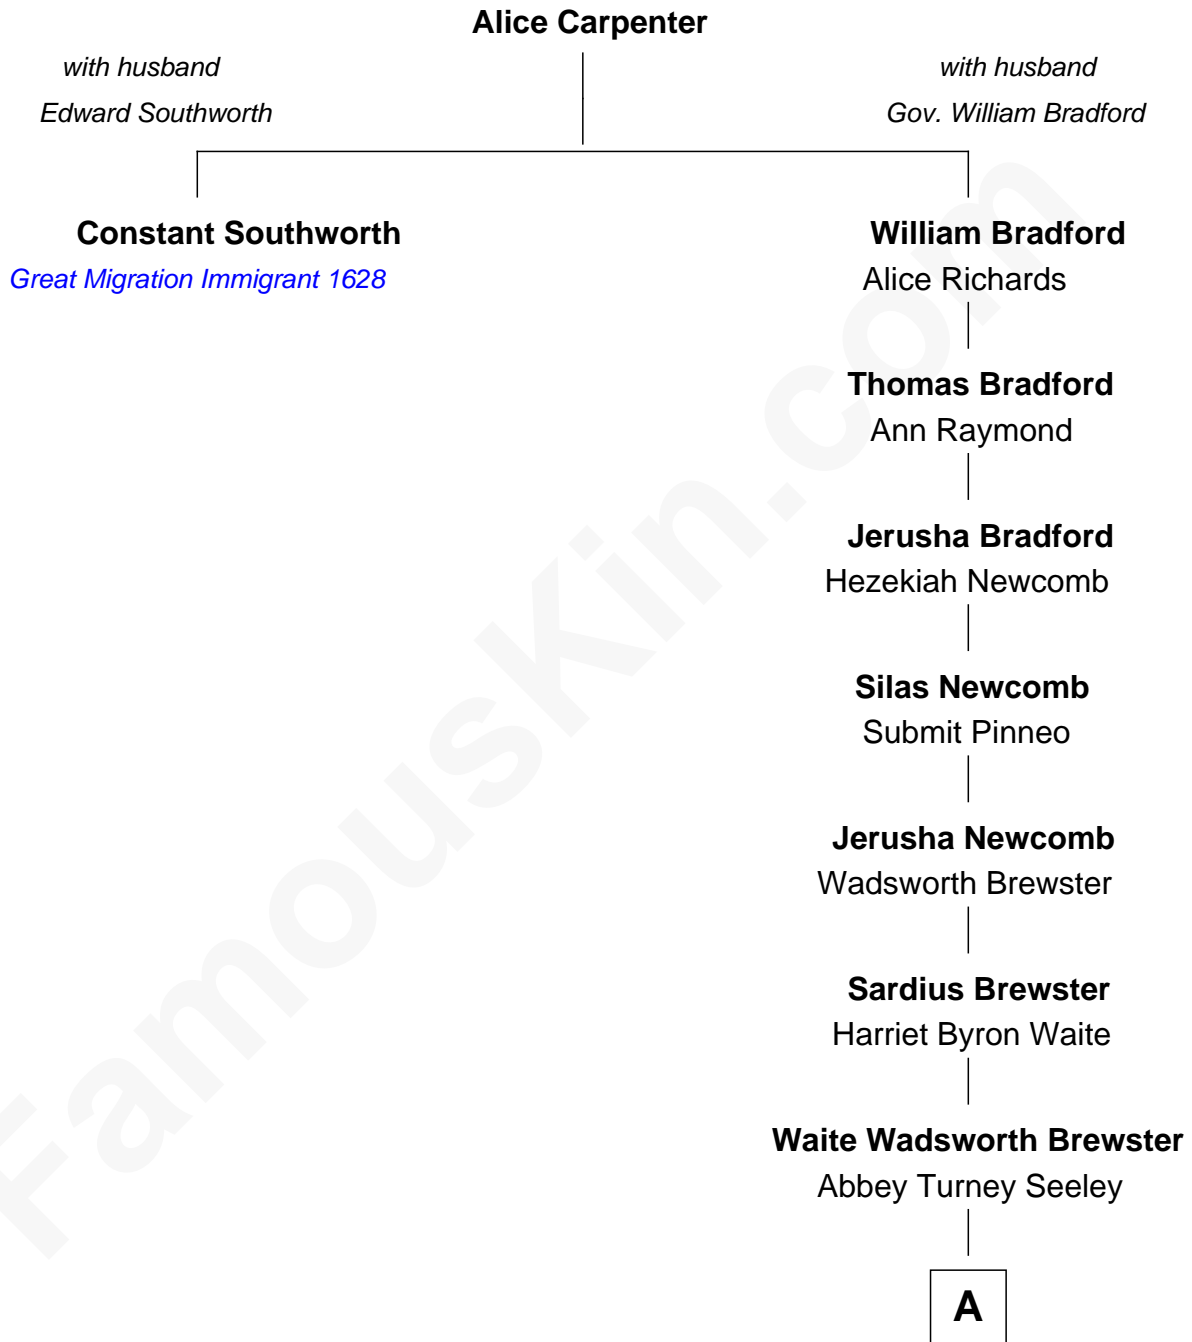

FamousKin.com

Relationship Chart of

Constant Southworth

(c1612 - 1678/9) Great Migration Immigrant 1628

8th great-granduncle of

Diane Brewster

TV and Movie Actress

A

—
Arthur Seeley Brewster

Annie Harriet Byard

—
Reginald Raymond Brewster

Grace Anna Sloane

—
Phillip Sloane Brewster

Geraldine Craddock

—
Diane Brewster

TV and Movie Actress