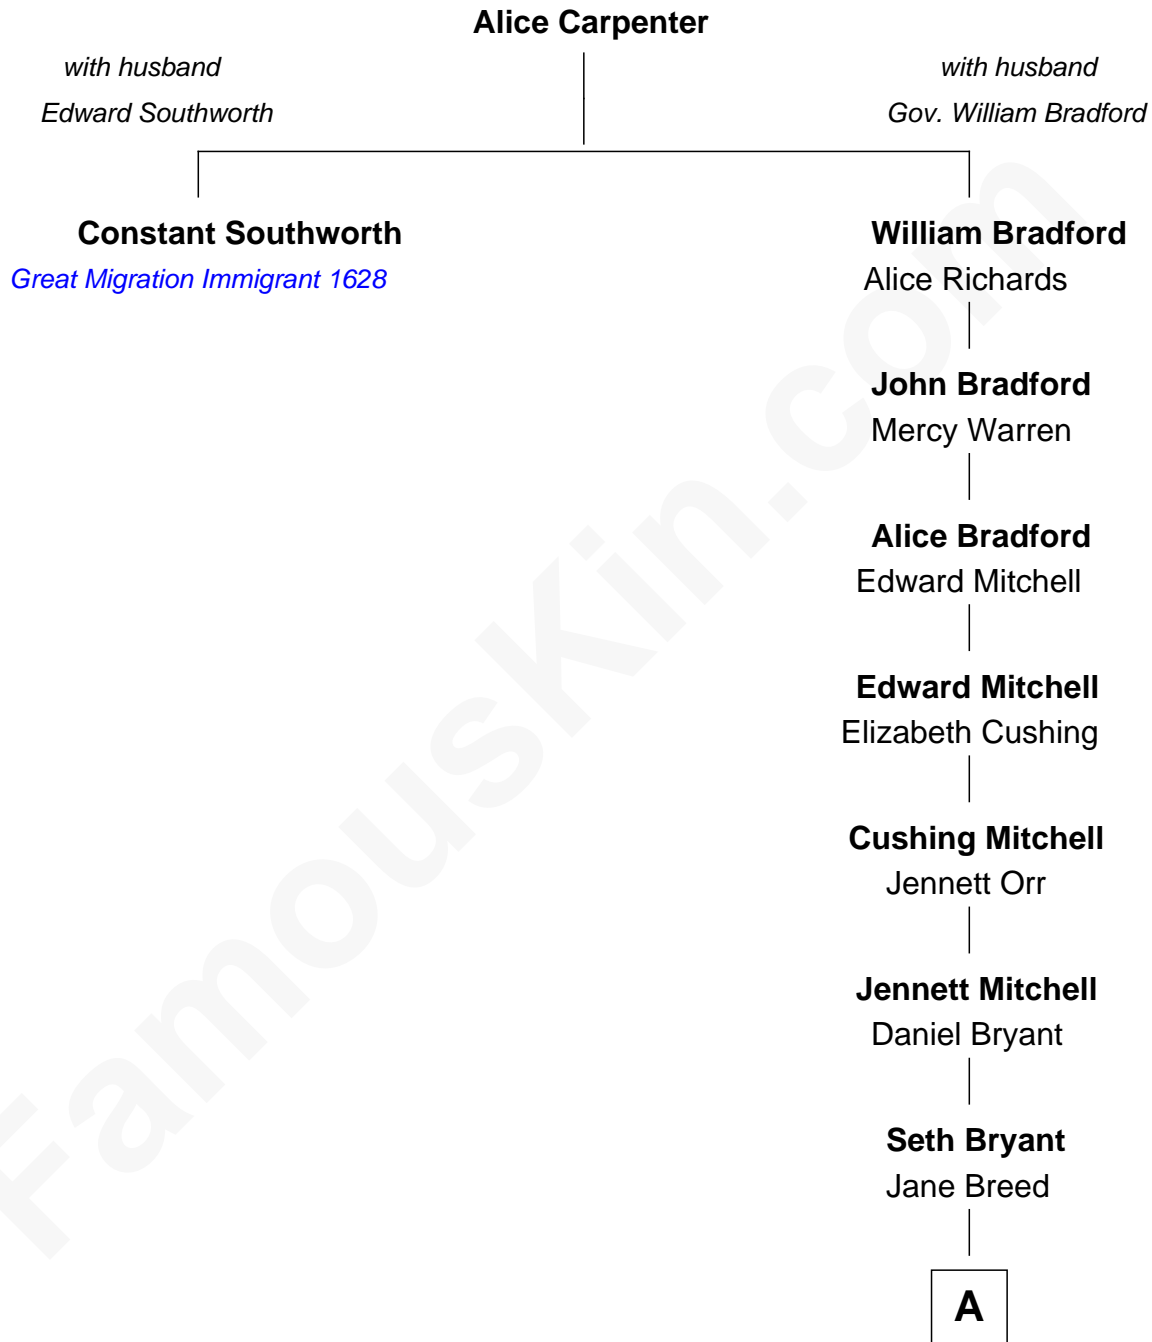

FamousKin.com
Relationship Chart of
Constant Southworth

(c1612 - 1678/9) Great Migration Immigrant 1628

6th great-granduncle of

James B. Conant

President of Harvard University

A

Jennett Orr Bryant
James Scott Conant