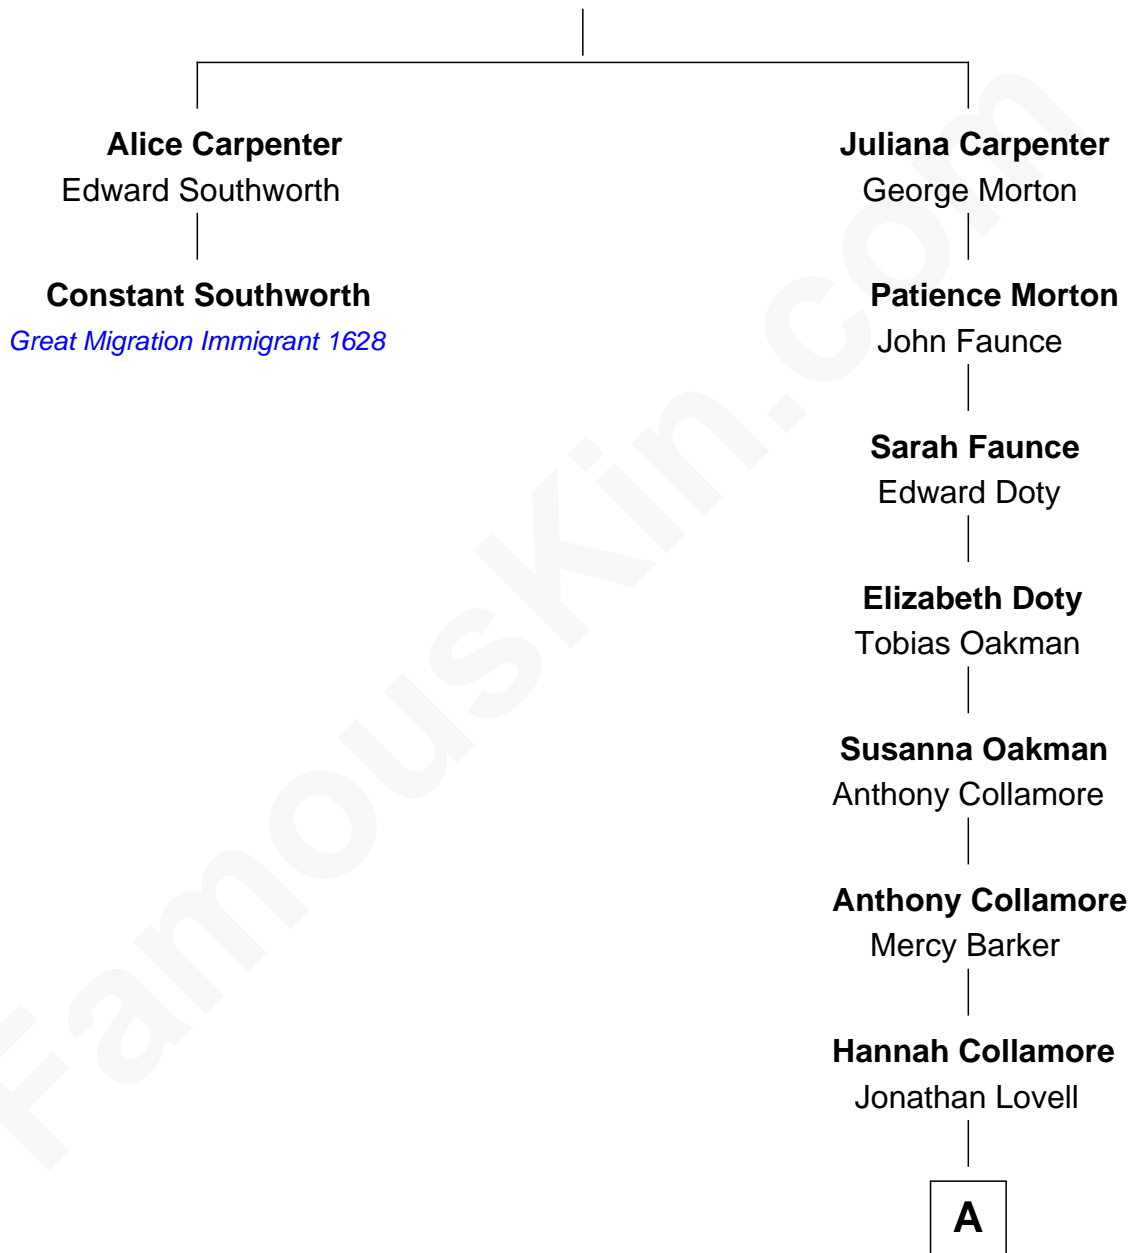

# FamousKin.com Relationship Chart of Constant Southworth

(c1612 - 1678/9) Great Migration Immigrant 1628

1st cousin 12 times removed of

**Bill Gates**

Founder of Microsoft

**Alexander Carpenter**

**A**

**Abigail Lovell**  
James Thompson

**Barker Lovell Thompson**  
Caroline M. - - - - -

**Isabella A. Thompson**  
Oscar Rodman Oakley

**Belle Oakley**  
James W. Maxwell

**James Willard Maxwell**  
Adelle Thompson

**Mary A. Maxwell**  
William Henry Gates